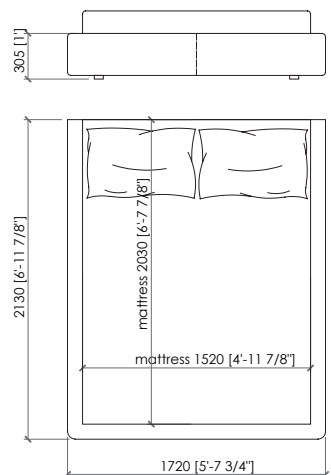

sommier
materasso queen size

sommier
mattress queen size