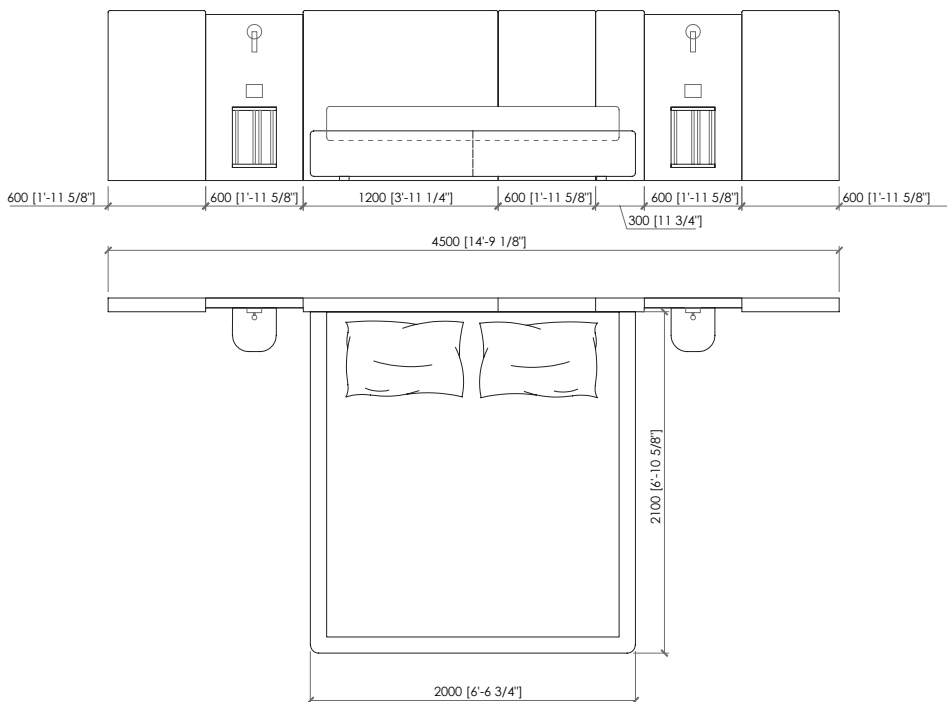

pannello legno

wooden panel

esempio / example