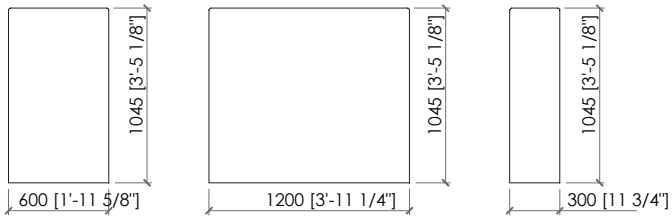

TRICOLORE

Arch. Marco Piva - 2024

pannelli imbottiti

upholstered panels