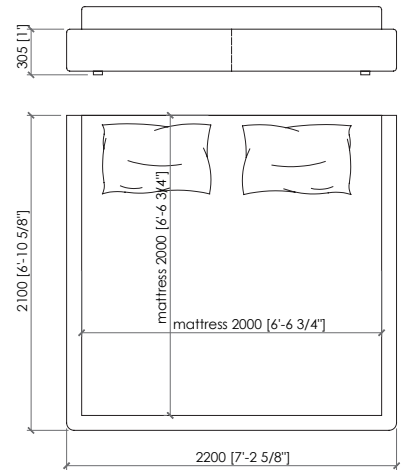

sommier
materasso 200

sommier
mattress 200