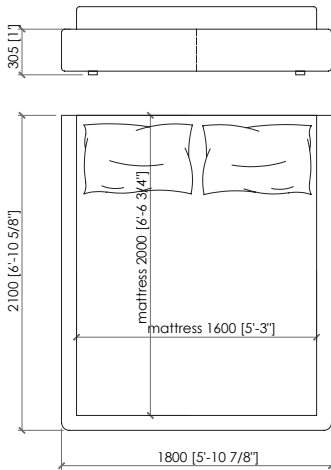

TRICOLORE

Arch. Marco Piva - 2024

sommier
materasso 160

sommier
mattress 160