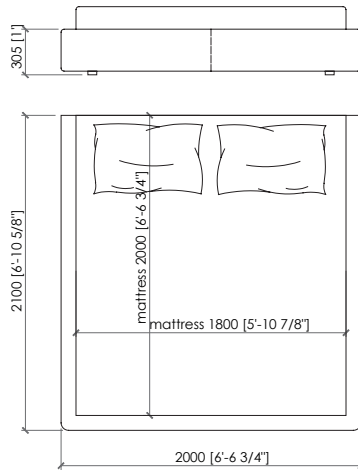

sommier
materasso 180

sommier
mattress 180