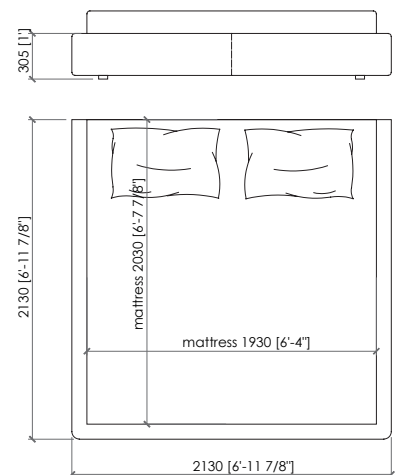

sommier
materasso king size

sommier
mattress king size