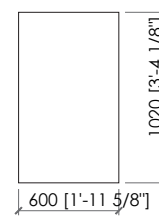

pannello legno

wooden panel