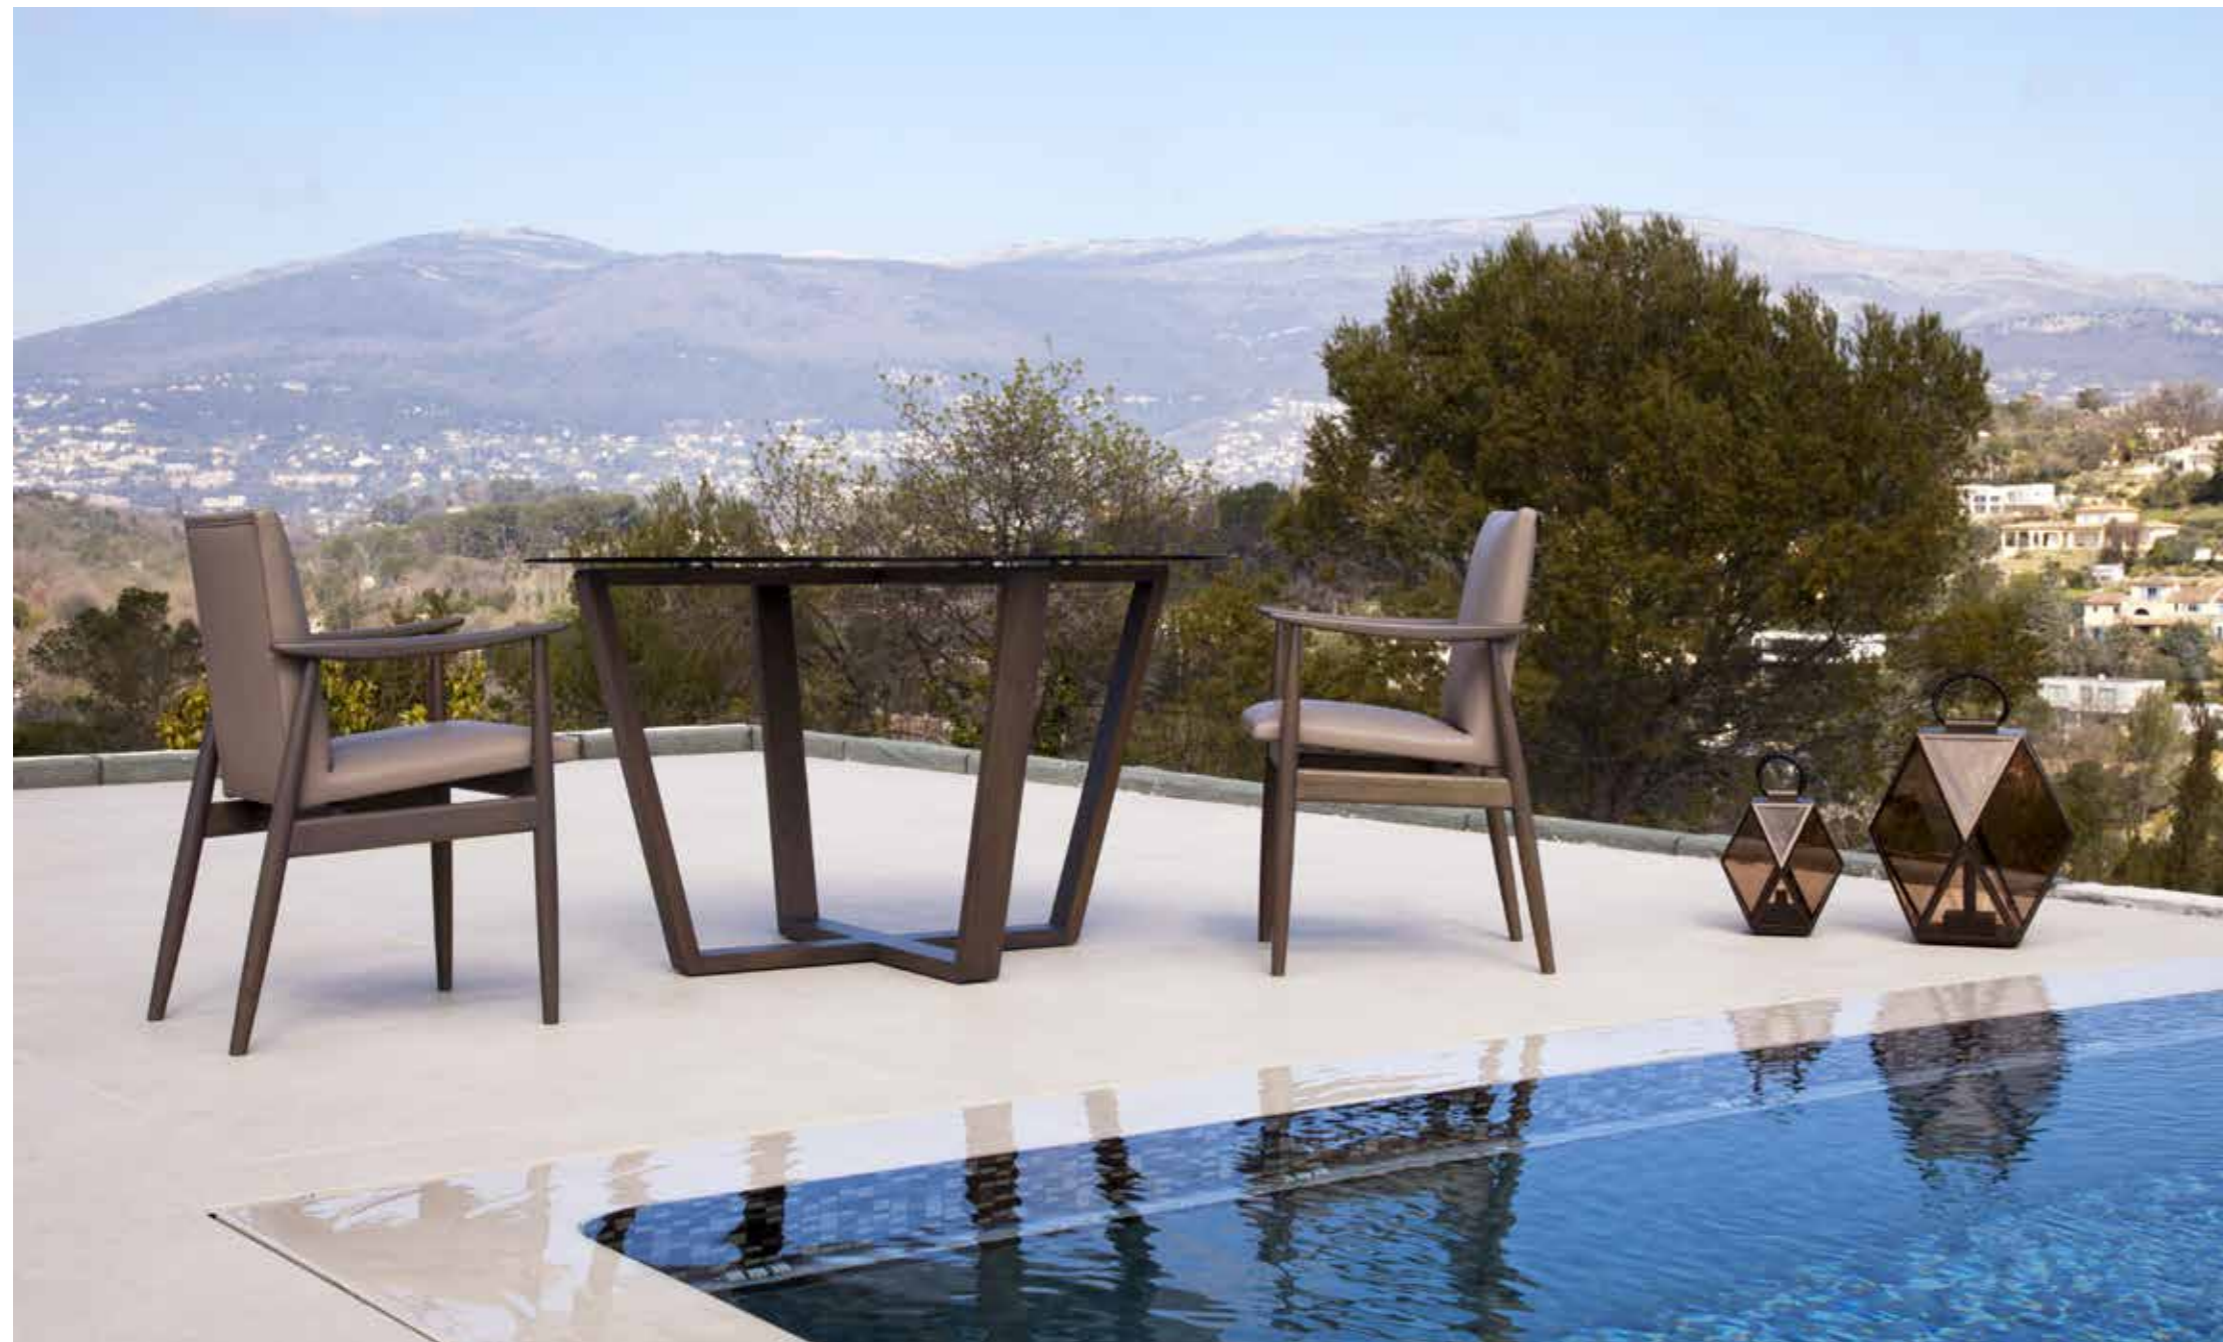

Top: Lavica stone

Versilia Chair —

Design: MC Lab

Structure: white with sand interlacings

Seat and back cover: fabric cat. Fashion art. GL Itaca col. 31

Trastevere Lounge Table —

Design: MC Lab

Legs: Iroko col. natural