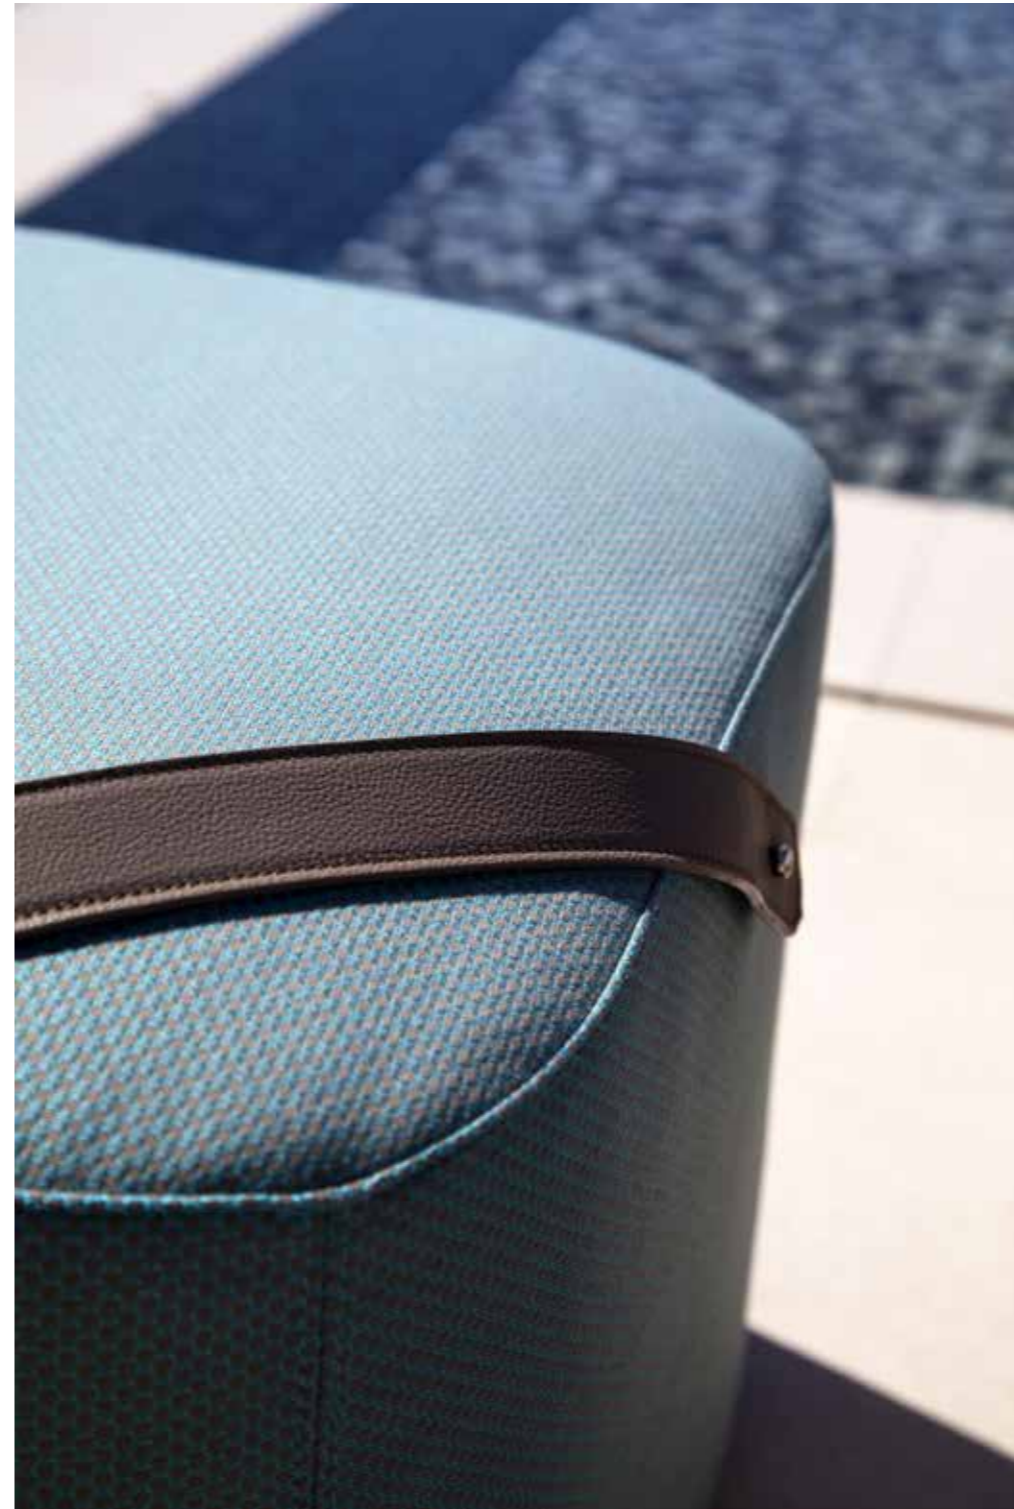

— **Grantorino Pouf**

Design: MC Lab

Cover: fabric cat. Fashion art. GL Lampedusa col. 31

Belt: eco leather cat. Life art. FL Platinum FR col. 14