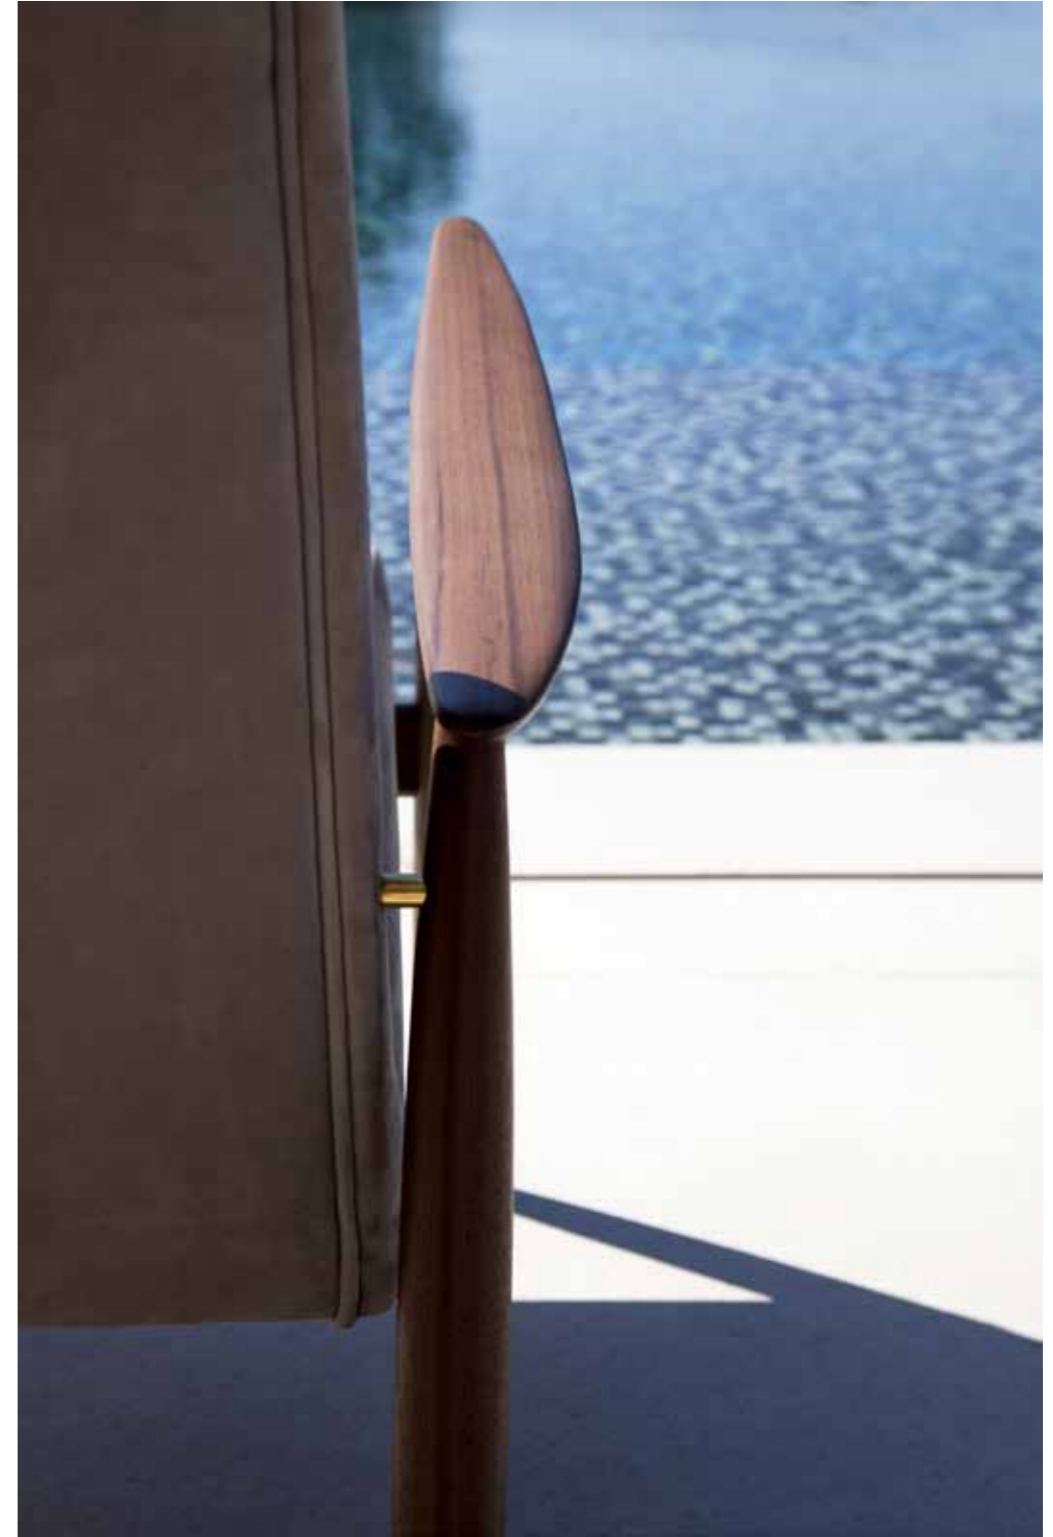

Top: smoked glass

Biancamano Chair —

Design: MC Lab

Cover: eco leather cat. Life art. FL Platinum FR col. 12

Legs: Iroko col. natural

— **Axum Side Table**
Design: MC Lab
Structure: metal col. Riviera sand
Top: Cardoso stone