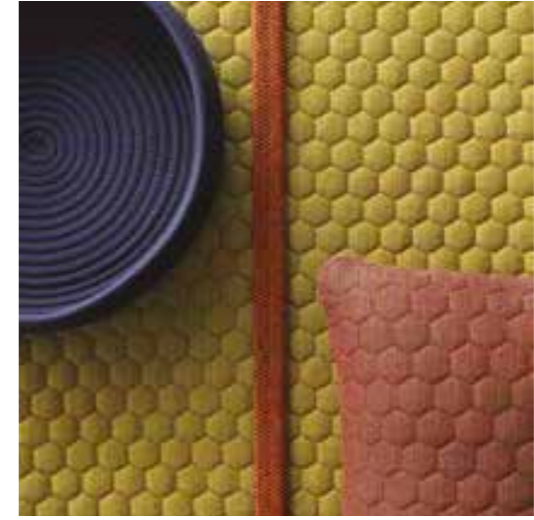

Design: MC Lab

Structure and tray: metal white

— **Argentario Table**

Design: MC Lab

Structure and top: metal dark brown

— **Salento Chair and Arm Chair**

Design: MC Lab

Structure and top: metal dark brown
with antracite interlacings

— **Salento Square Side Table**
Design: MC Lab

Structure: metal white with avorio interlacings

— **Salento Sun Sunbed**
Design: MC Lab

Structure: metal white with avorio interlacings

SUMMARY

Tavoli Outdoor | Outdoor Tables