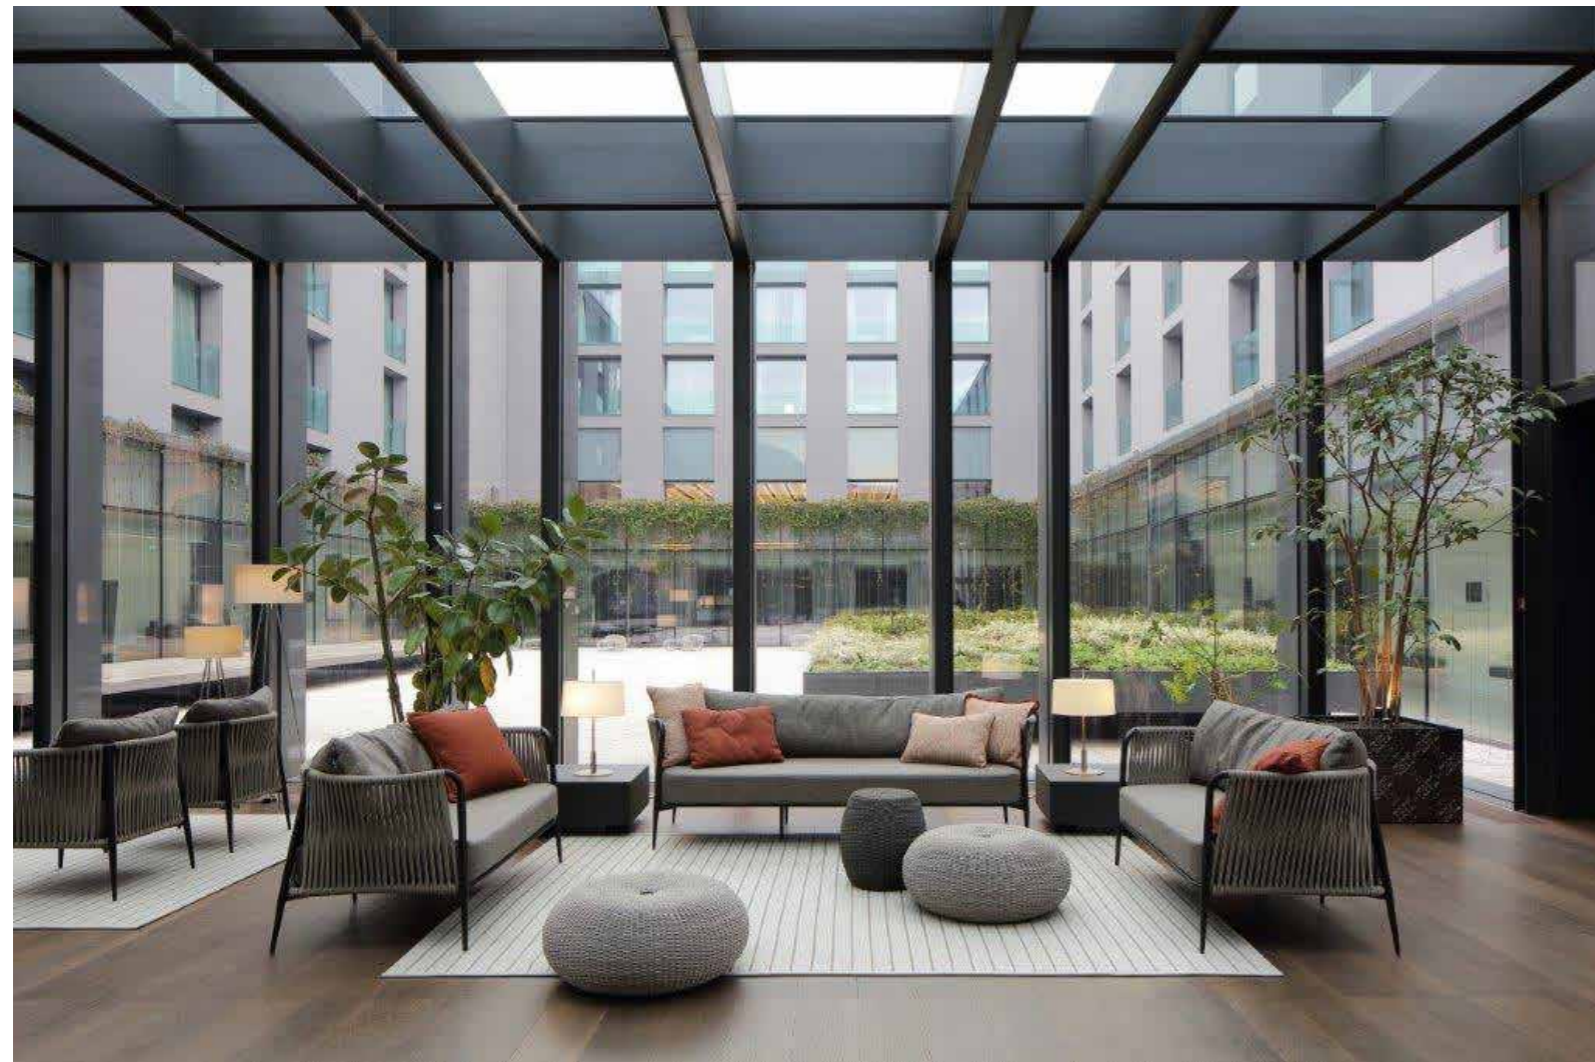

Salina High Side table —
Design: MC Lab
Interlacings: col. chiku beige

Salina Low Side table —
Design: MC Lab
Interlacings: col. ivory

Versilia Sofa and Armchair —

Design: MC Lab

Structure: dark brown with dark grey interlacings
Seat and back cover: fabric cat. Fashion art. GL Ponza col. 2