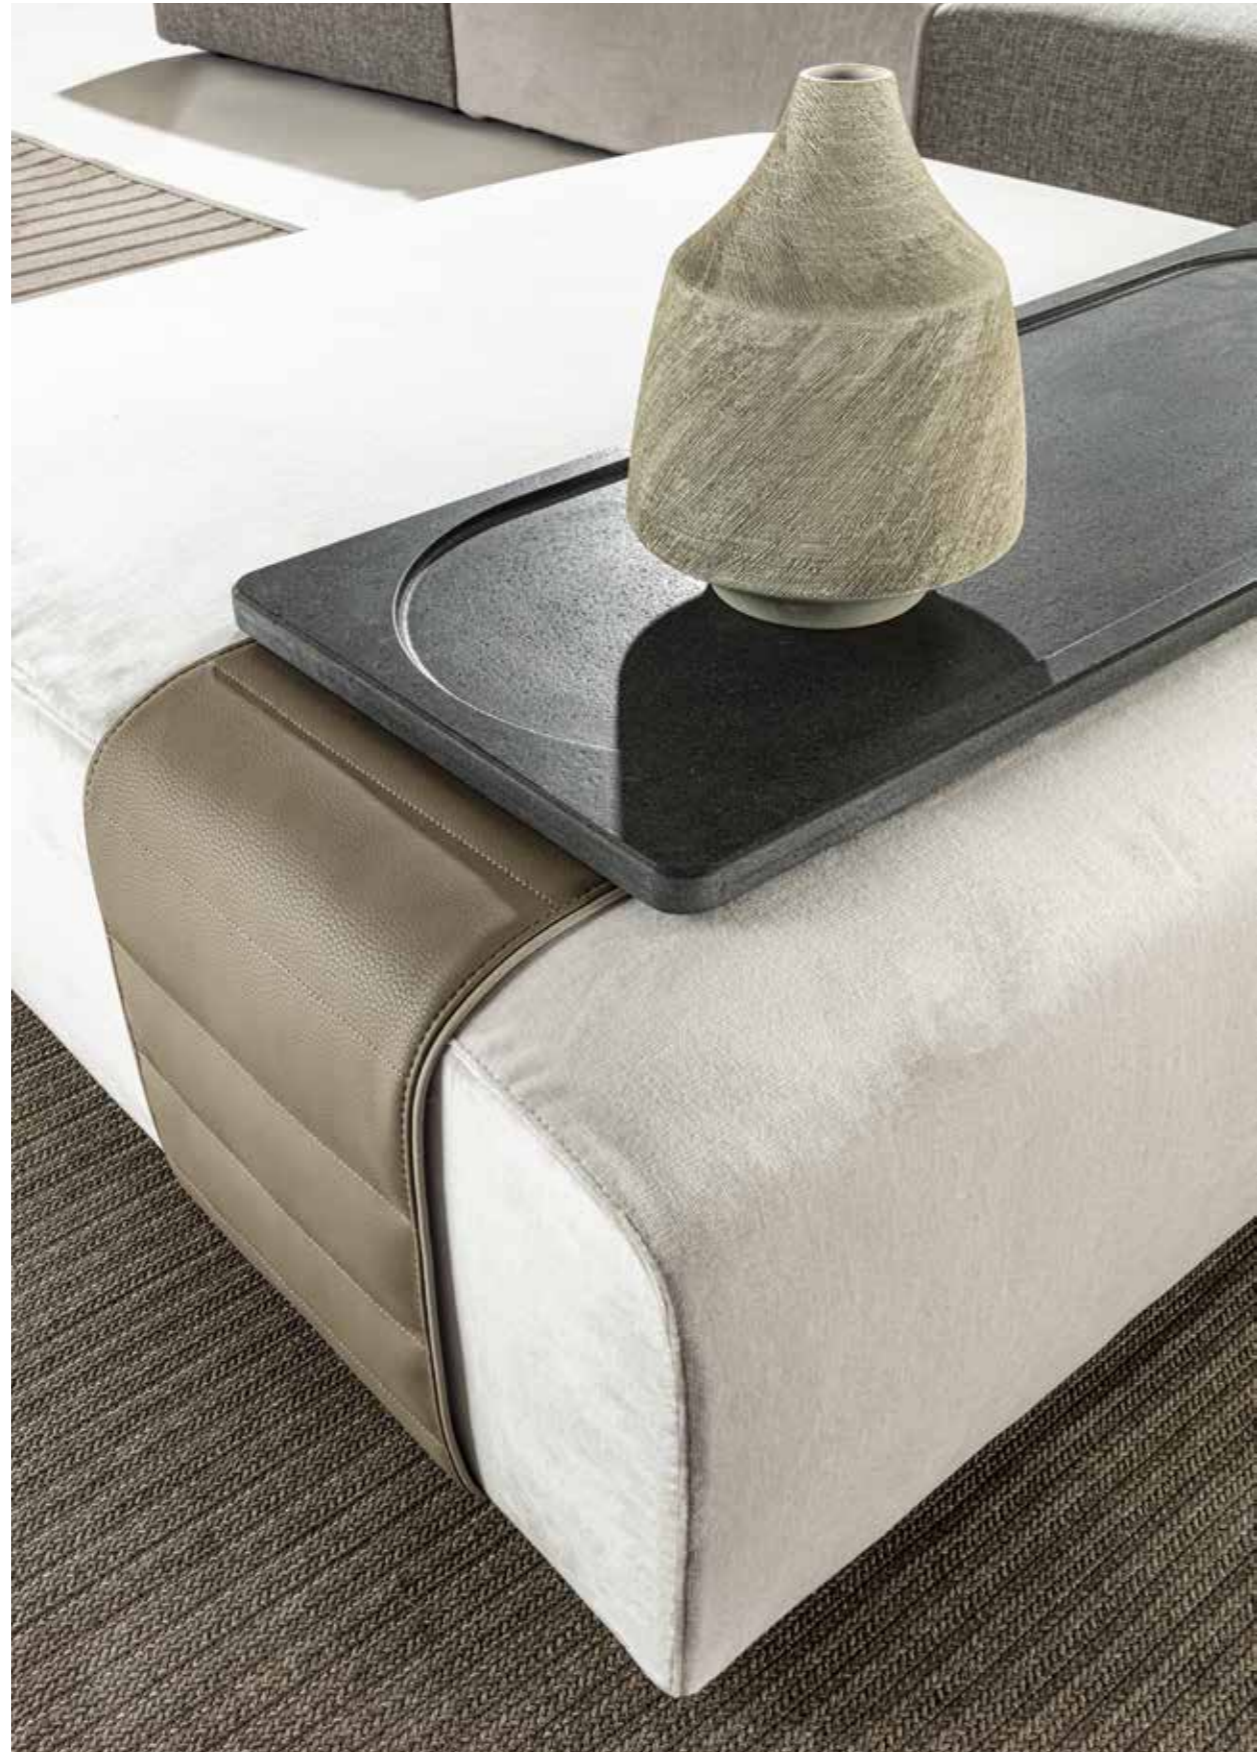

Integrated table: Lavica stone

— **Adriatico Rug**

Design: MC Lab

Colors: avana / ecrù

— **Adriatico Rug**

Design: MC Lab

Color: tortora

Marettimo Sofa and Armchair —