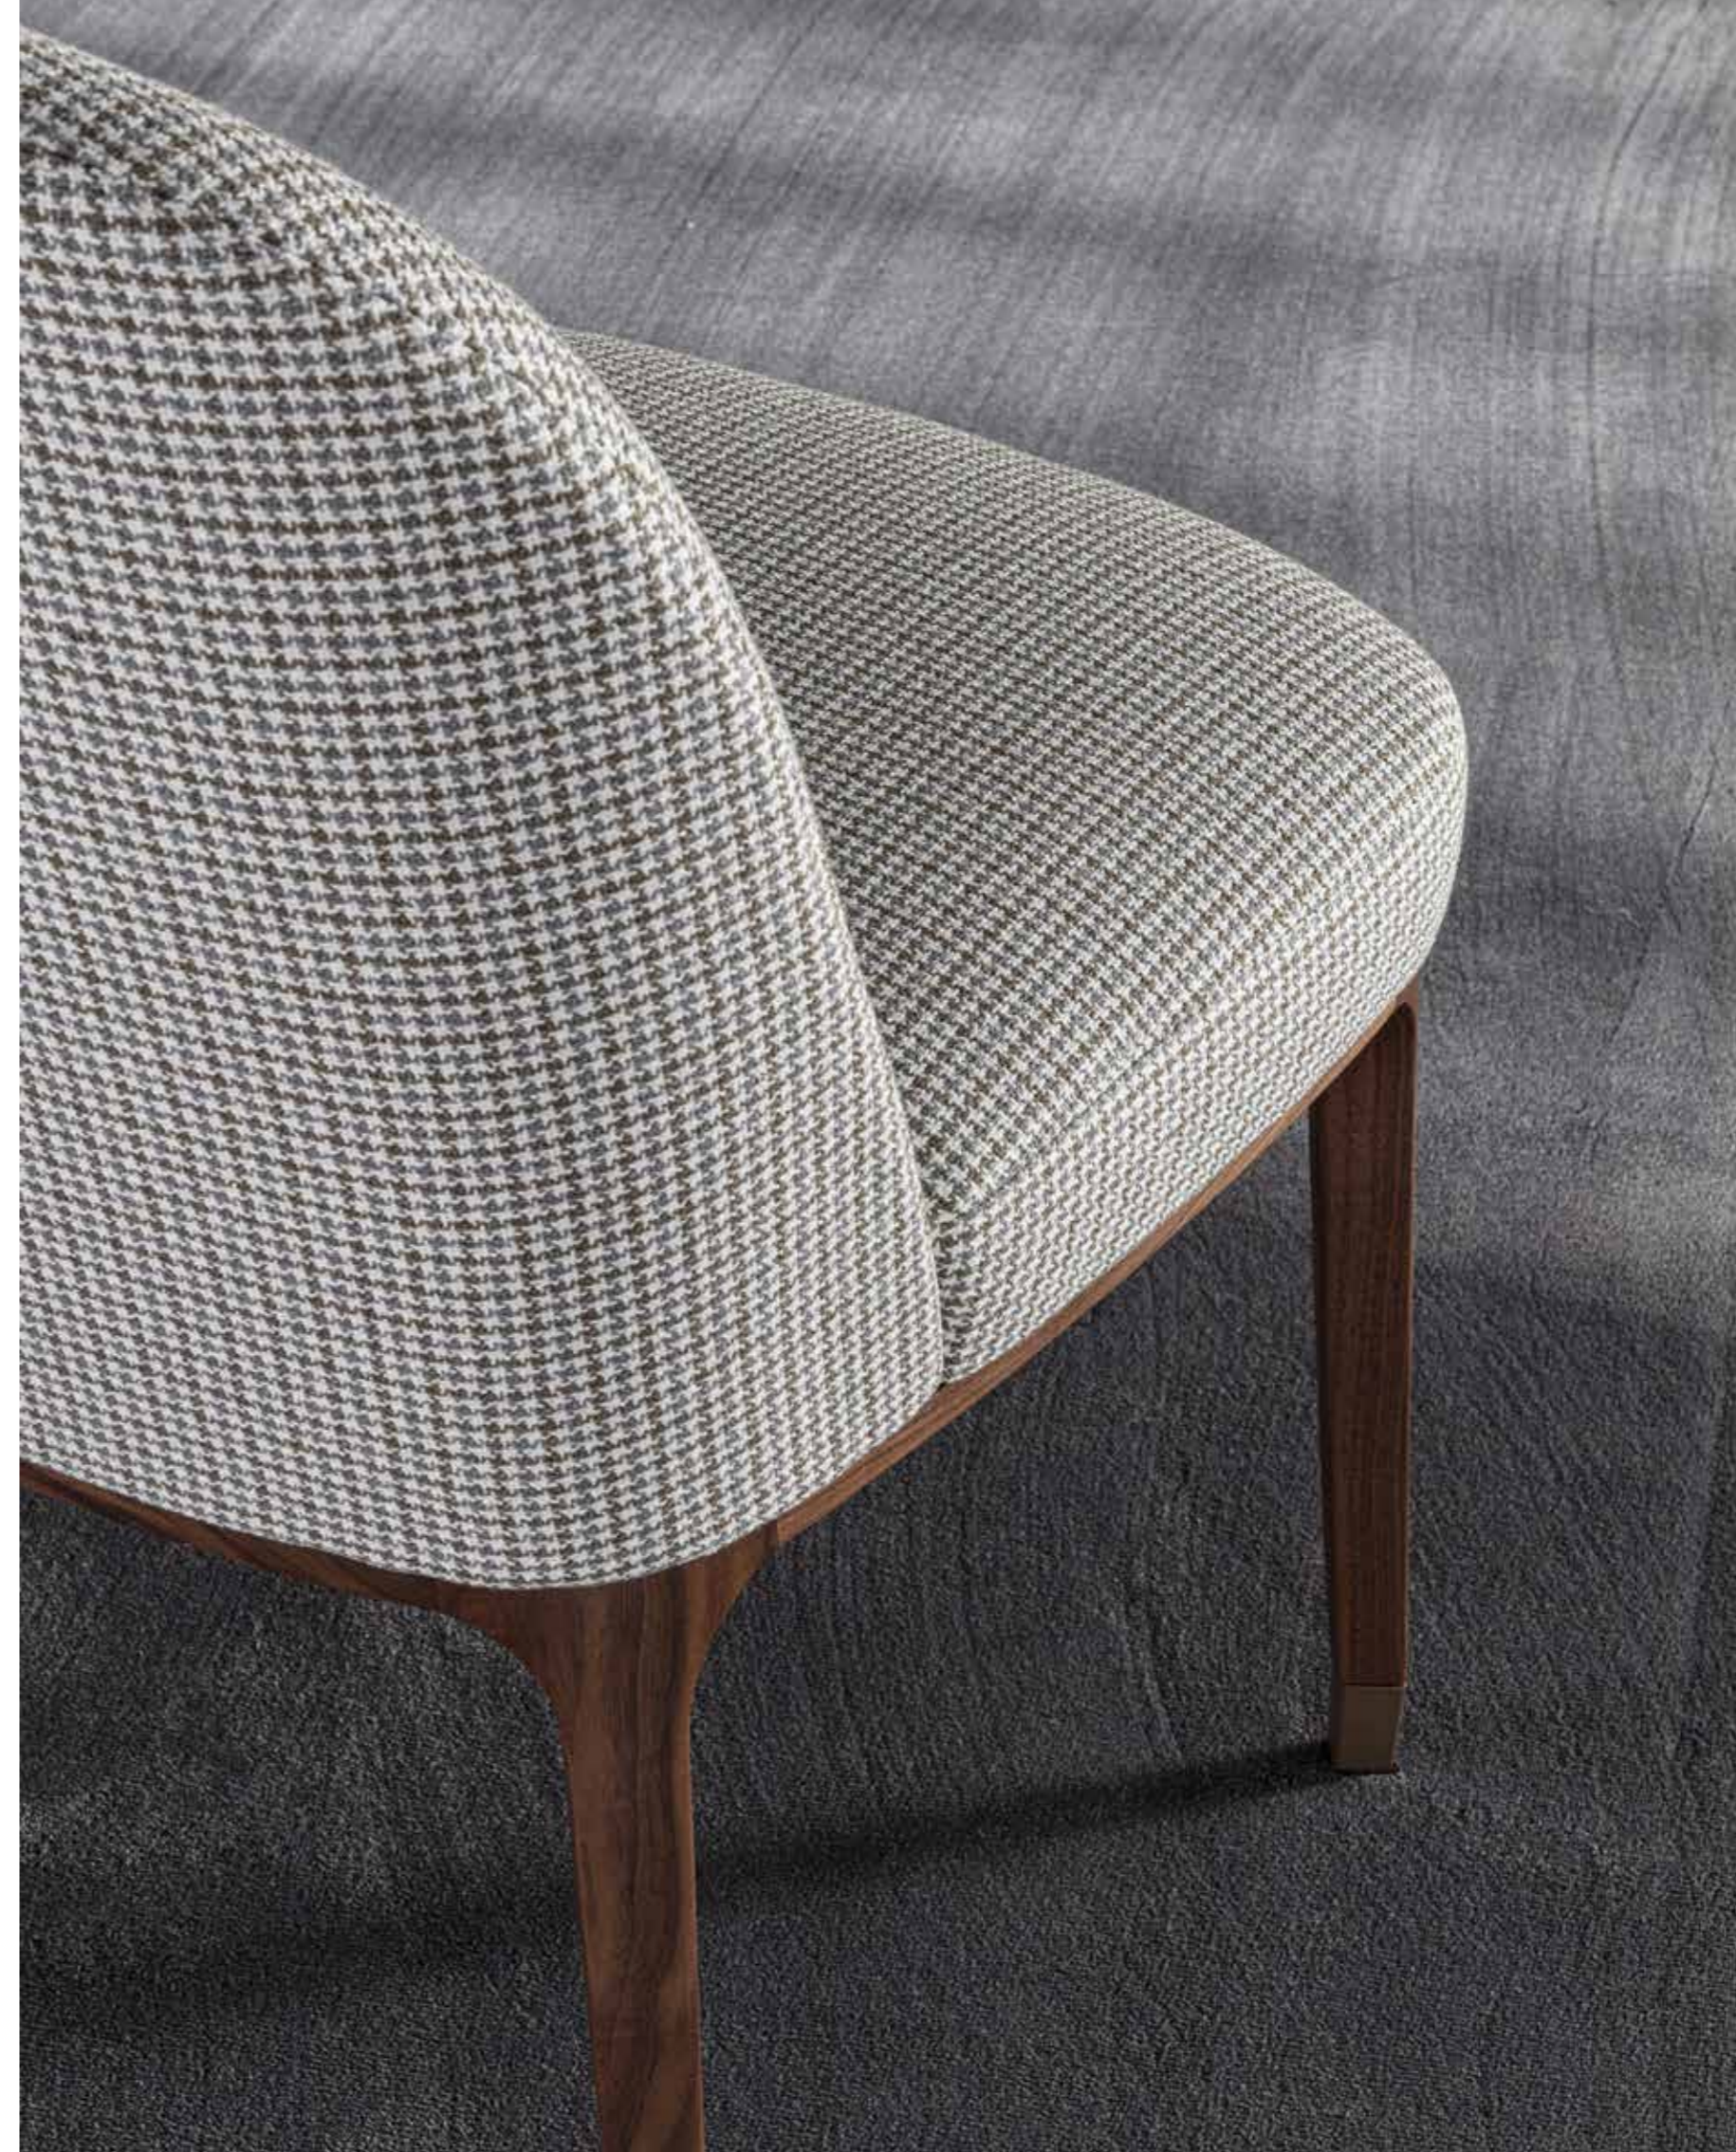

Lungotevere Chair —

Design: MC Lab

Cover: fabric cat. Fashion art. TL Trio 423 col. 080

Legs: matt canaletto walnut

Feet: metal bronze