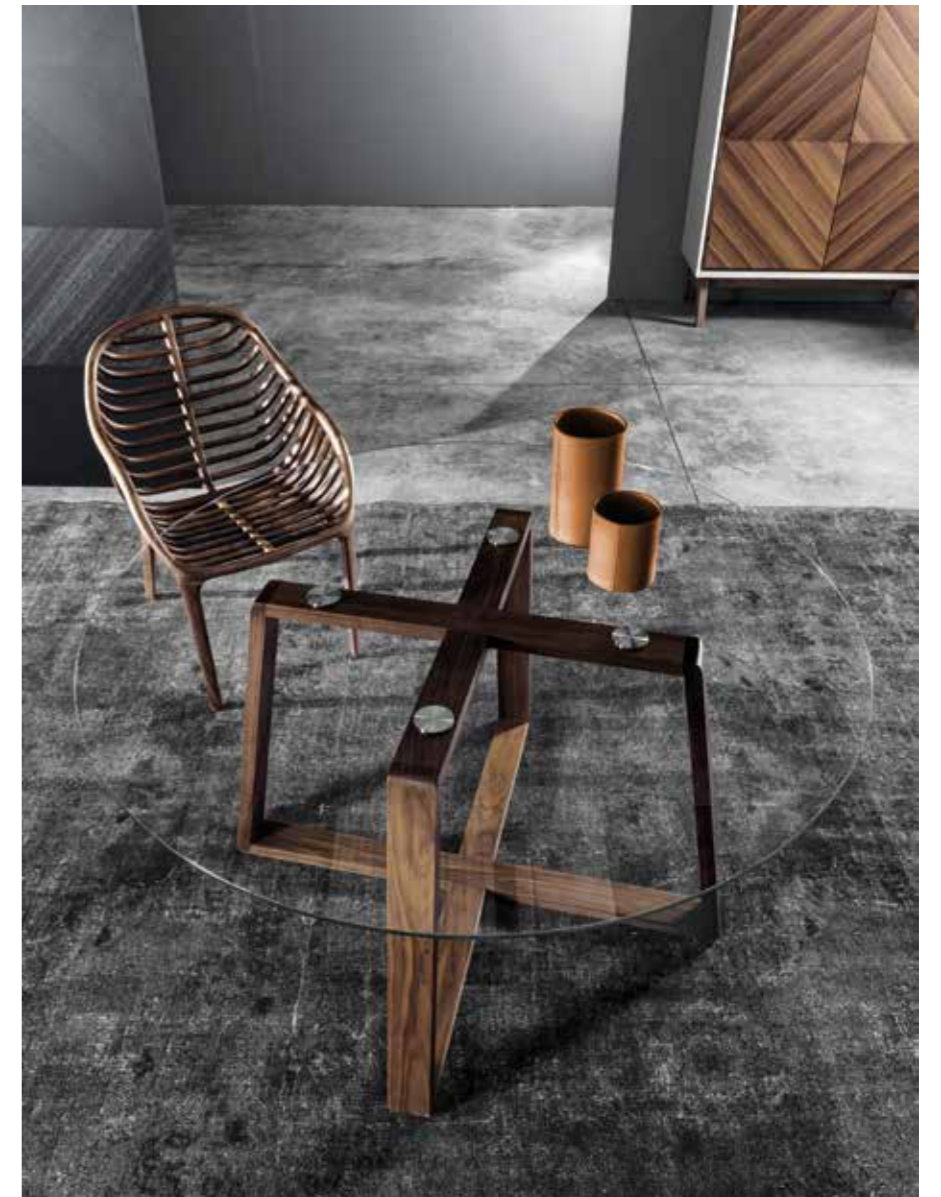

— **Trastevere Round Table**

Design: MC Lab

Legs: matt canaletto walnut

Top: clear glass

— **Bagutta Wood Cupboard**

Design: Maurizio Di Mauro

External structure: matt lacquered col. pearl

Internal structure: ash open pore col. pearl

Doors: matt canaletto walnut

Legs: matt canaletto walnut