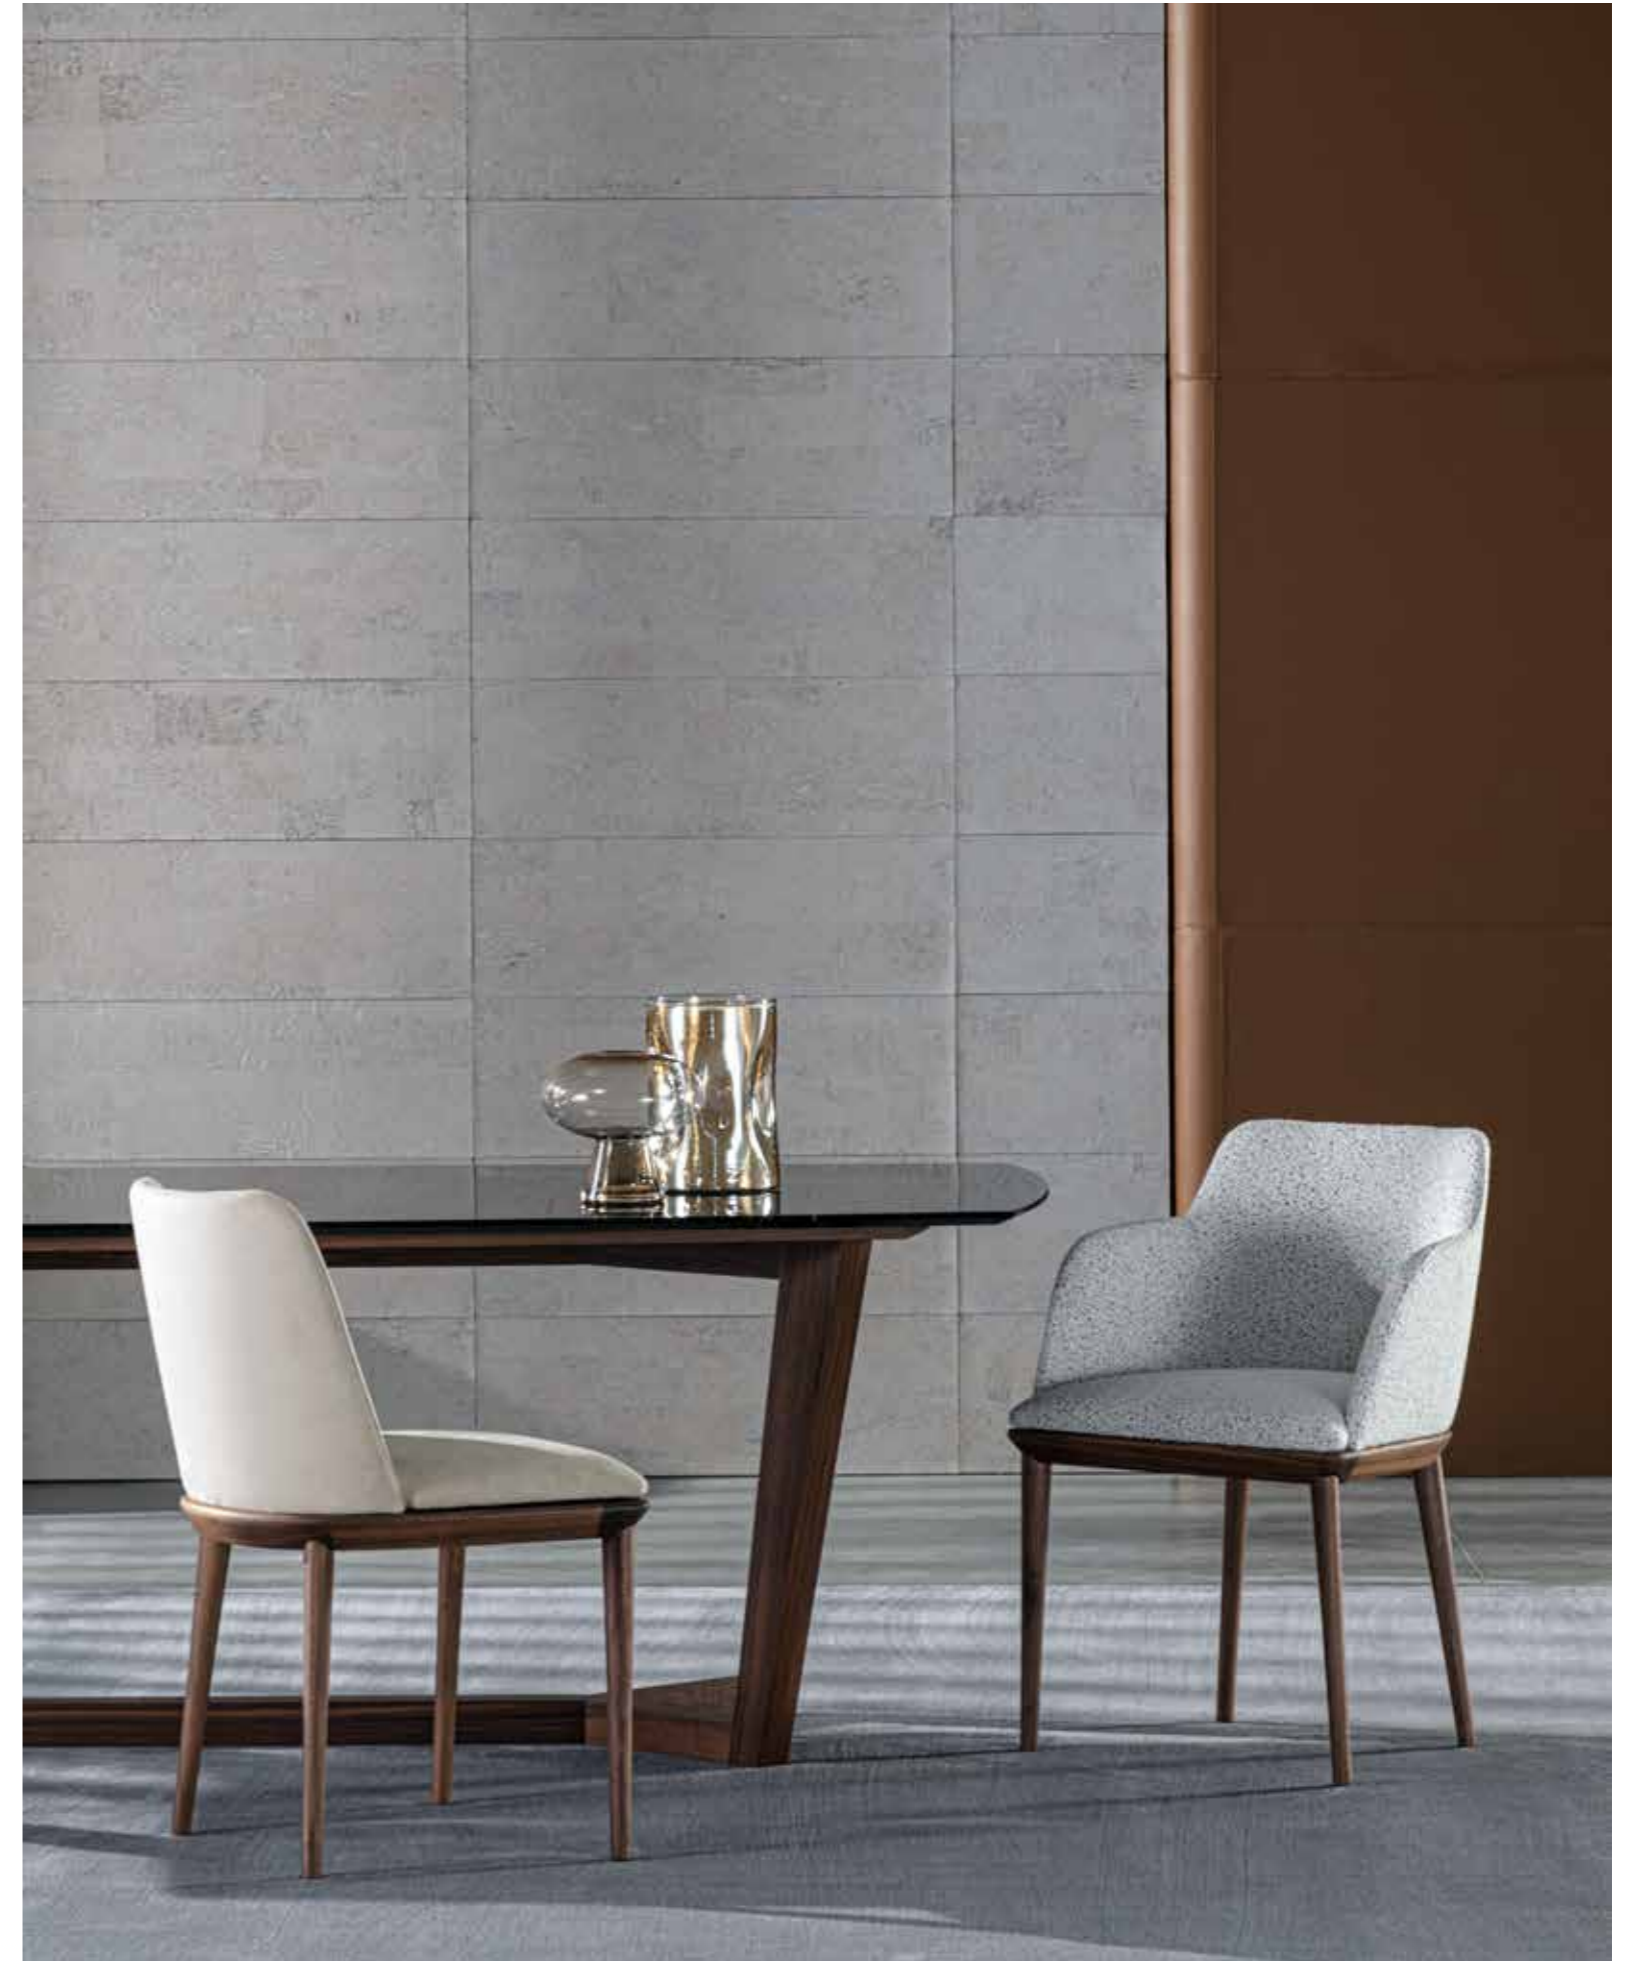

Siracusa Chair —

Design: MC Lab

Cover: leather cat. Comfort art. Tecnonubuk col. 11

Legs: matt canaletto walnut

Siracusa Arm Chair —

Design: MC Lab

Cover: fabric cat. Style art. SI Carnival col. 01/1

Legs: matt canaletto walnut