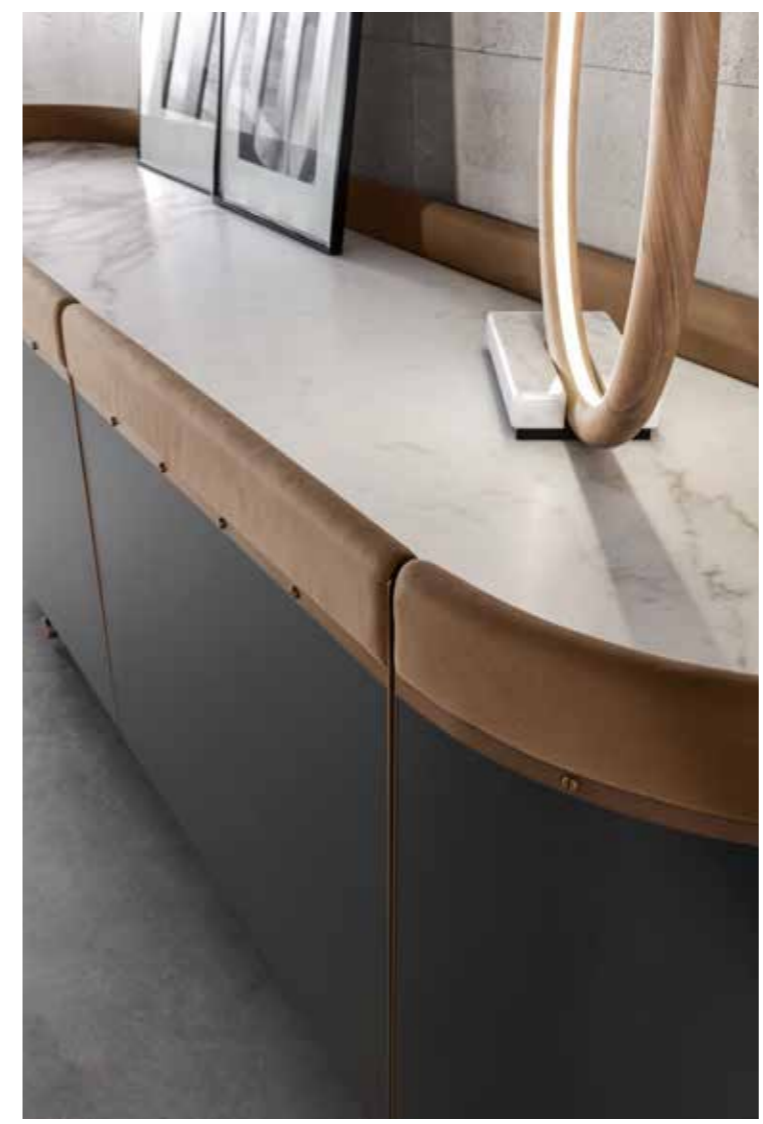

**Nisida Chair —**

Design: Studio Marco Piva

Legs: wild ash

Back and armrest cover: leather cat. Elegance art. FARD col. 2343

Seat cover: fabric cat. Life art. MO ZIP col. 35

Back cushion cover: fabric cat. Life art. MO ZIP col. 35