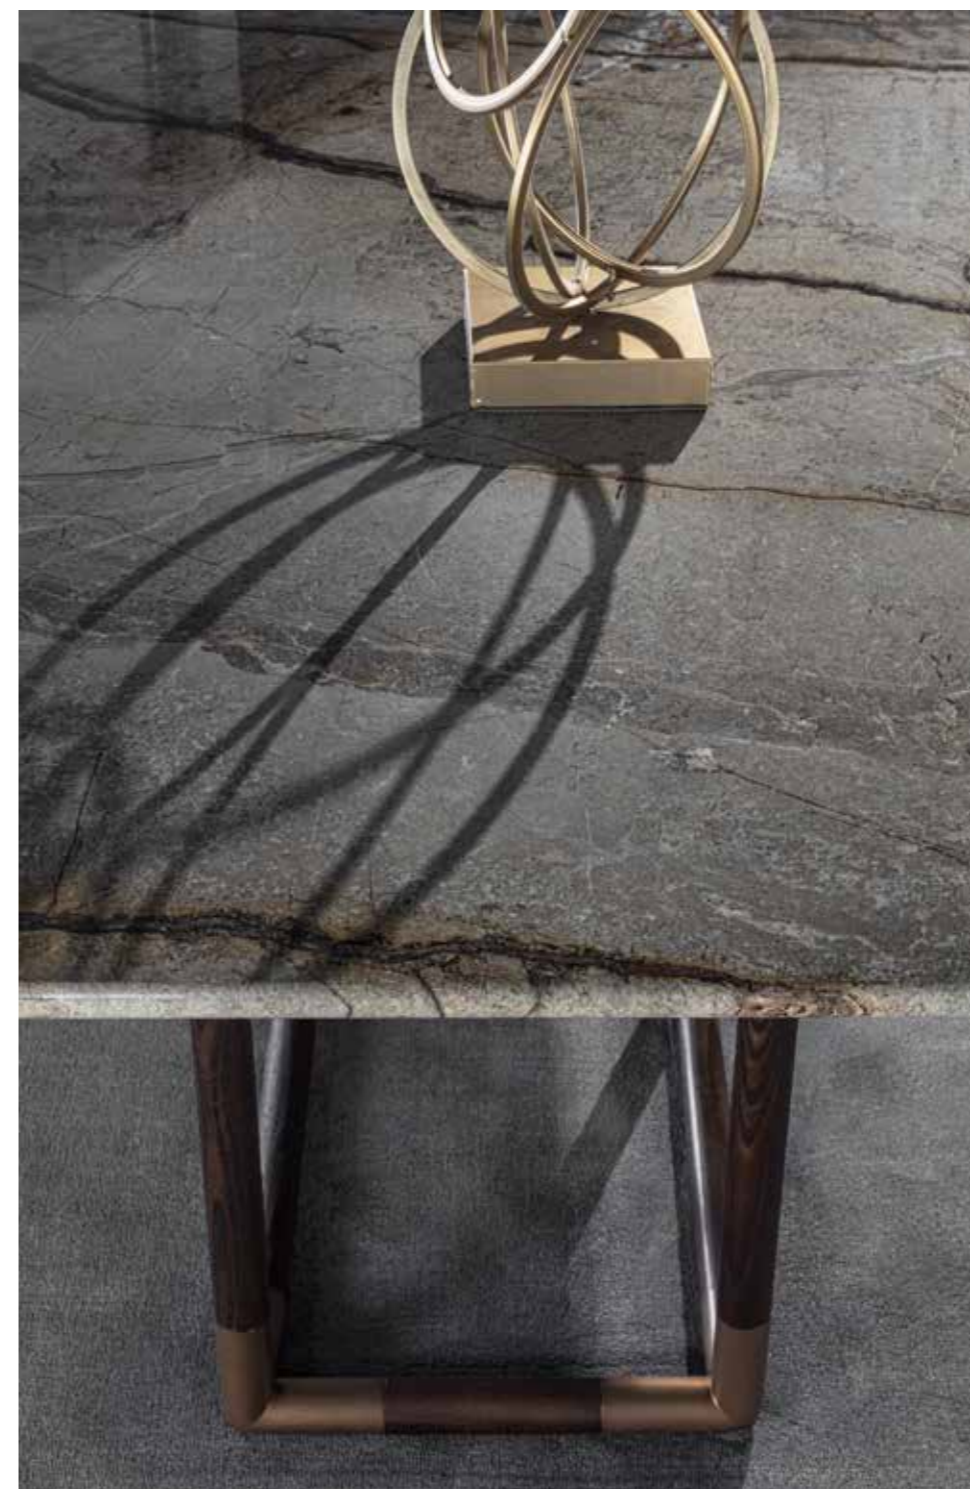

Structure: glossy lacquered col. light grey with bronze details
Base: wild ash with metal bronze connections
Handles: leather cat. Elegance art. Firo col. 1159 and piping col. 56
Internal partitions: wild ash

Cover: leather cat. Luxury art. Nubuk col. 2136
Belt: leather cat. Elite art. Dilu col. 95421
Piping: col. 94