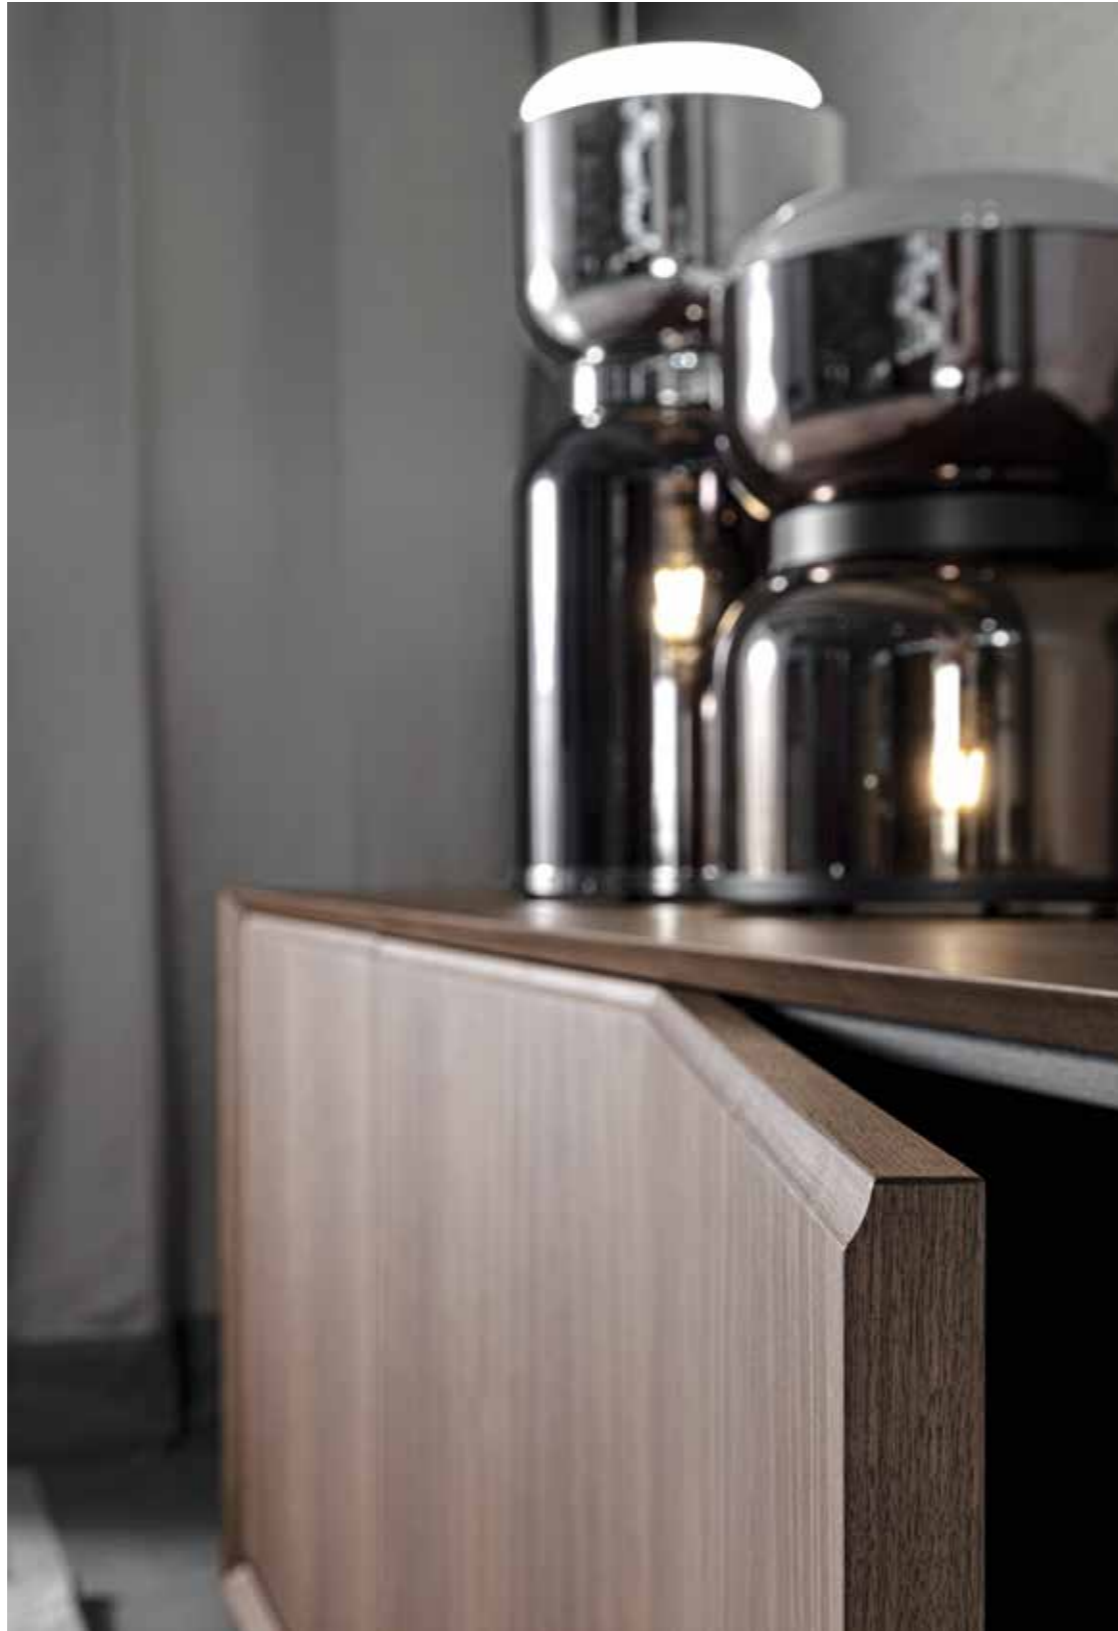

— **Moscova Wood Sideboard**

Design: Maurizio Di Mauro

External structure: matt canaletto walnut

Doors: matt canaletto walnut

Internal structure: ash open pore col. black