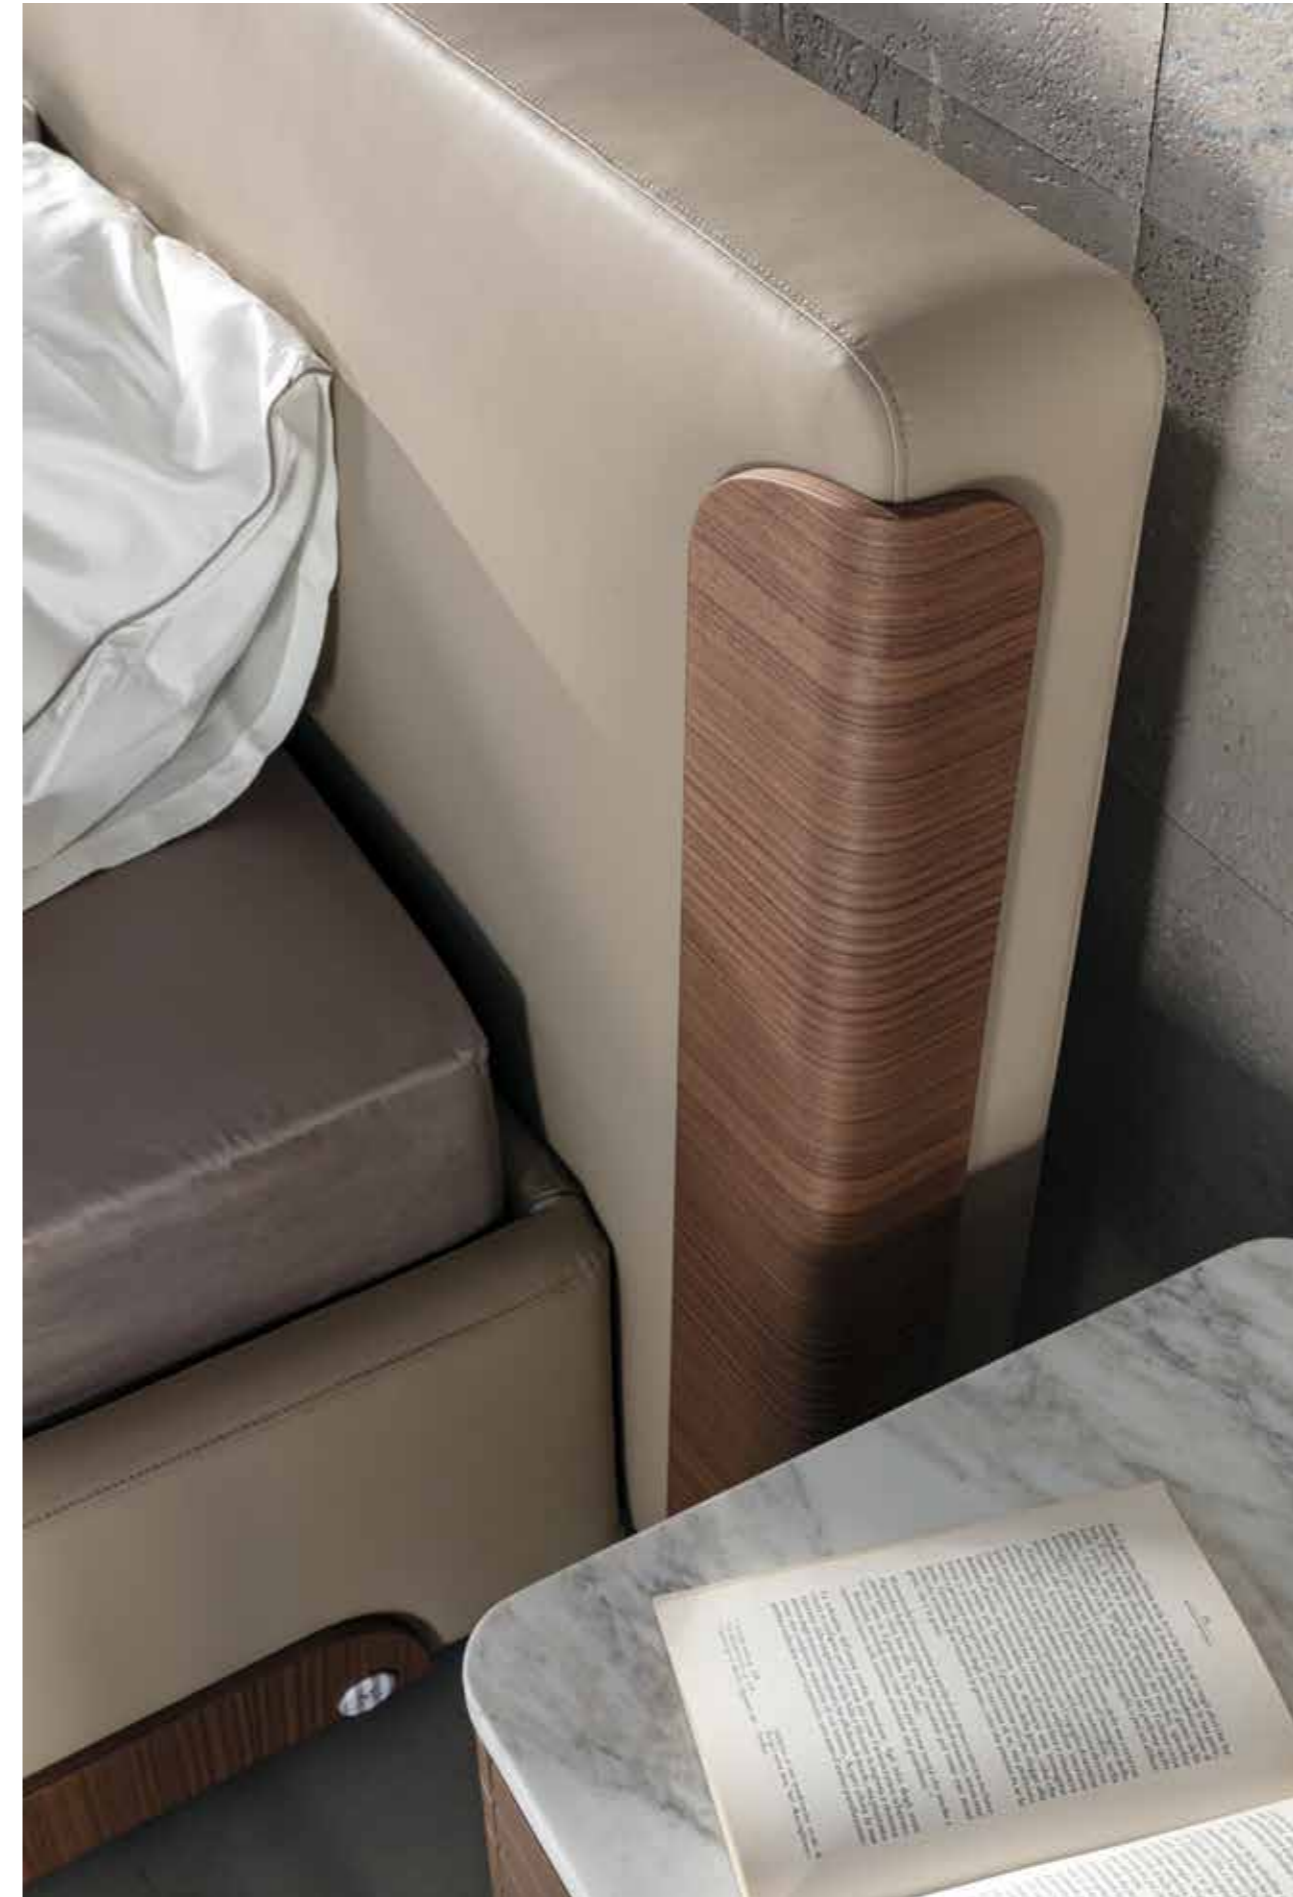

Monterosso Bed —

Design: MC Lab

Cover: leather cat. Elegance art. Firo col. 1226

Wooden elements: matt canaletto walnut

Levanzo Night-table —

Design: Cesare Arosio

Structure: matt lacquered col. caramel

Profile: matt lacquered col. white

Top: marble matt Calacatta Gold

Legs: matt canaletto walnut

Handles: bronze with leather cat. Elegance art. Firo col. 1226