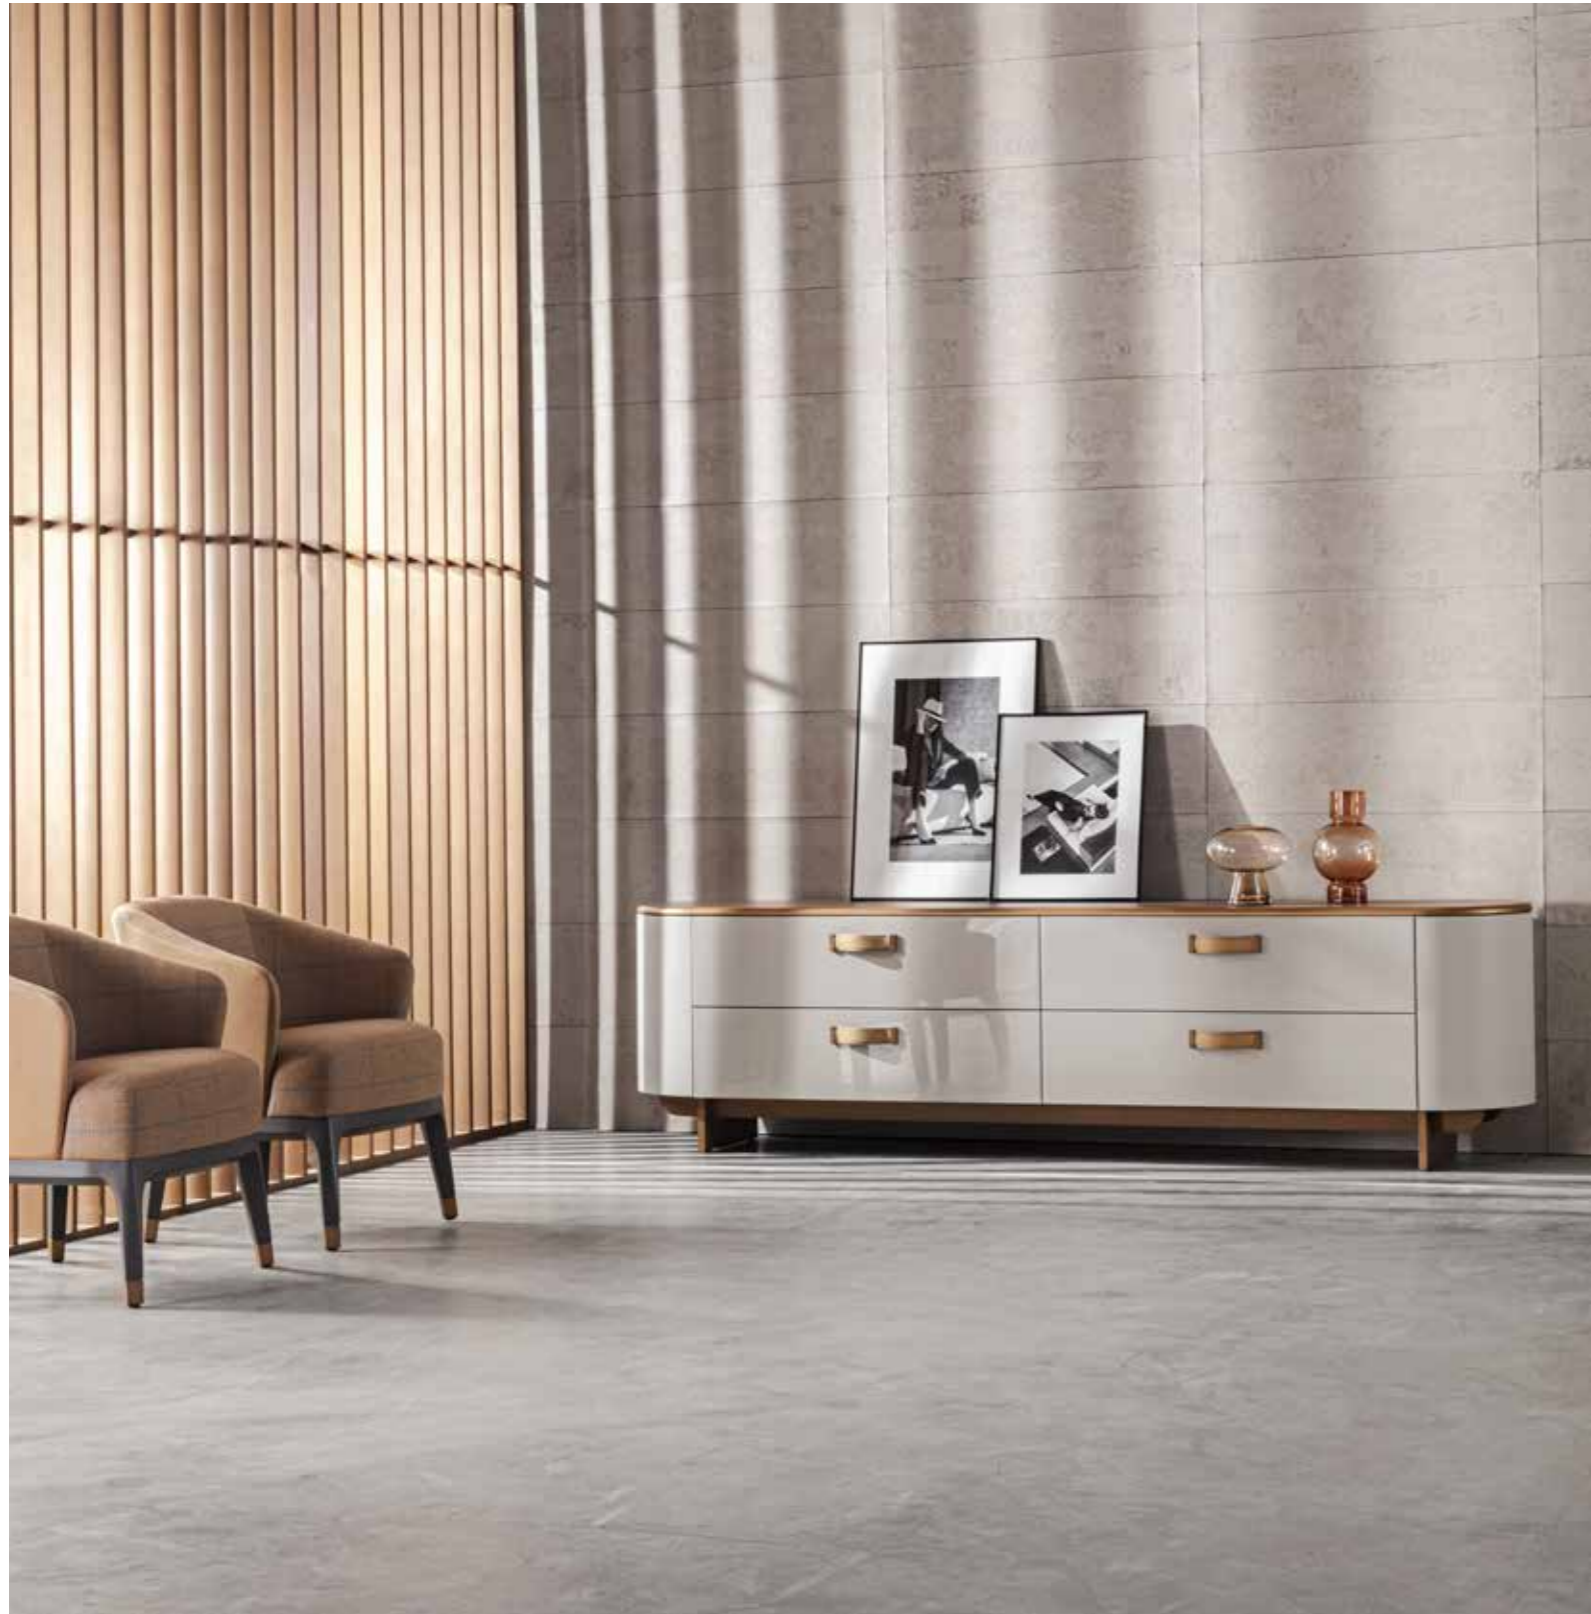

col. 2342 and piping col. 142

Alassio Sideboard —

Design: Cesare Arosio

Structure: matt lacquered col. light grey

Frontal drawers: glossy lacquered col. light grey

Top: bronze

Base: bronze

Handles: metal bronze with leather cat. Elegance