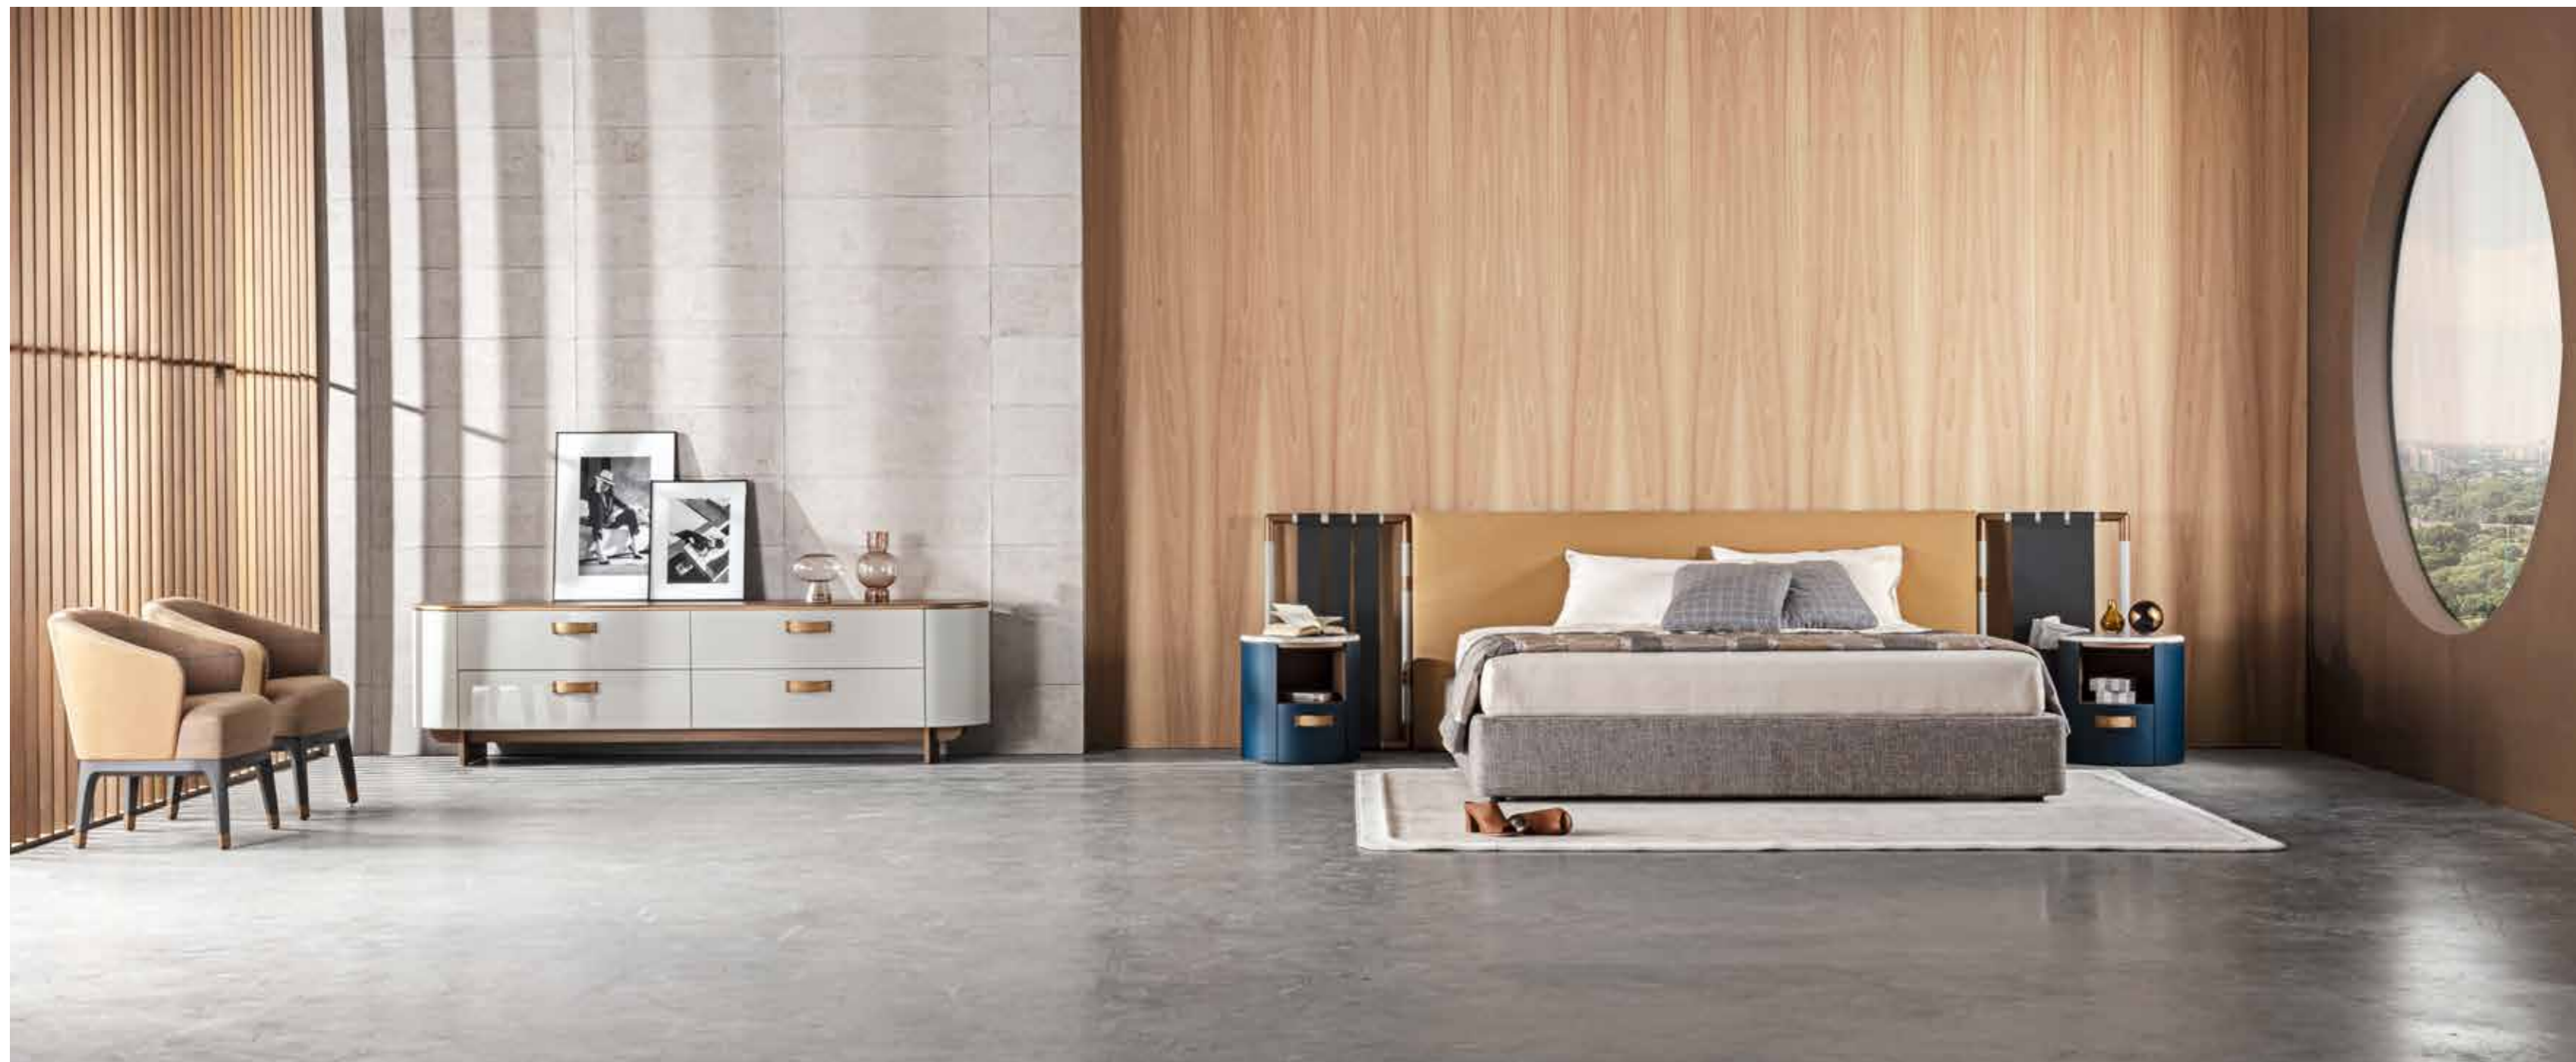

Lungotevere Lounge Armchair —

Design: MC Lab

Internal cover: fabric cat. Glamour art. BK Carpazi 300 col. 03

External cover: leather cat. Elegance art. Fard col. 2342

Legs: ash open pore col. anthracite

Metal feet: bronze

Alassio Sideboard —

Design: Cesare Arosio

Structure: matt lacquered col. light grey

Frontal drawers: glossy lacquered col. light grey

Top: bronze

Base: bronze

Handles: metal bronze with leather cat. Elegance art. Fard col. 2342 and piping col. 142

— Anzio Bed

Design: MC Lab

Cover: fabric cat. Glamour art. CL Loto col. 1

Headboard cover: cat. Elegance art. Fard col. 2342

Headboard structure: ash open pore col. light grey with bronze connections

Saddle accessories: col. 26 grigio scuro

— Sirmione Frame Rug

Design: MC Lab

Main color: 43 ecrù

Frame color: 03 bianco

— Alassio Night-table

Design: Cesare Arosio

Structure: matt lacquered col. teal

Open unit: matt lacquered col. caramel

Top: marble Calacatta Gold shine

Handle: metal bronze with leather cat. Elegance art. Fard col. 2342 and piping col. 142