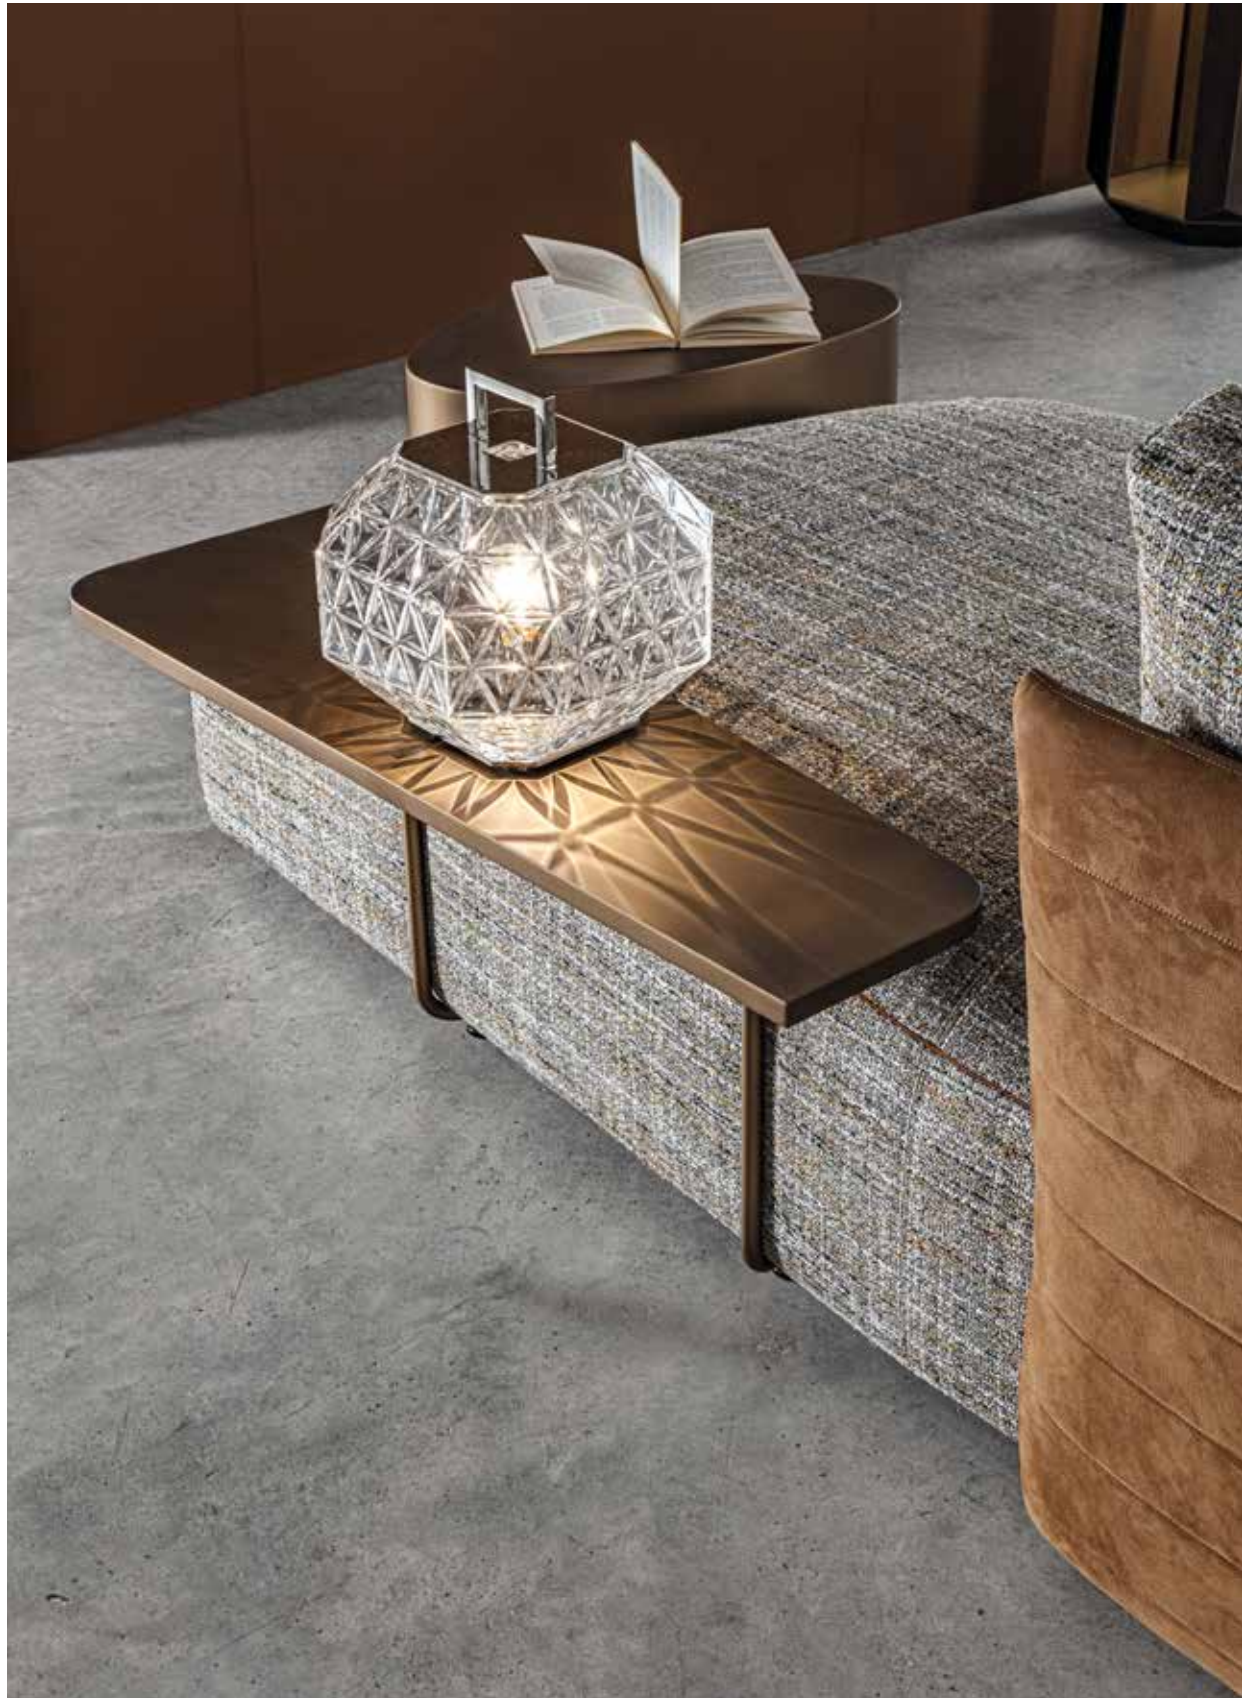

— **Pantelleria Sofa**

Design: Cesare Arosio

Fabric cover: cat. Style art. FA L 1613 col. 01
Leather cover: cat. Luxury art. Nubuk col. 2103
Piping: col. 94

— **Server C Boomerang**

Design: Cesare Arosio

Metal structure: bronze
Top: wild ash