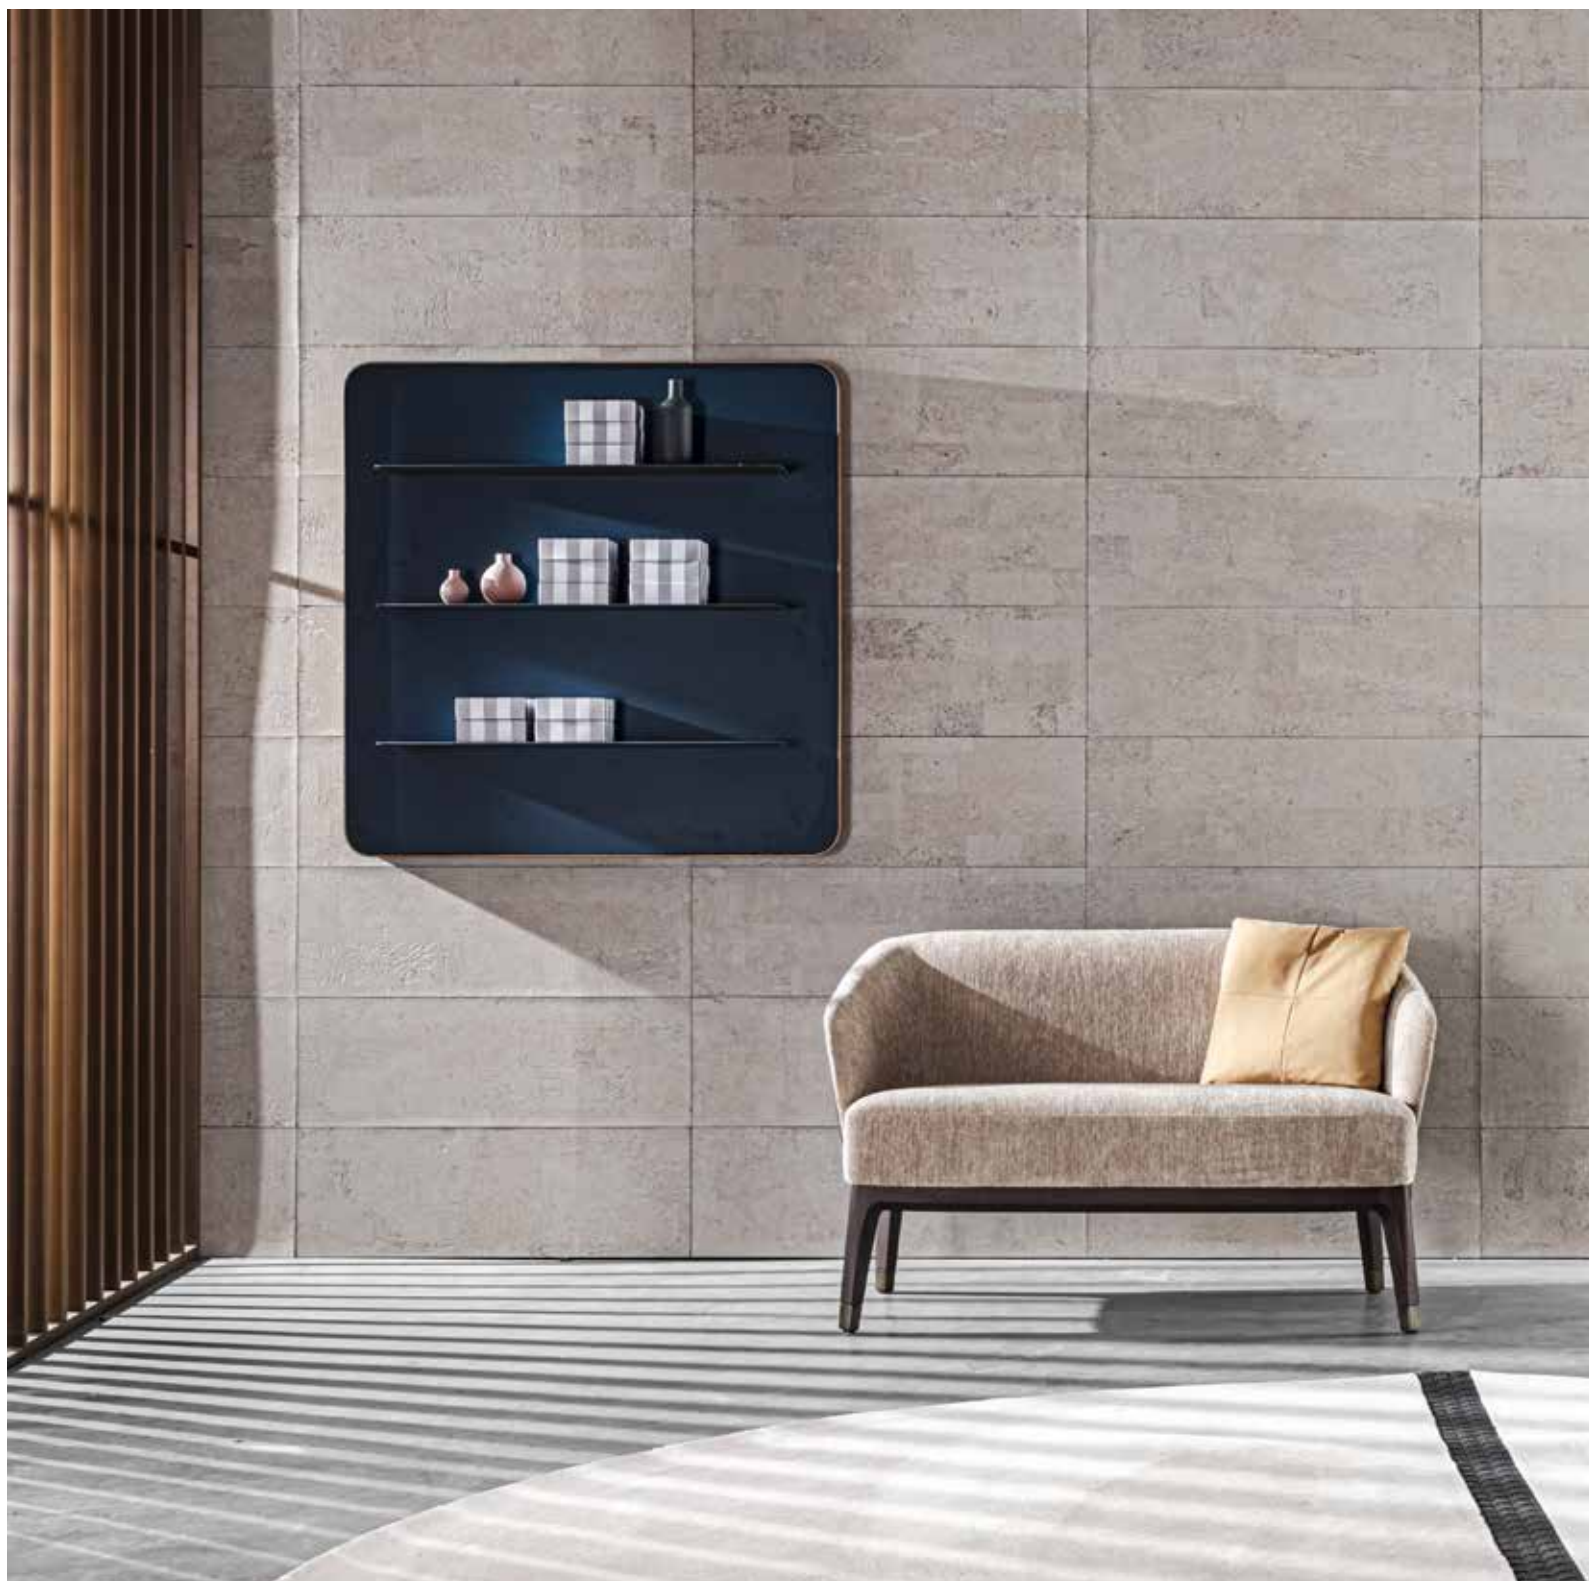

— Levante Wall System with shelves

Design: Bonura design

Frame: bronze

Panel: matt lacquered col. teal

Shelves: saddle col. 26 grigio scuro

— Lungotevere Lounge Sofa

Design: MC Lab

Cover: fabric cat. Life art. Mo Emotion col. 20

Legs: wild ash

Metal feet: satin brass dark