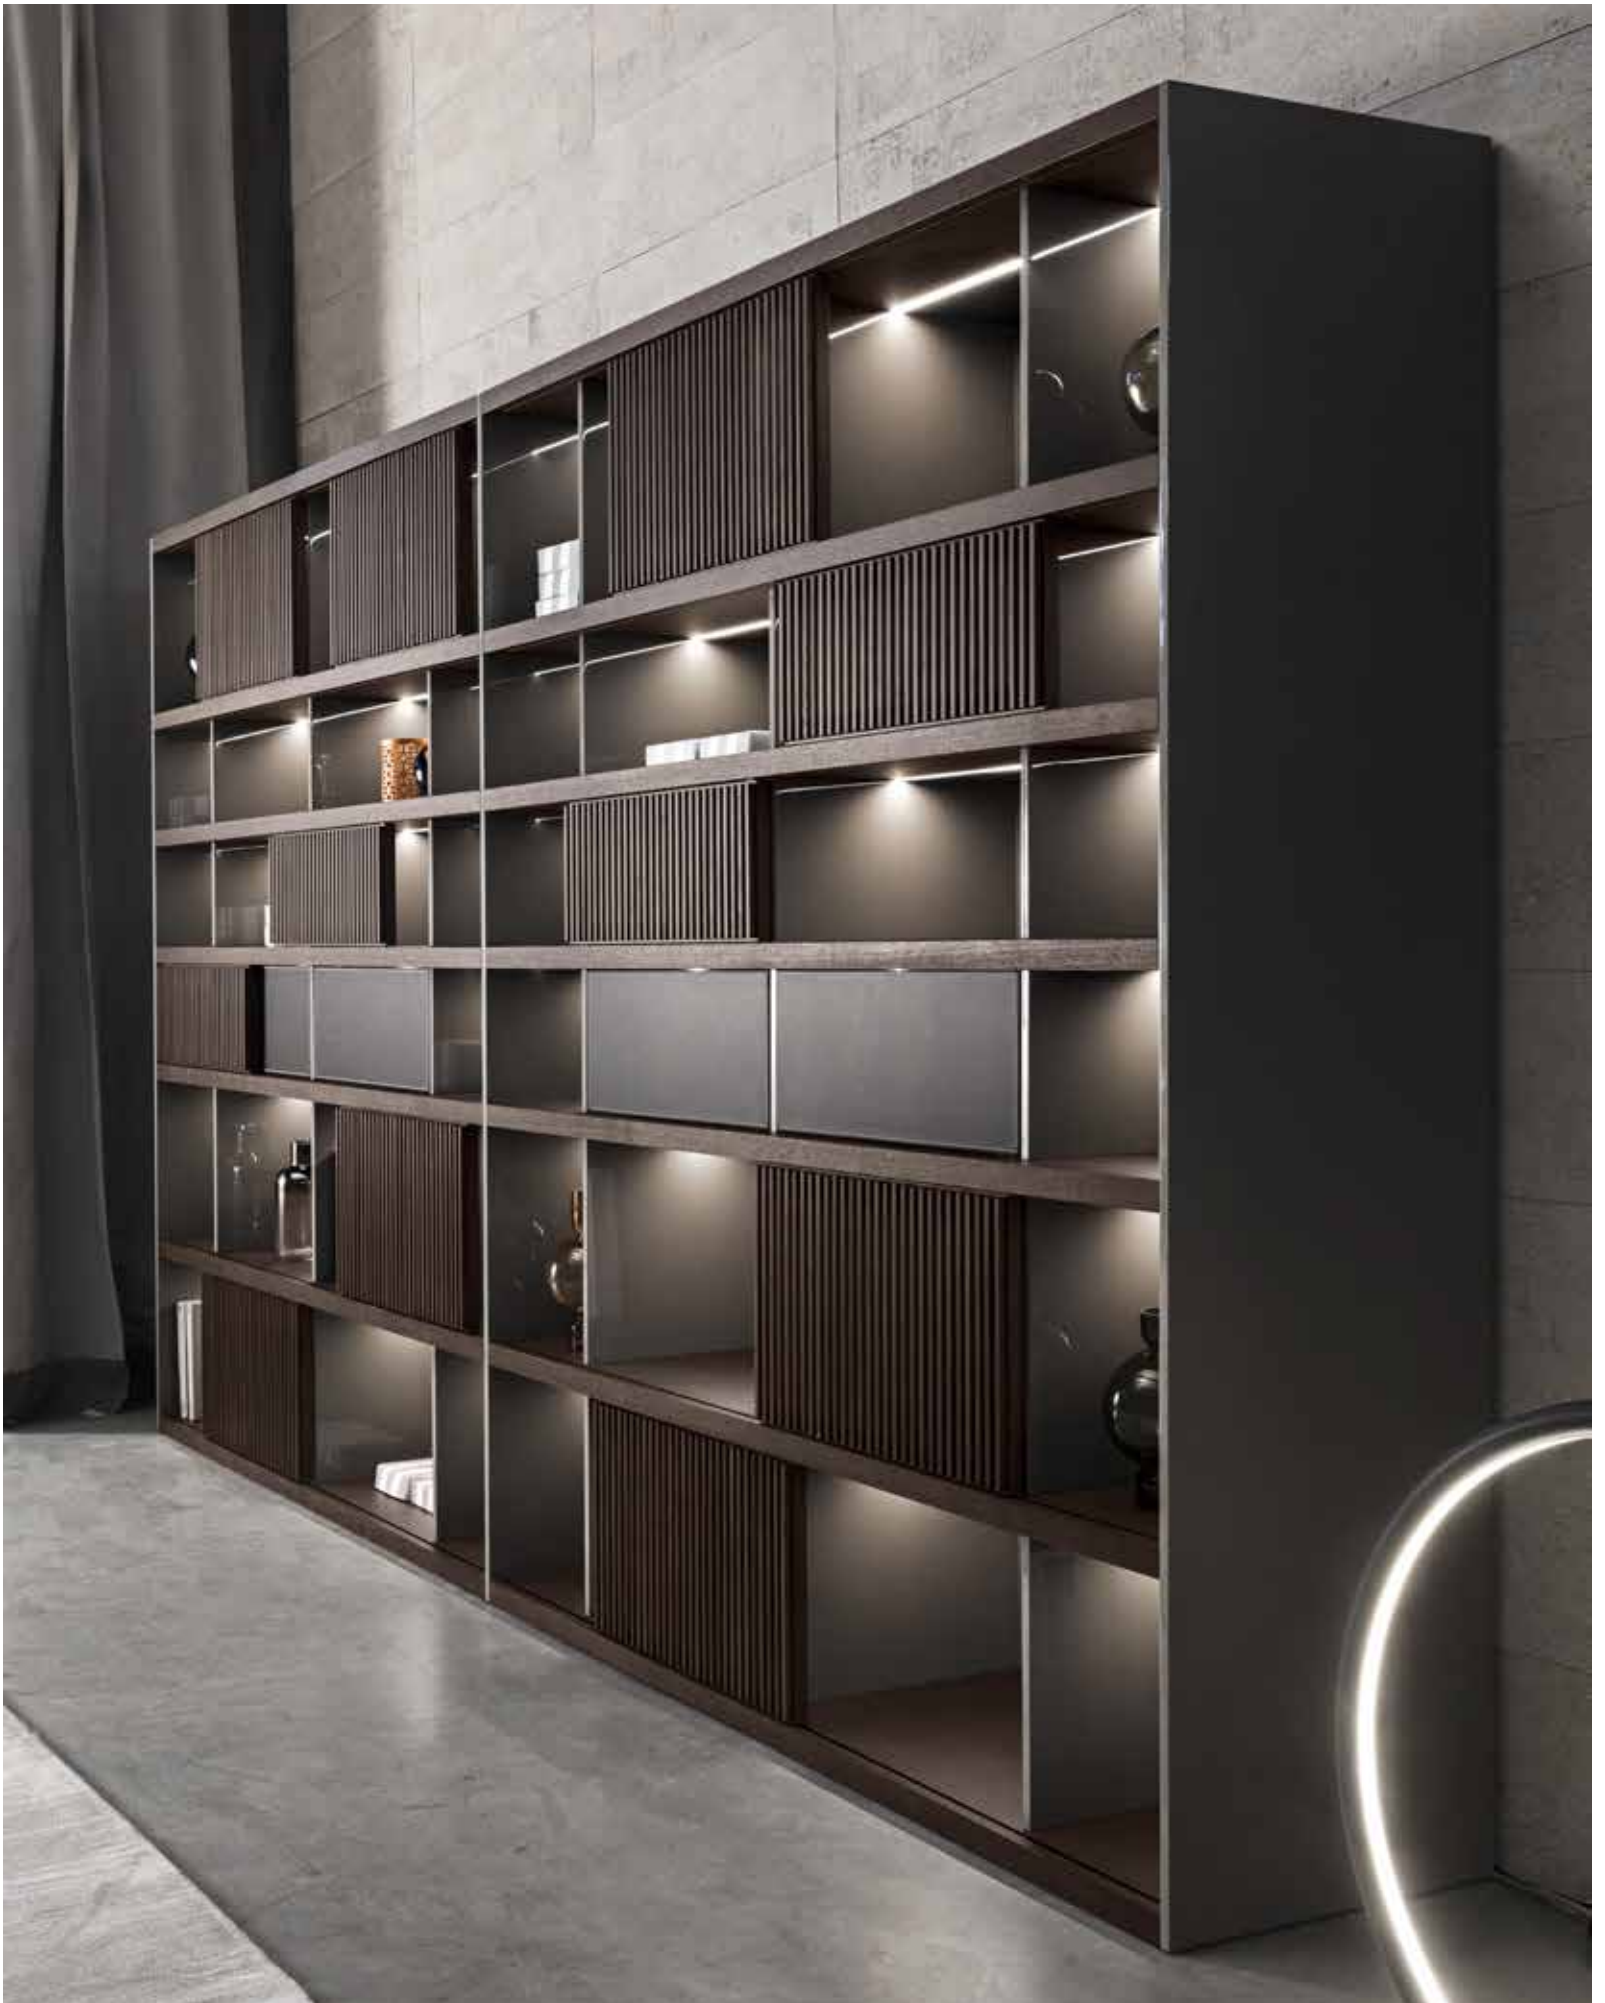

Design: MC Lab

Cover: fabric cat. Luxury+ art. LP A3668RS col. 007

Legs: ash open pore col. black

— **Viareggio Bookcase**

Design: MC Lab

Shelves: wild ash

Sides: glossy lacquered col. greige

Internal partitions: glossy lacquered col. greige