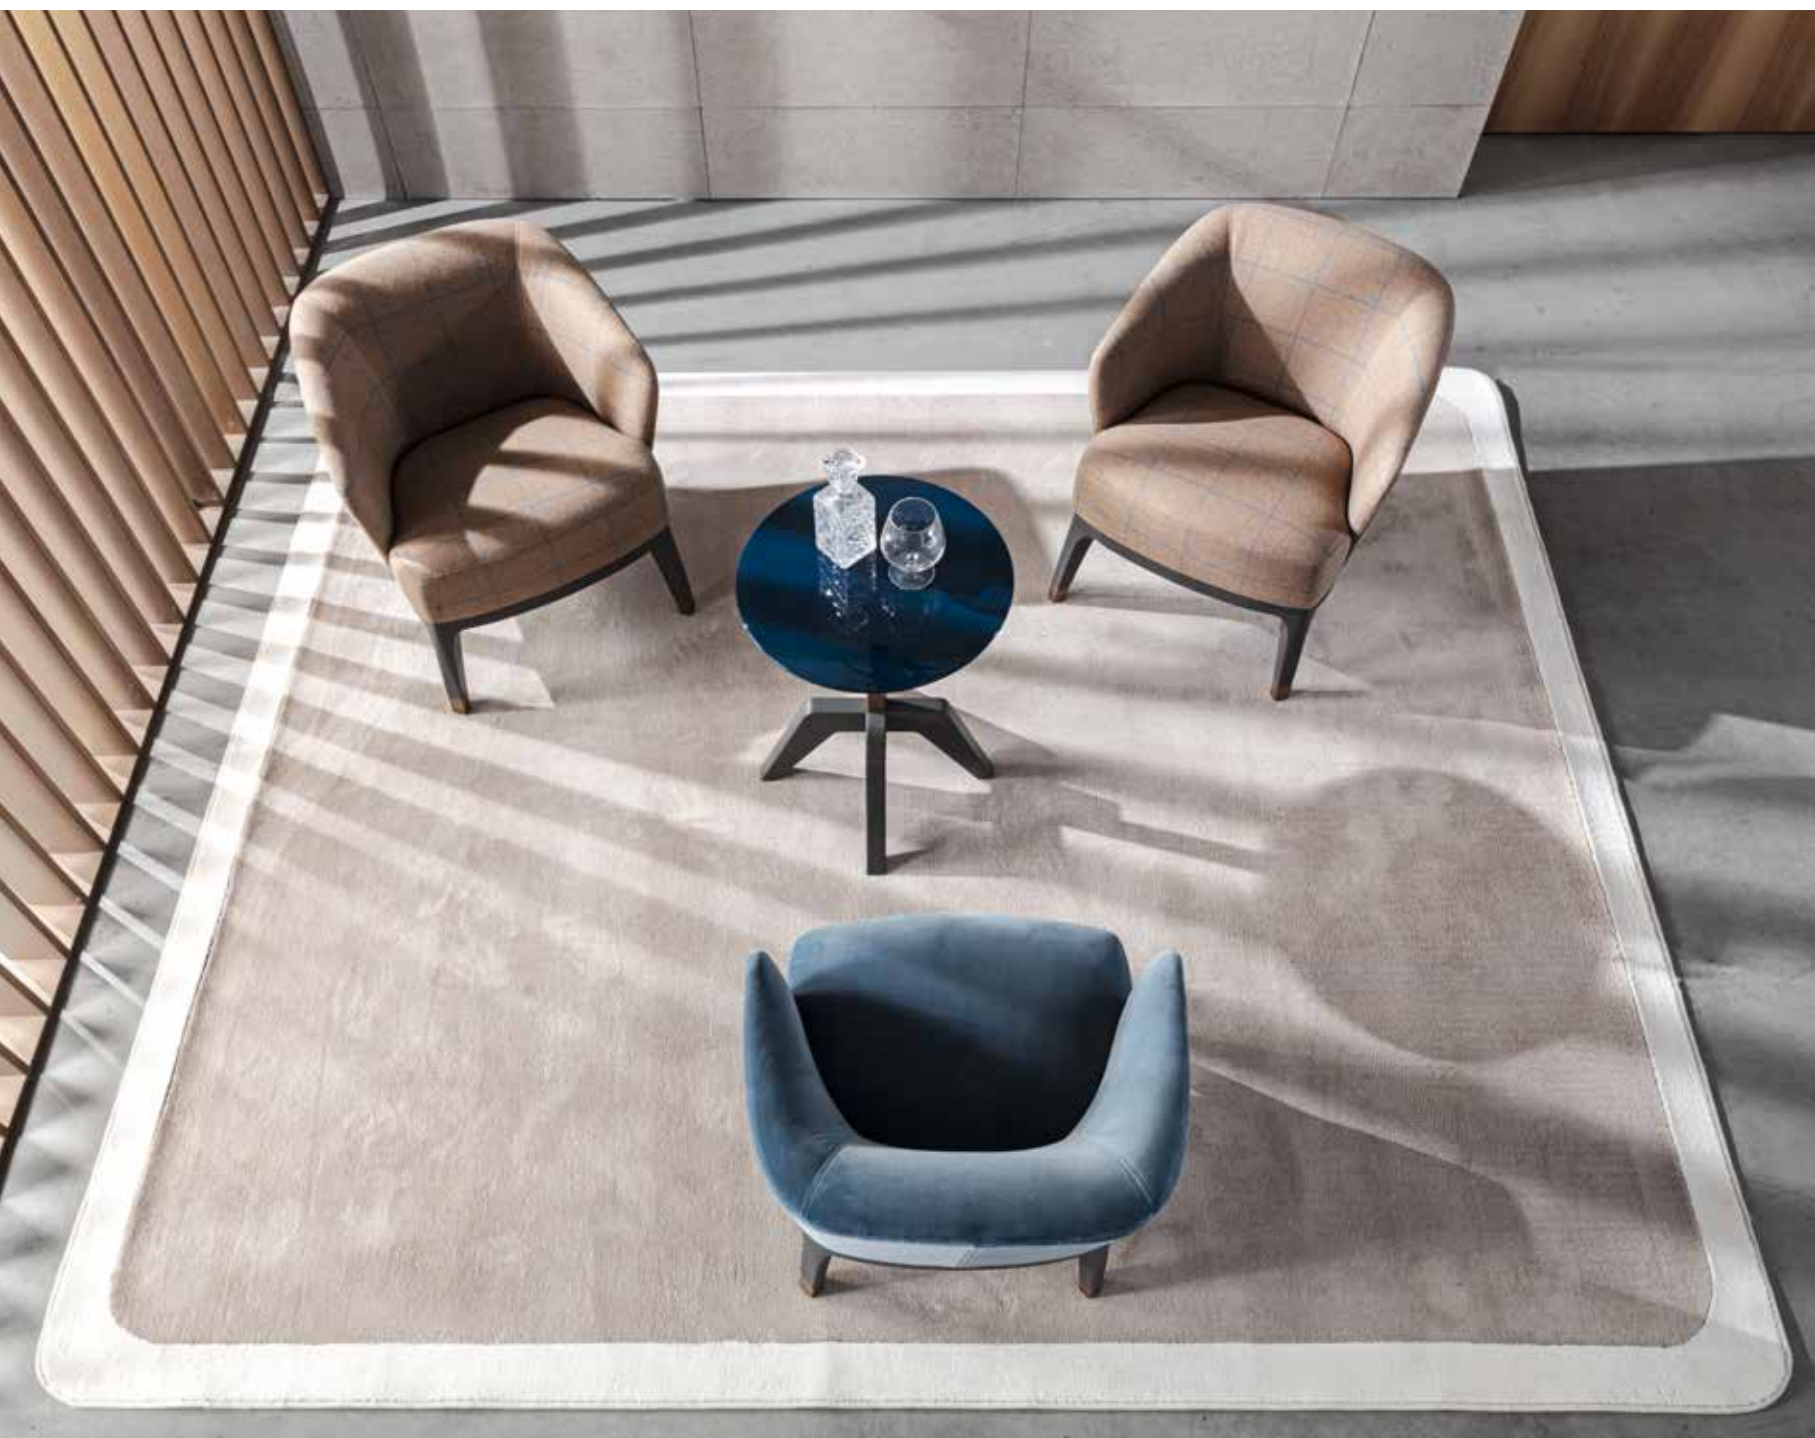

— **Sirmione Frame Rug**

Design: MC Lab

Main color: 43 ecrù
Frame color: 03 bianco

— **Bigli Side table**

Design: MC Lab

Legs: ash open pore col. anthracite
Tube: bronze
Top: glossy lacquered col. teal

— **Lungotevere Lounge Armchair**

Design: MC Lab

Cover: fabric cat. Style art. Sl Lario col. 1406
Legs: ash open pore col. anthracite
Metal feet: bronze