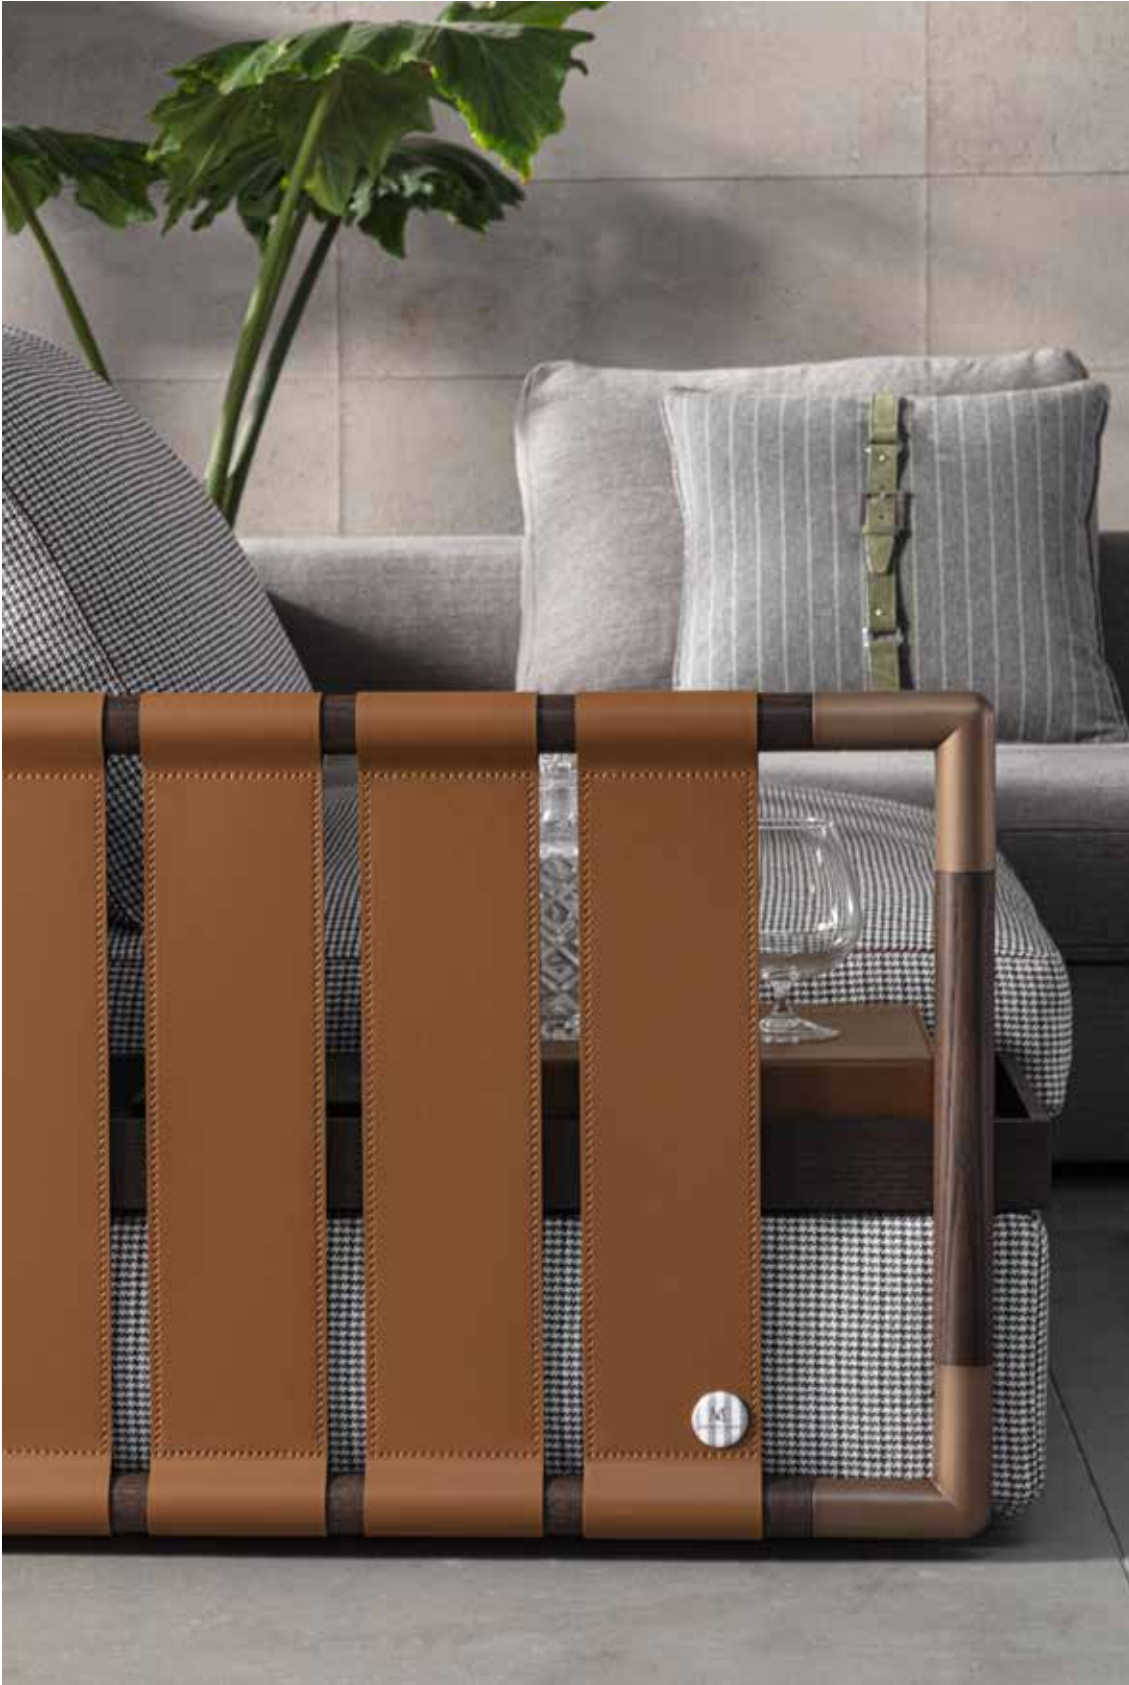

Anzio Sofa —
Design: Maurizio Di Mauro
Saddle accessory B: col. 30 tabacco