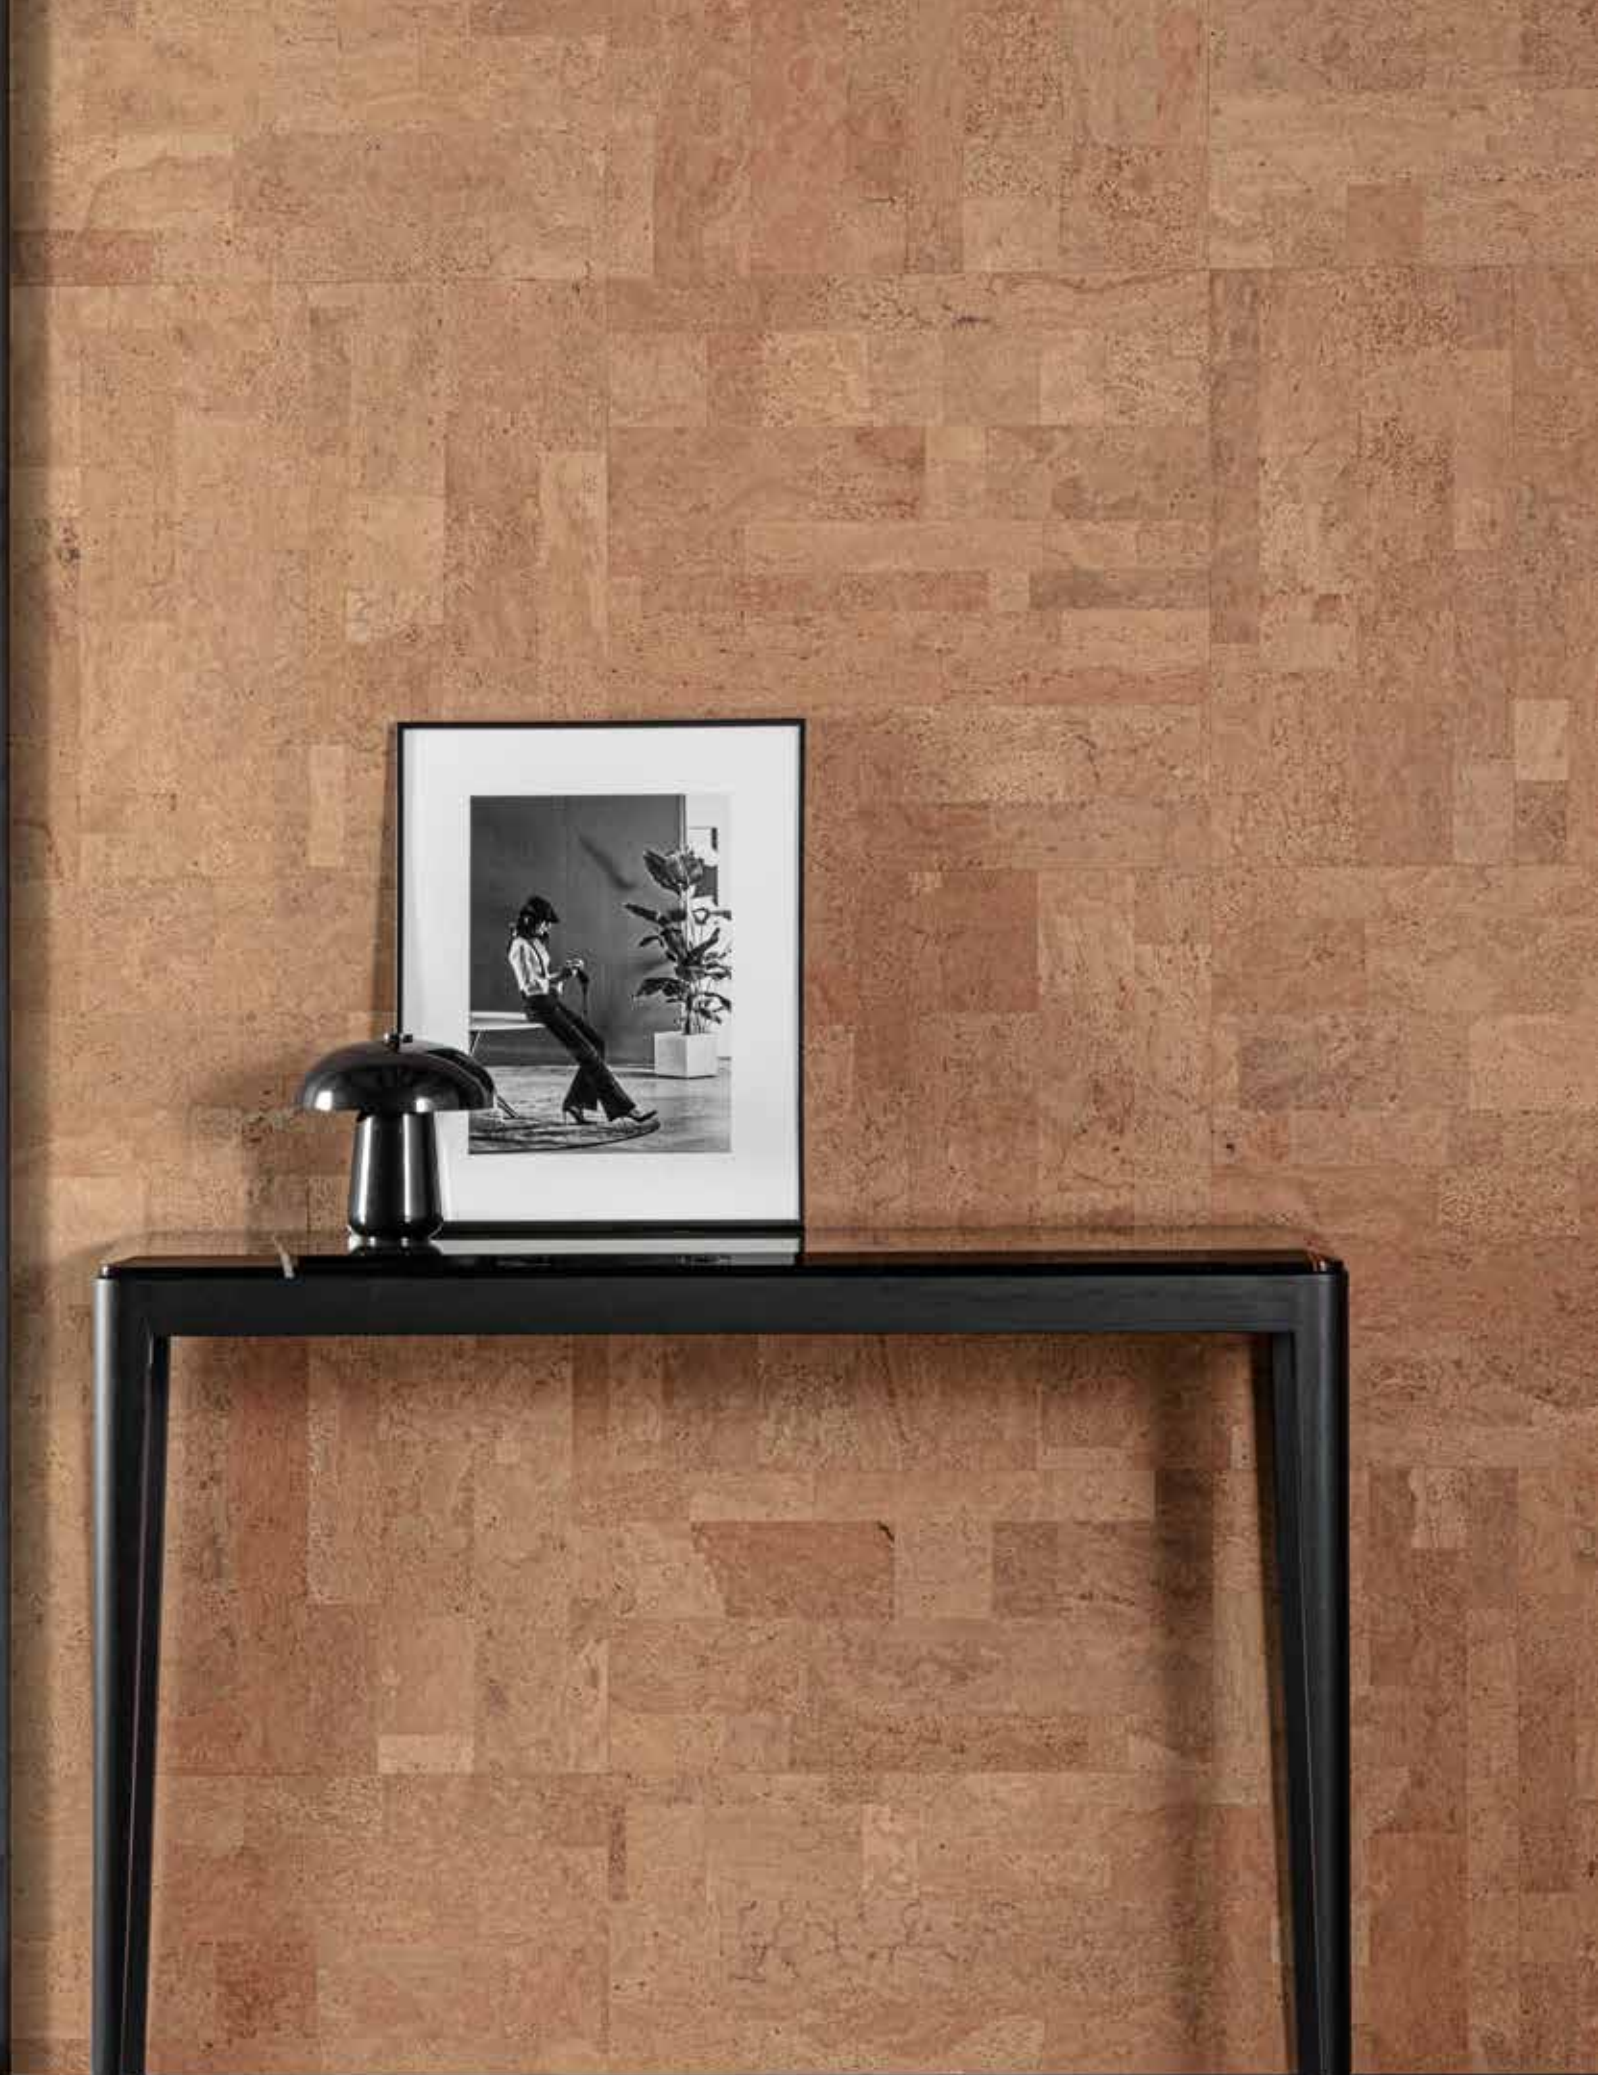

Back panel: saddle col. 32 verde and white stitches /

saddle col. 02 bianco and black stitches

Doge Console —

Design: MC Lab

Top: marble Sahara Noir shine

Legs: ash open pore col. black

— **Lungotevere Armchair**