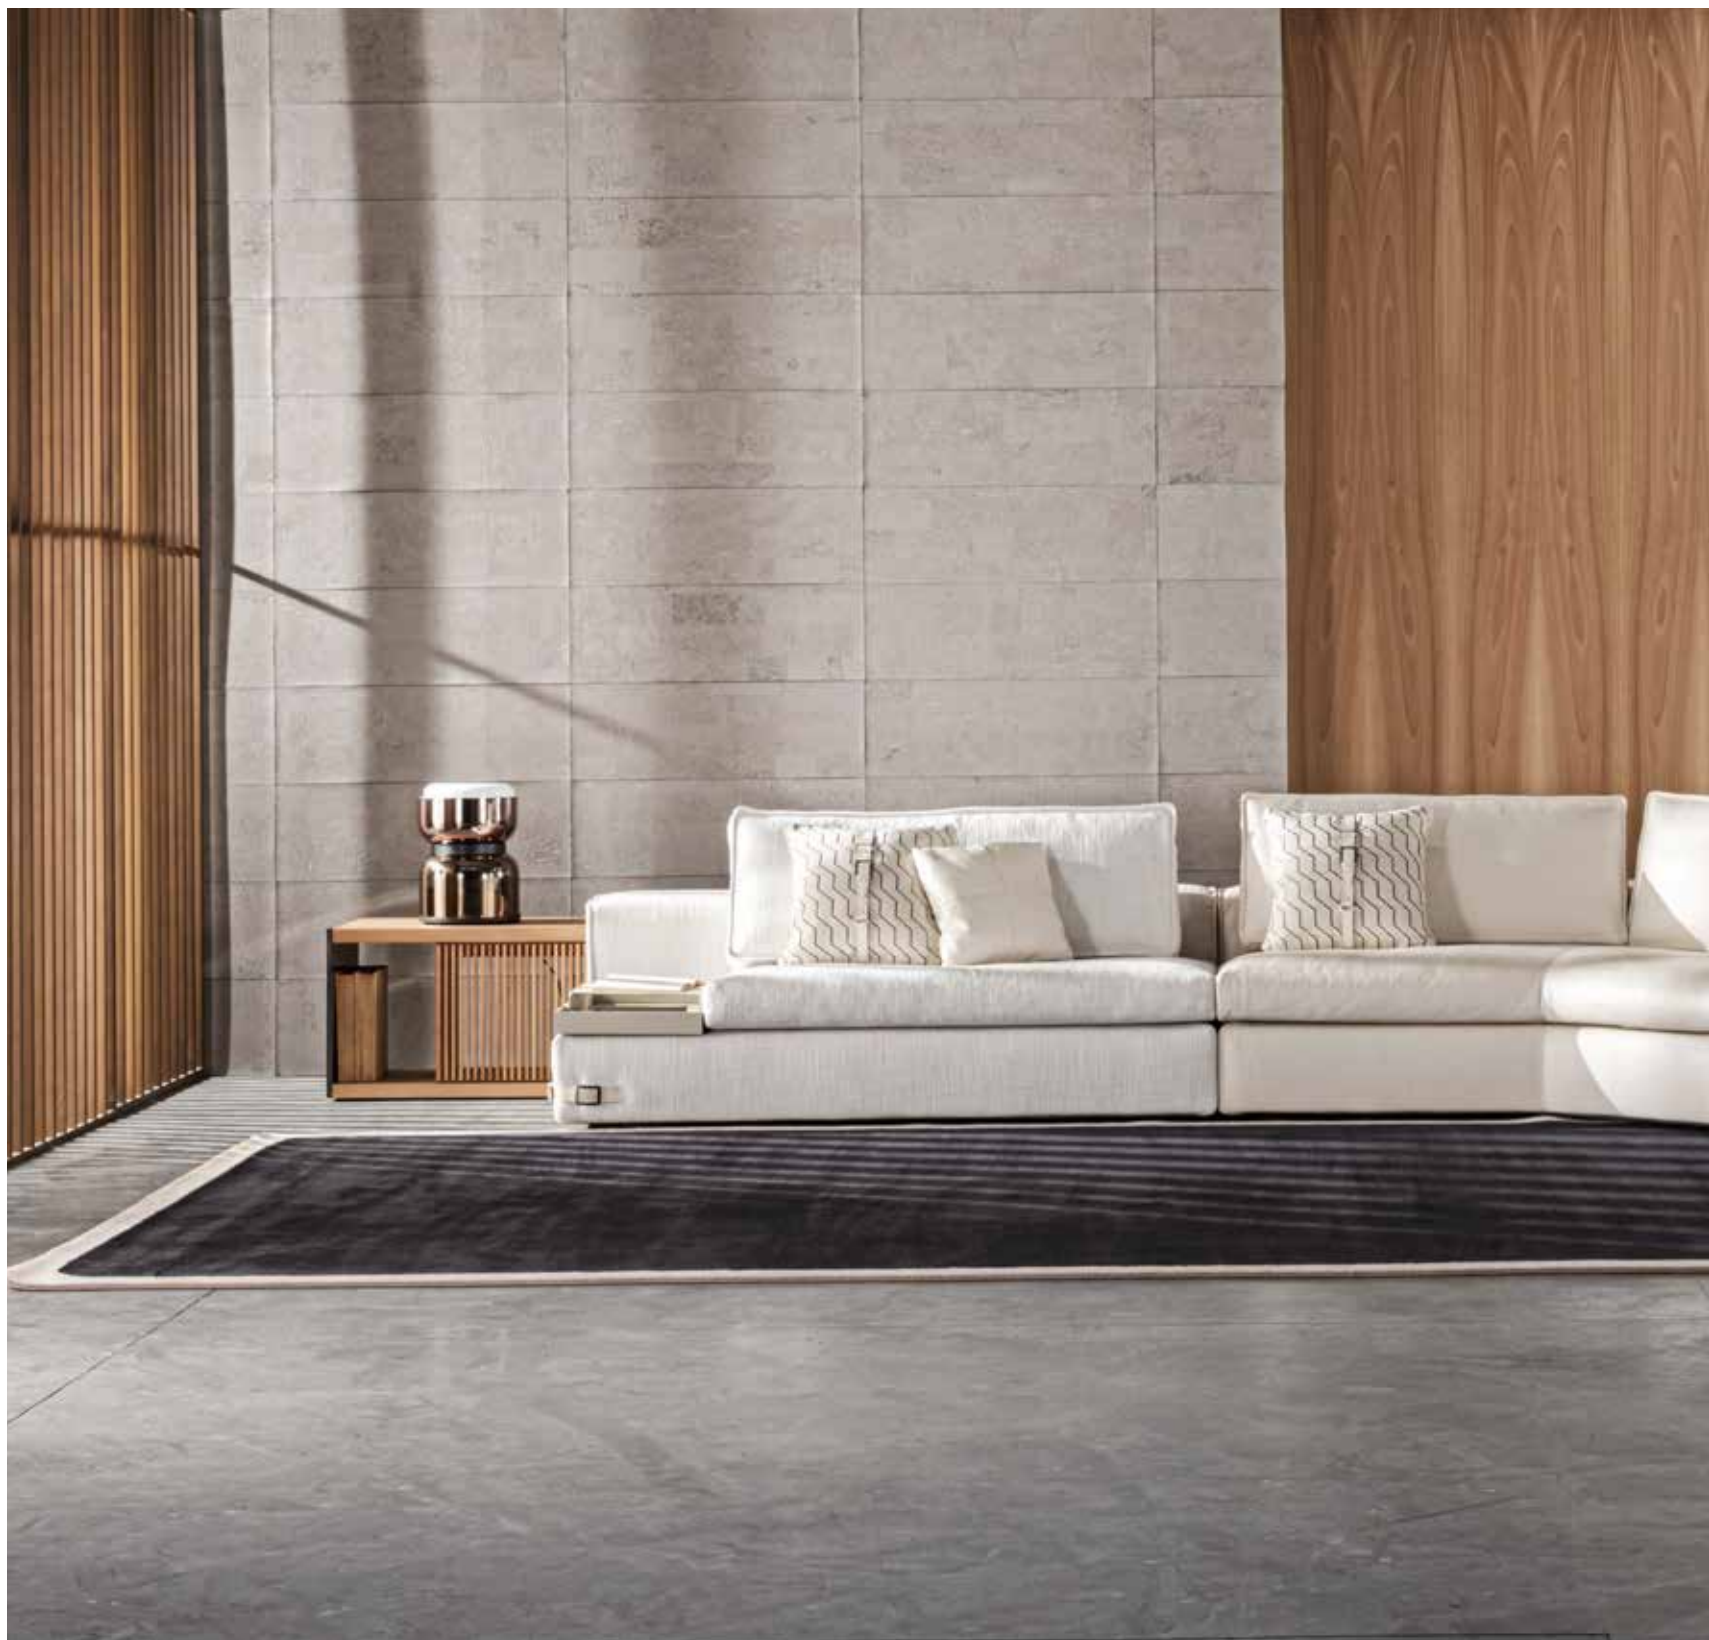

Tonale Low Sofa —

Design: MC Lab

Cover: fabric cat. Fashion art. MO Rovigo col. 45

Cover and belt: leather cat. Comfort art. Natural col. 4009

Integrated table: ash open pore col. pearl

with saddle col. 02 bianco latte tray

Viareggio Bookcase —

Design: MC Lab

Shelves: gold walnut

Sides: glossy lacquered col. anthracite

Internal partitions: glossy lacquered col. caramel

Wooden sliding doors: gold walnut

Sirmione Frame Rug —

Design: MC Lab

Main color: 99 nero

Frame color: 94 perla