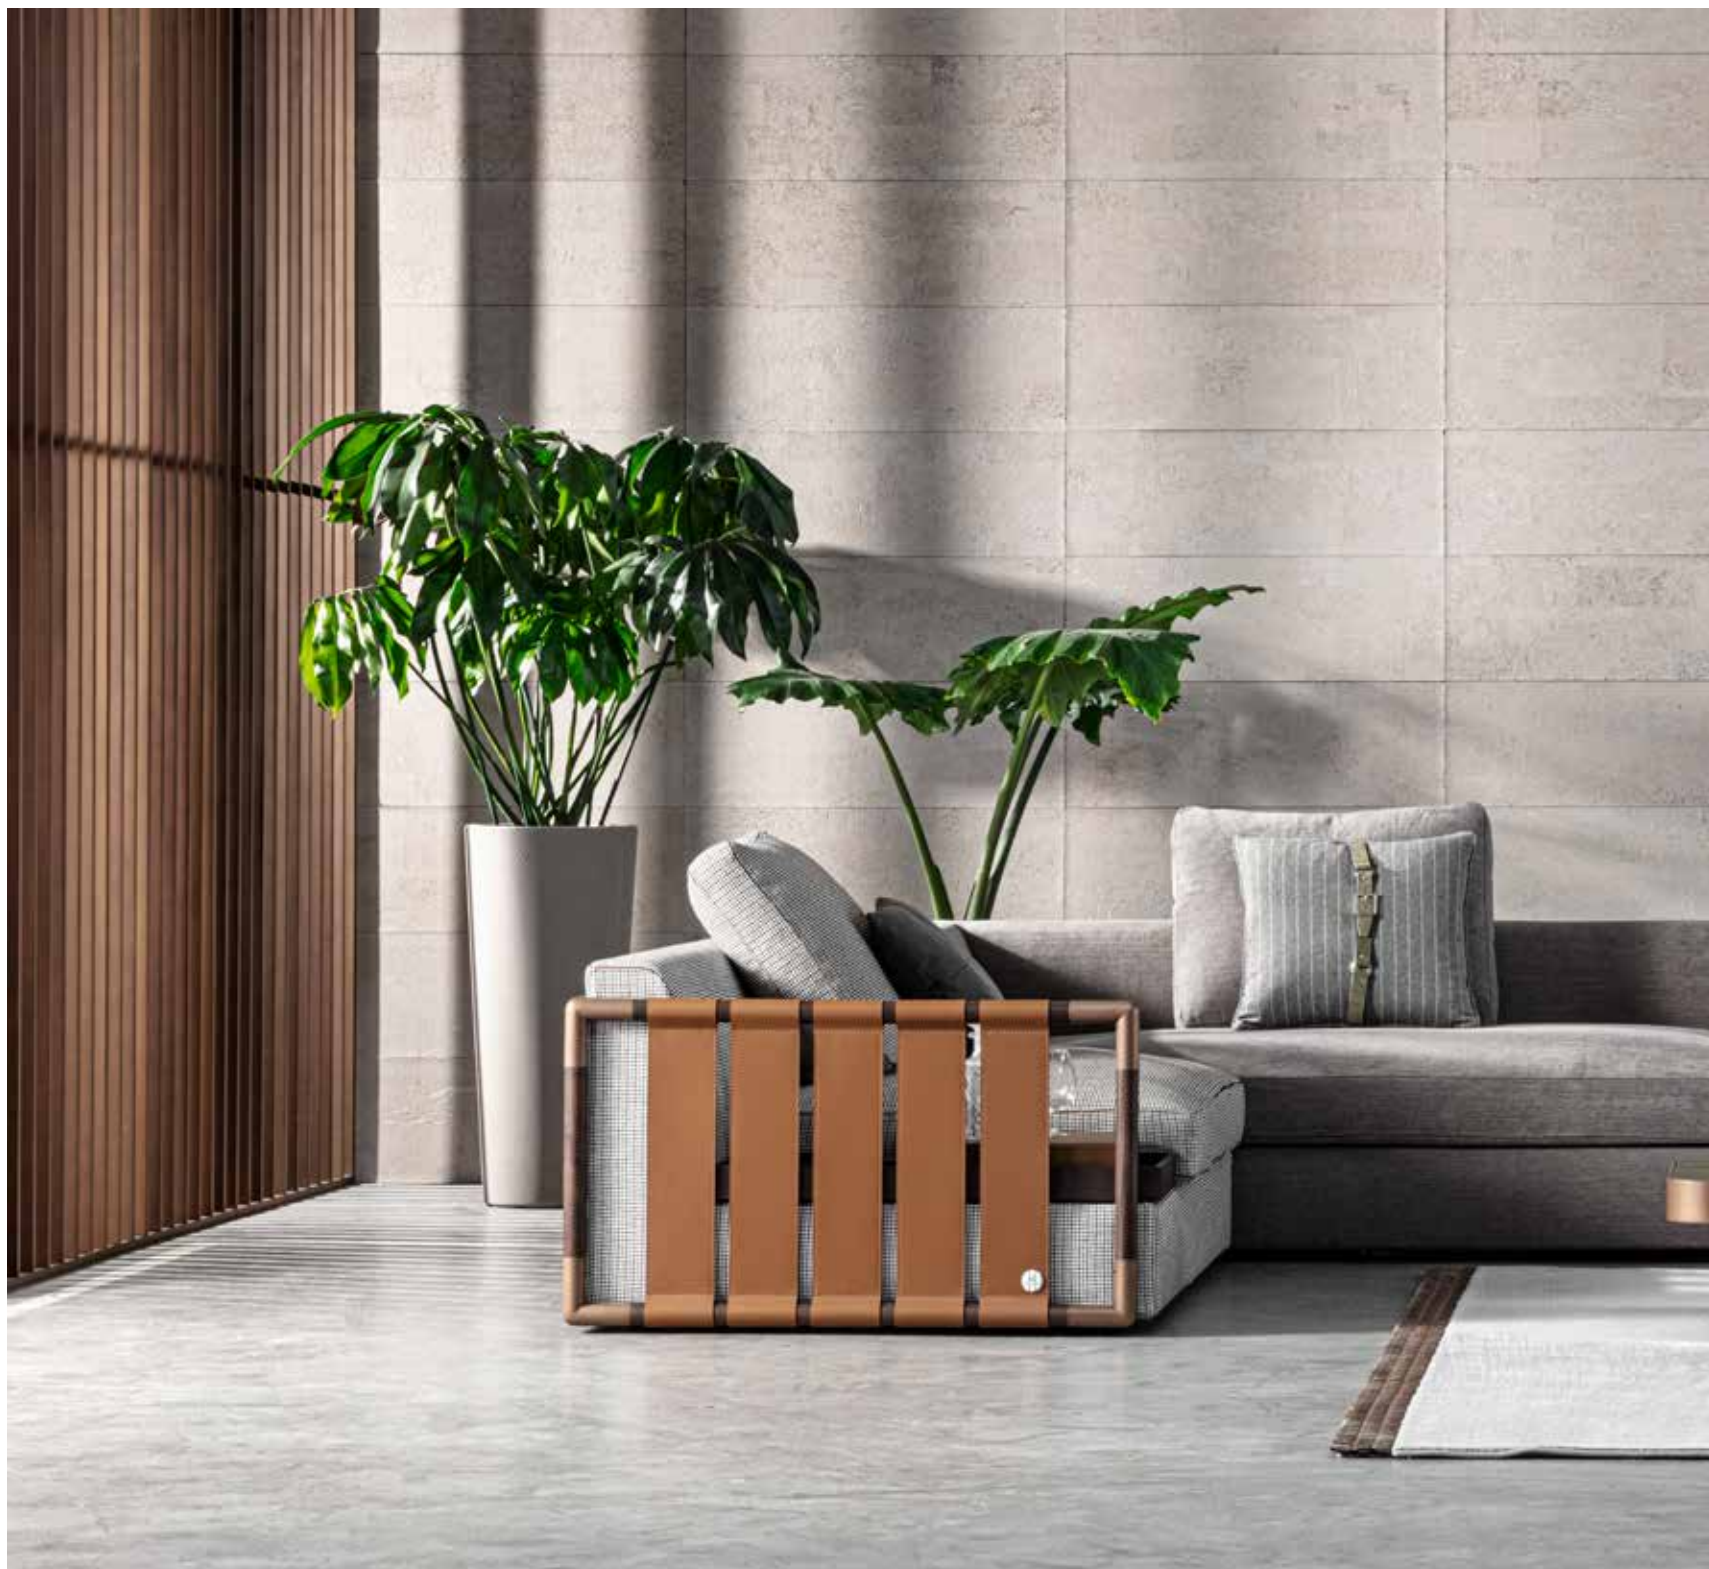

Base: metal grey + saddle col. 26 grigio scuro

Additional top and sides: matt lacquered col. anthracite

Mirror back: smoked

Anzio Sofa —

Design: Maurizio Di Mauro

Cover 1: fabric cat. Style art. NT 635 col. 121