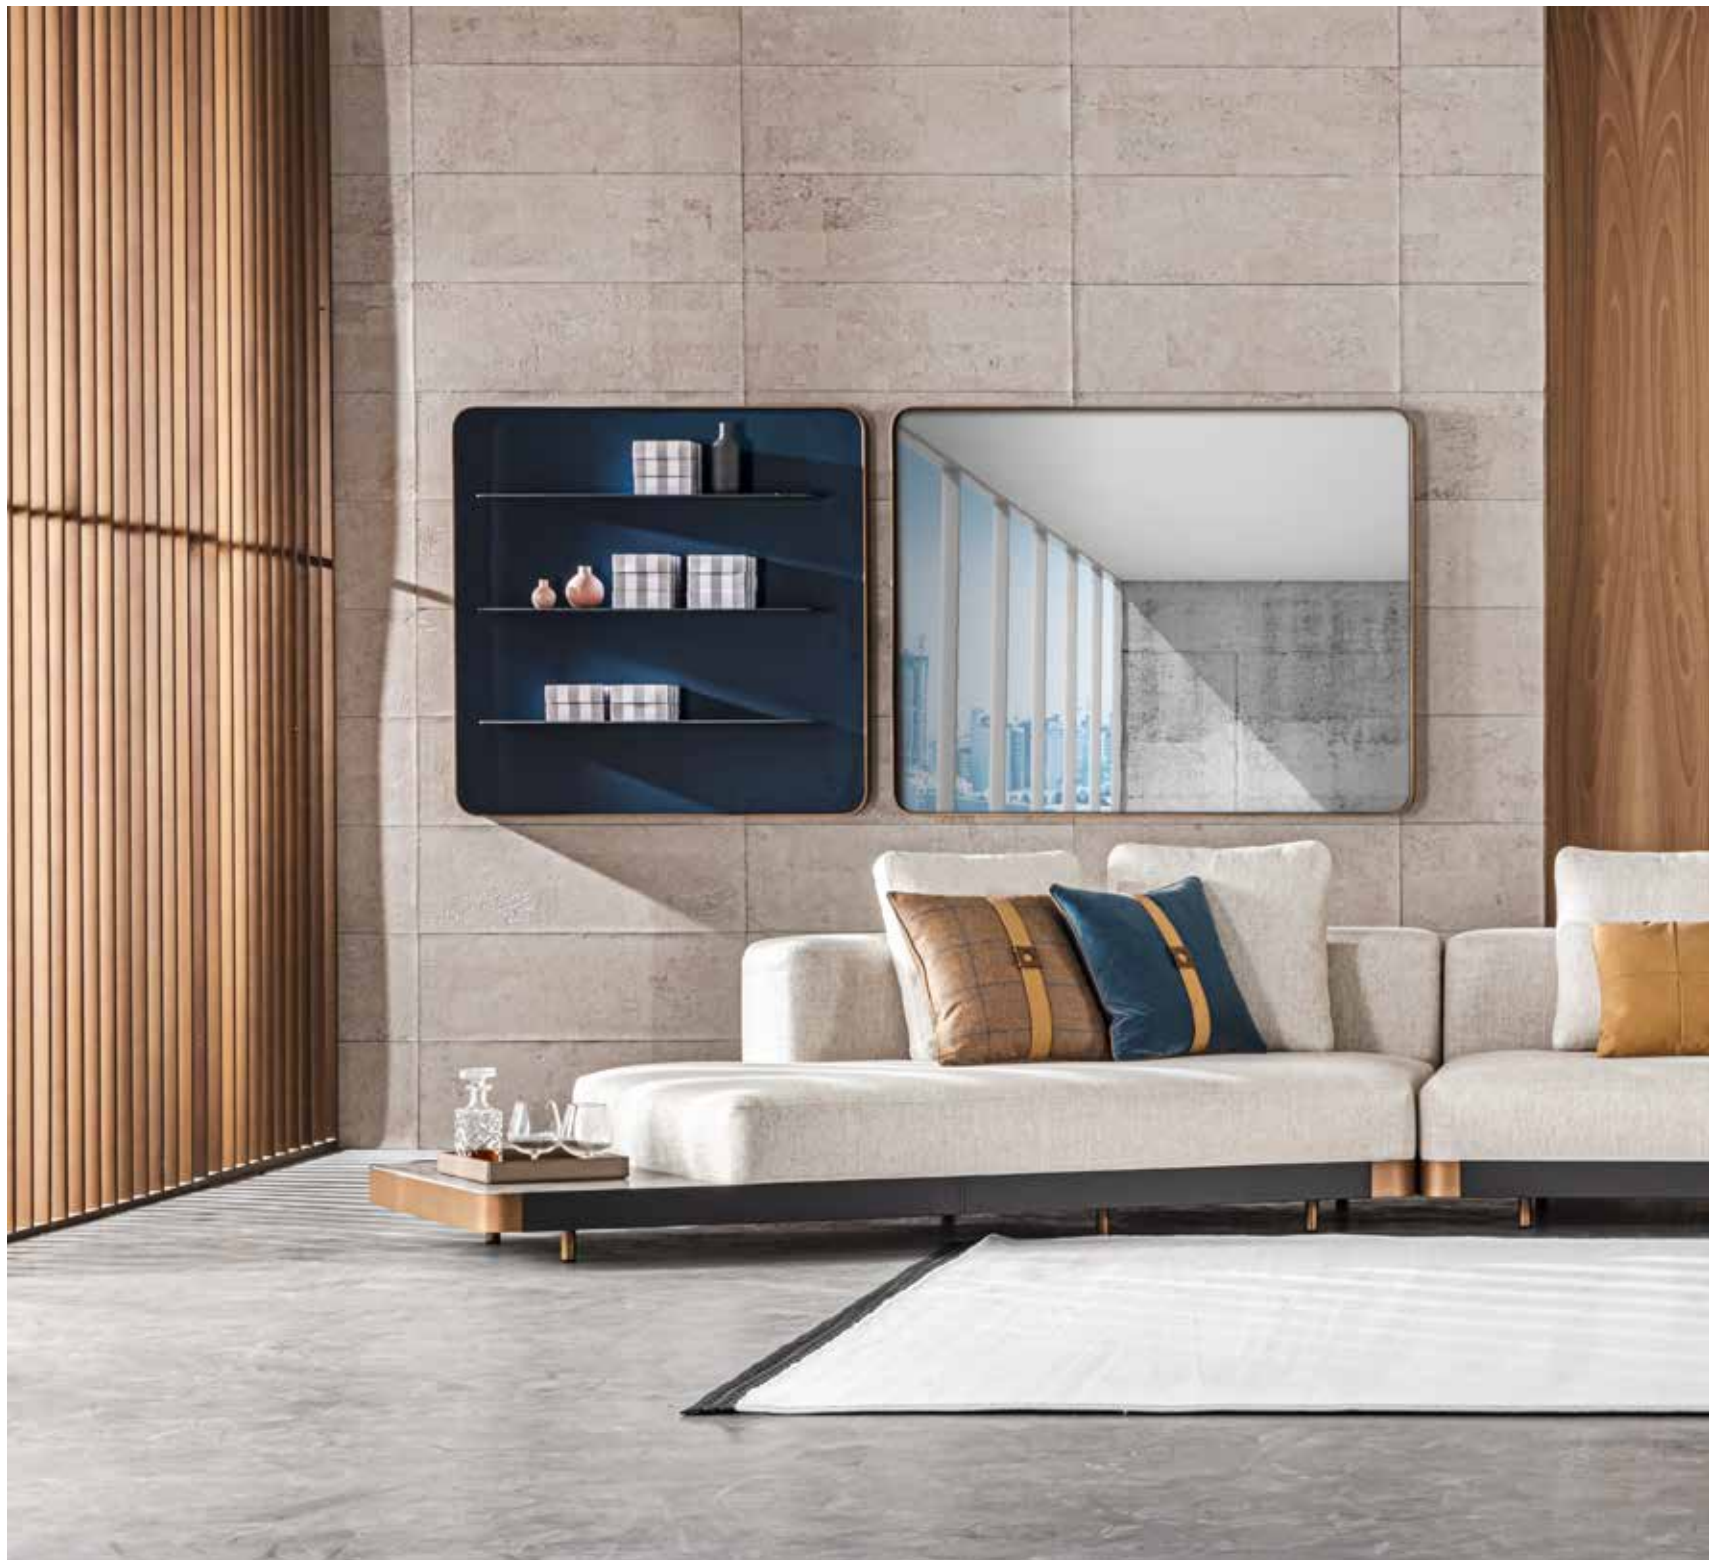

Levante Sofa —

Design: Bonura design

Cover 1: fabric cat. Style art. LI Jurga col. 02

Cover 2: leather cat. Elegance art. Fard col. 2342

Metal base: bronze

Saddle cover base: col. 26 grigio scuro

Integrated table: marble Silver Roots matt

Levante Wall System with shelves —

Design: Bonura design

Frame: bronze

Panel: matt lacquered col. teal

Shelves: saddle col. 26 grigio scuro

Levante Wall System —

Design: Bonura design

Frame: bronze

Panel: mirror bronze