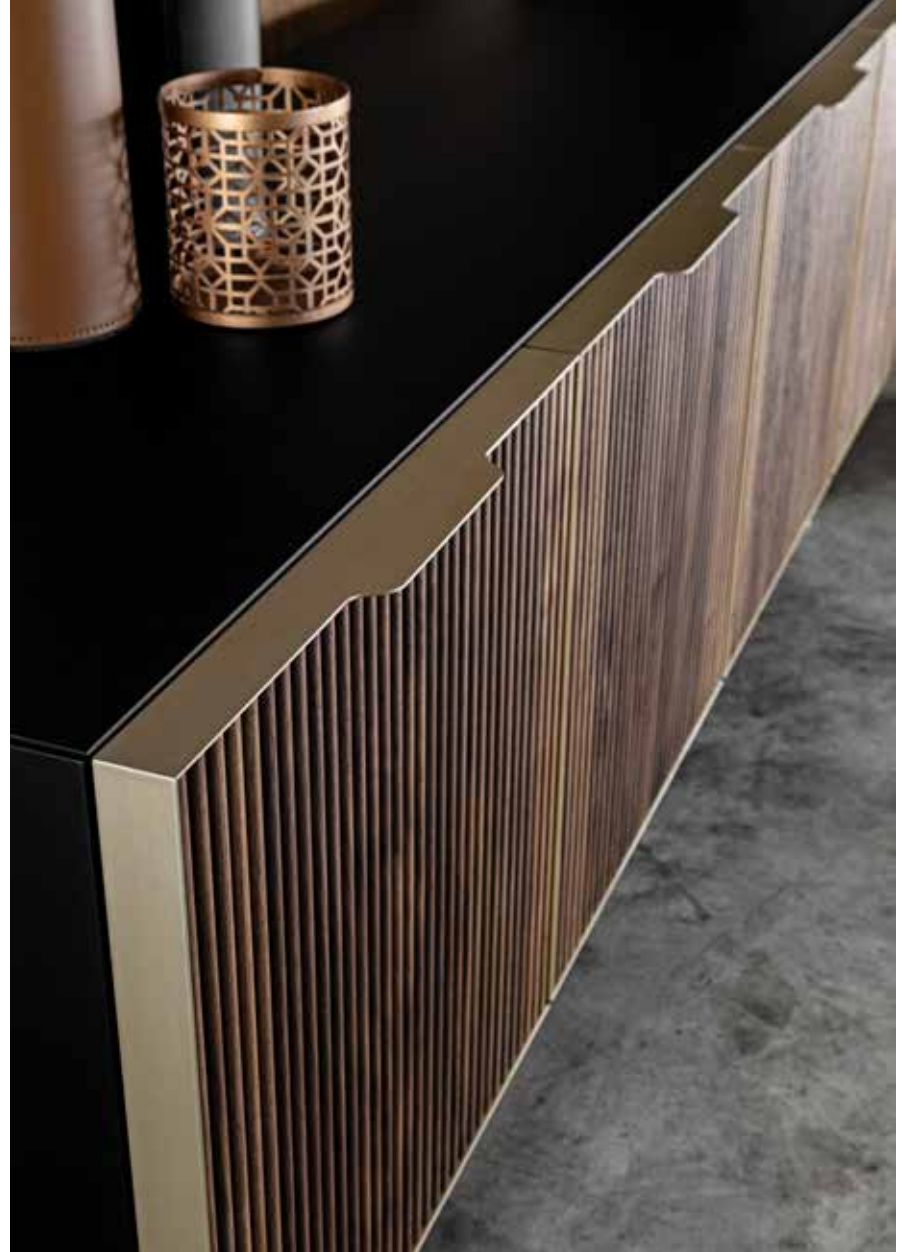

— **Garda Sideboard**

Design: MC Lab

External structure: matt lacquered col. black

Doors: matt canaletto walnut

Doors metal frame and feet: satin brass light

Legs: metal col. black