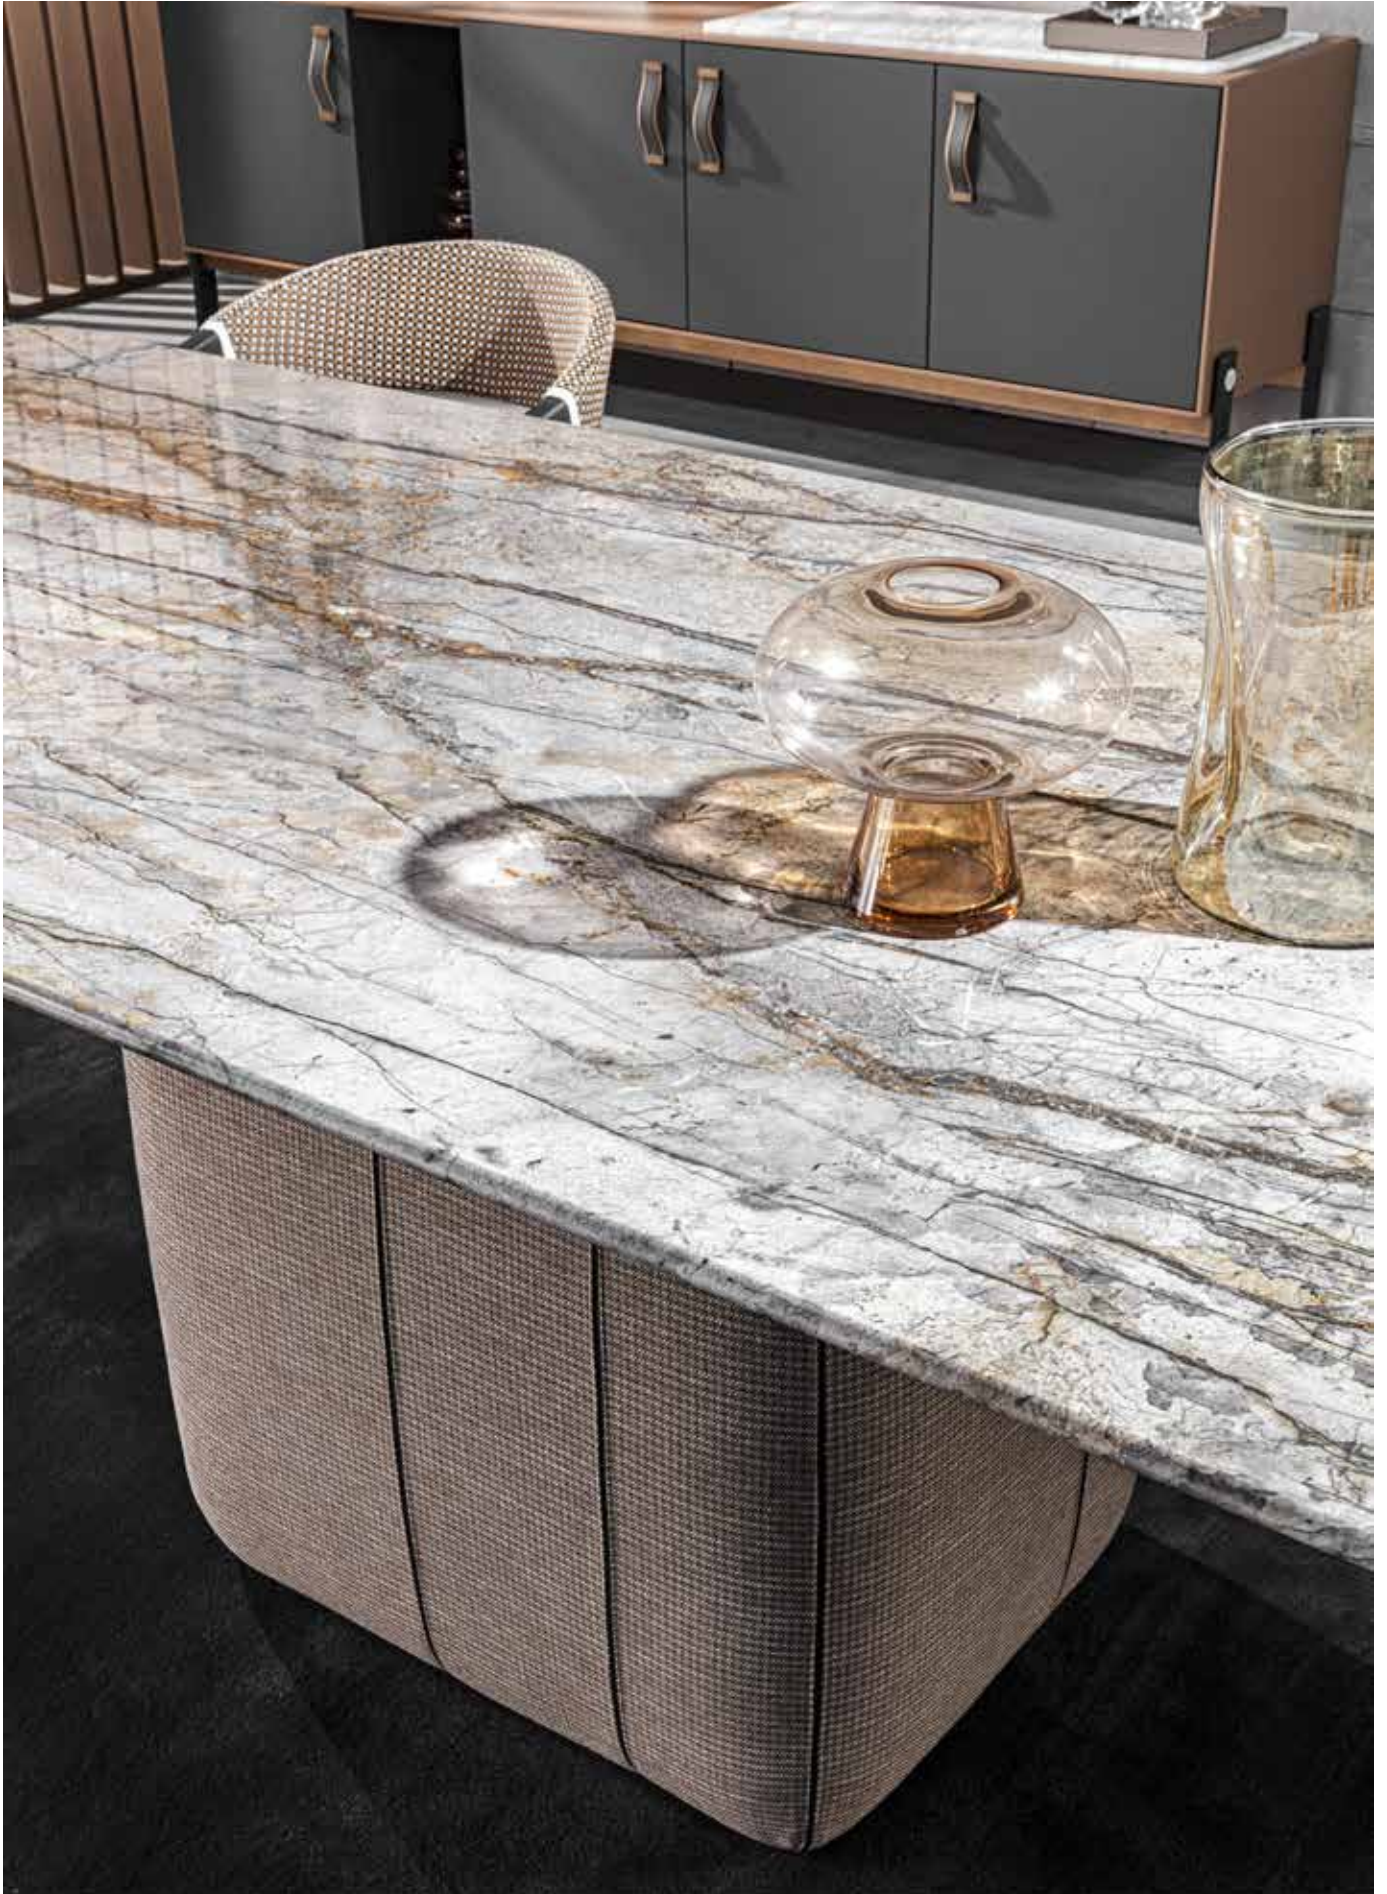

Design: Cesare Arosio

Top: marble Silver Roots matt

Legs: metal glossy greige / ash open pore col. pearl / saddle col. 19 sabbia

— **Sirmione Frame Rug**

Design: MC Lab

Main color: 99 nero

Frame color: 94 perla