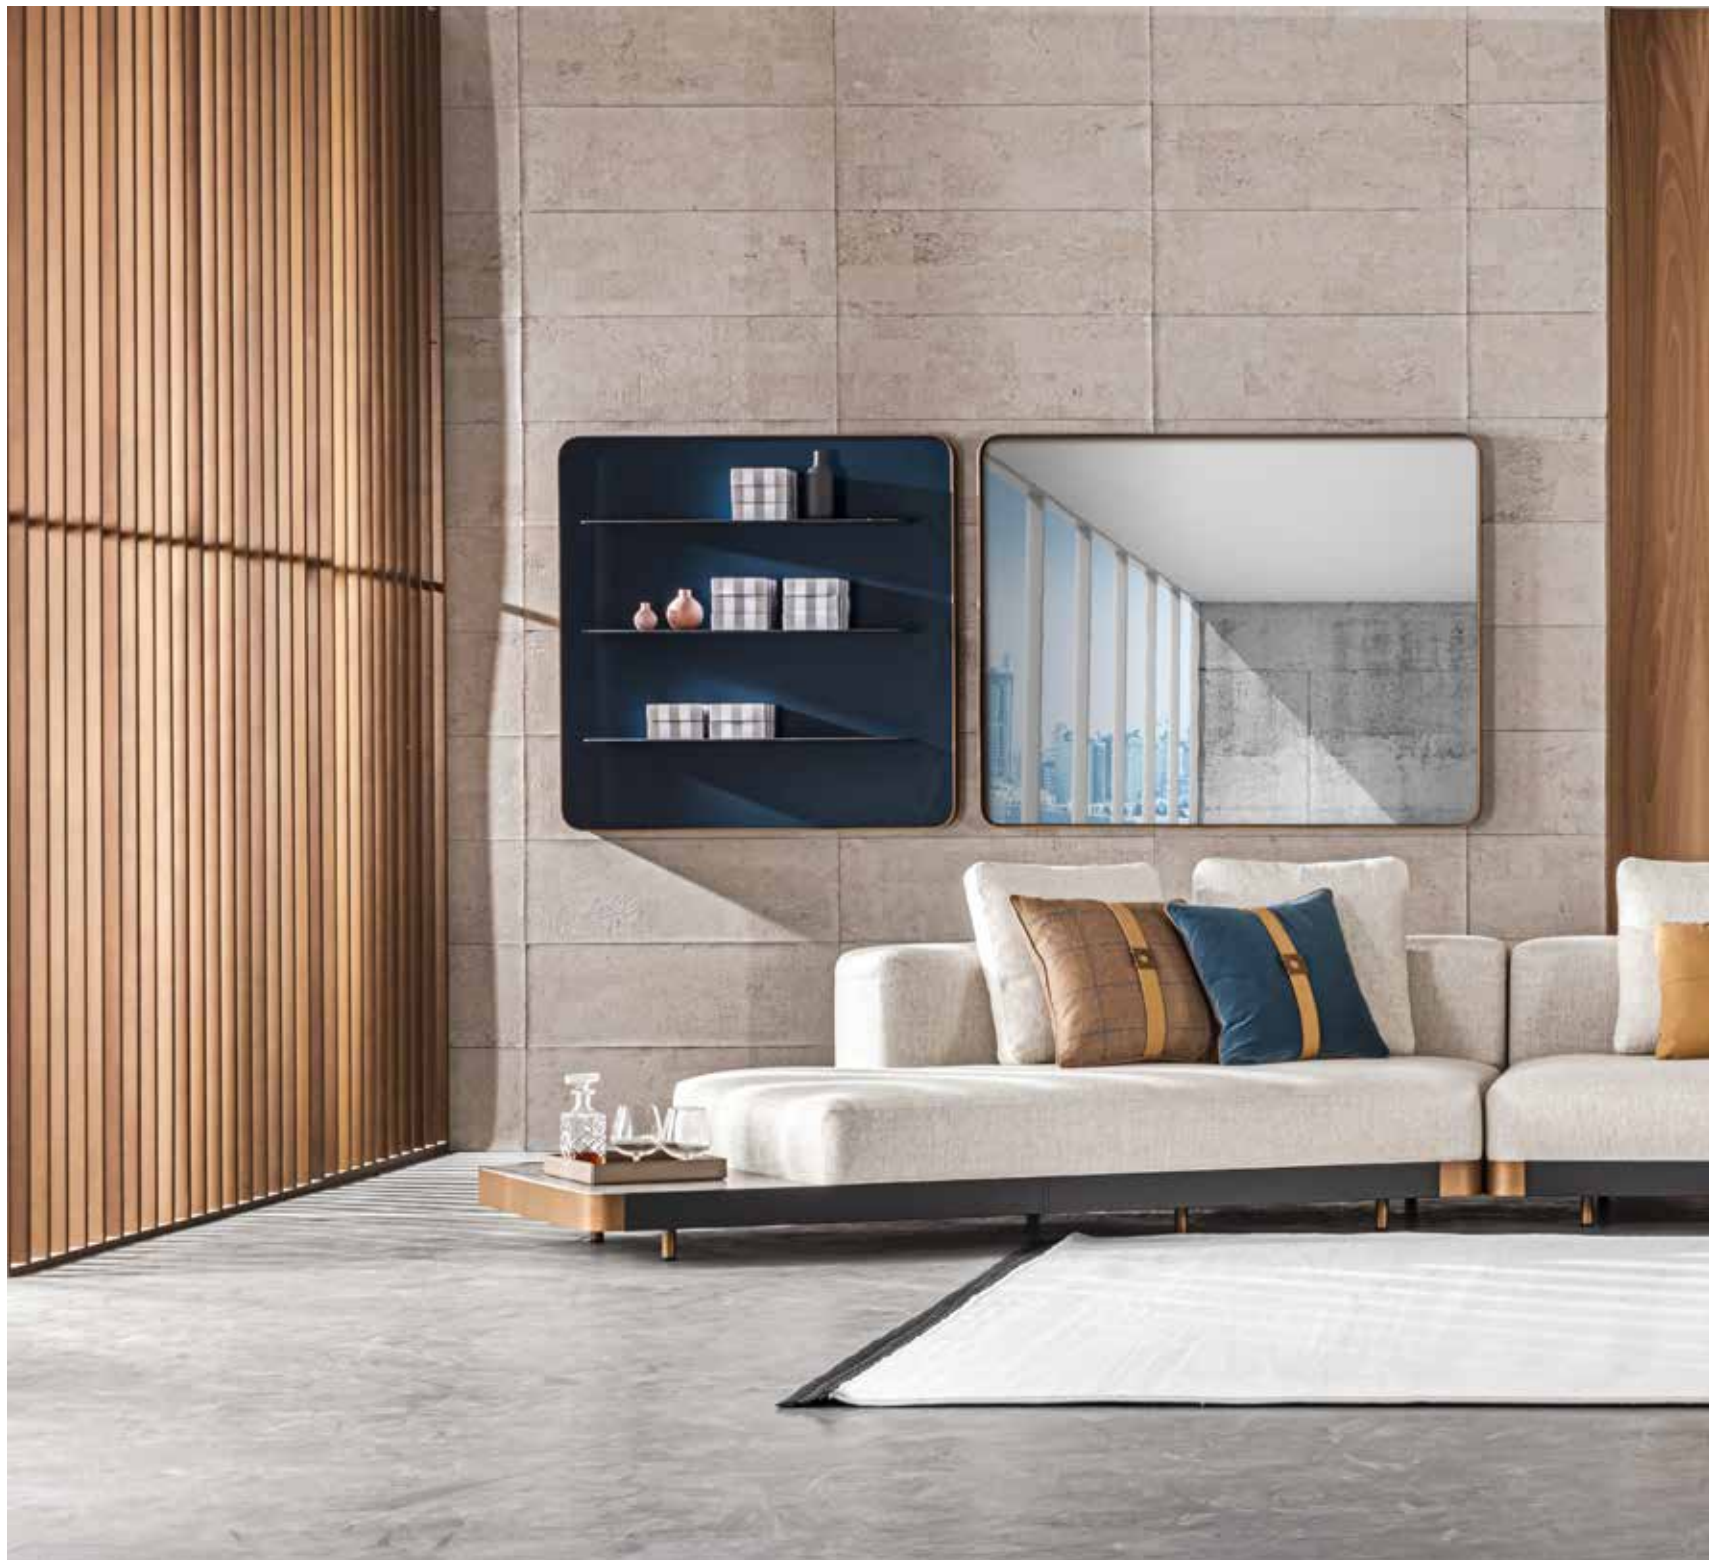

Levante Sofa —

Design: Bonura design

Cover 1: fabric cat. Style art. LI Jurga col. 02

Cover 2: leather cat. Elegance art. Fard col. 2342

Metal base: bronze

Saddle cover base: col. 26 grigio scuro

Integrated table: marble Silver Roots matt

Levante Wall System with shelves —

Design: Bonura design

Frame: bronze

Panel: matt lacquered col. teal

Shelves: saddle col. 26 grigio scuro

Levante Wall System —

Design: Bonura design

Frame: bronze

Panel: mirror bronze