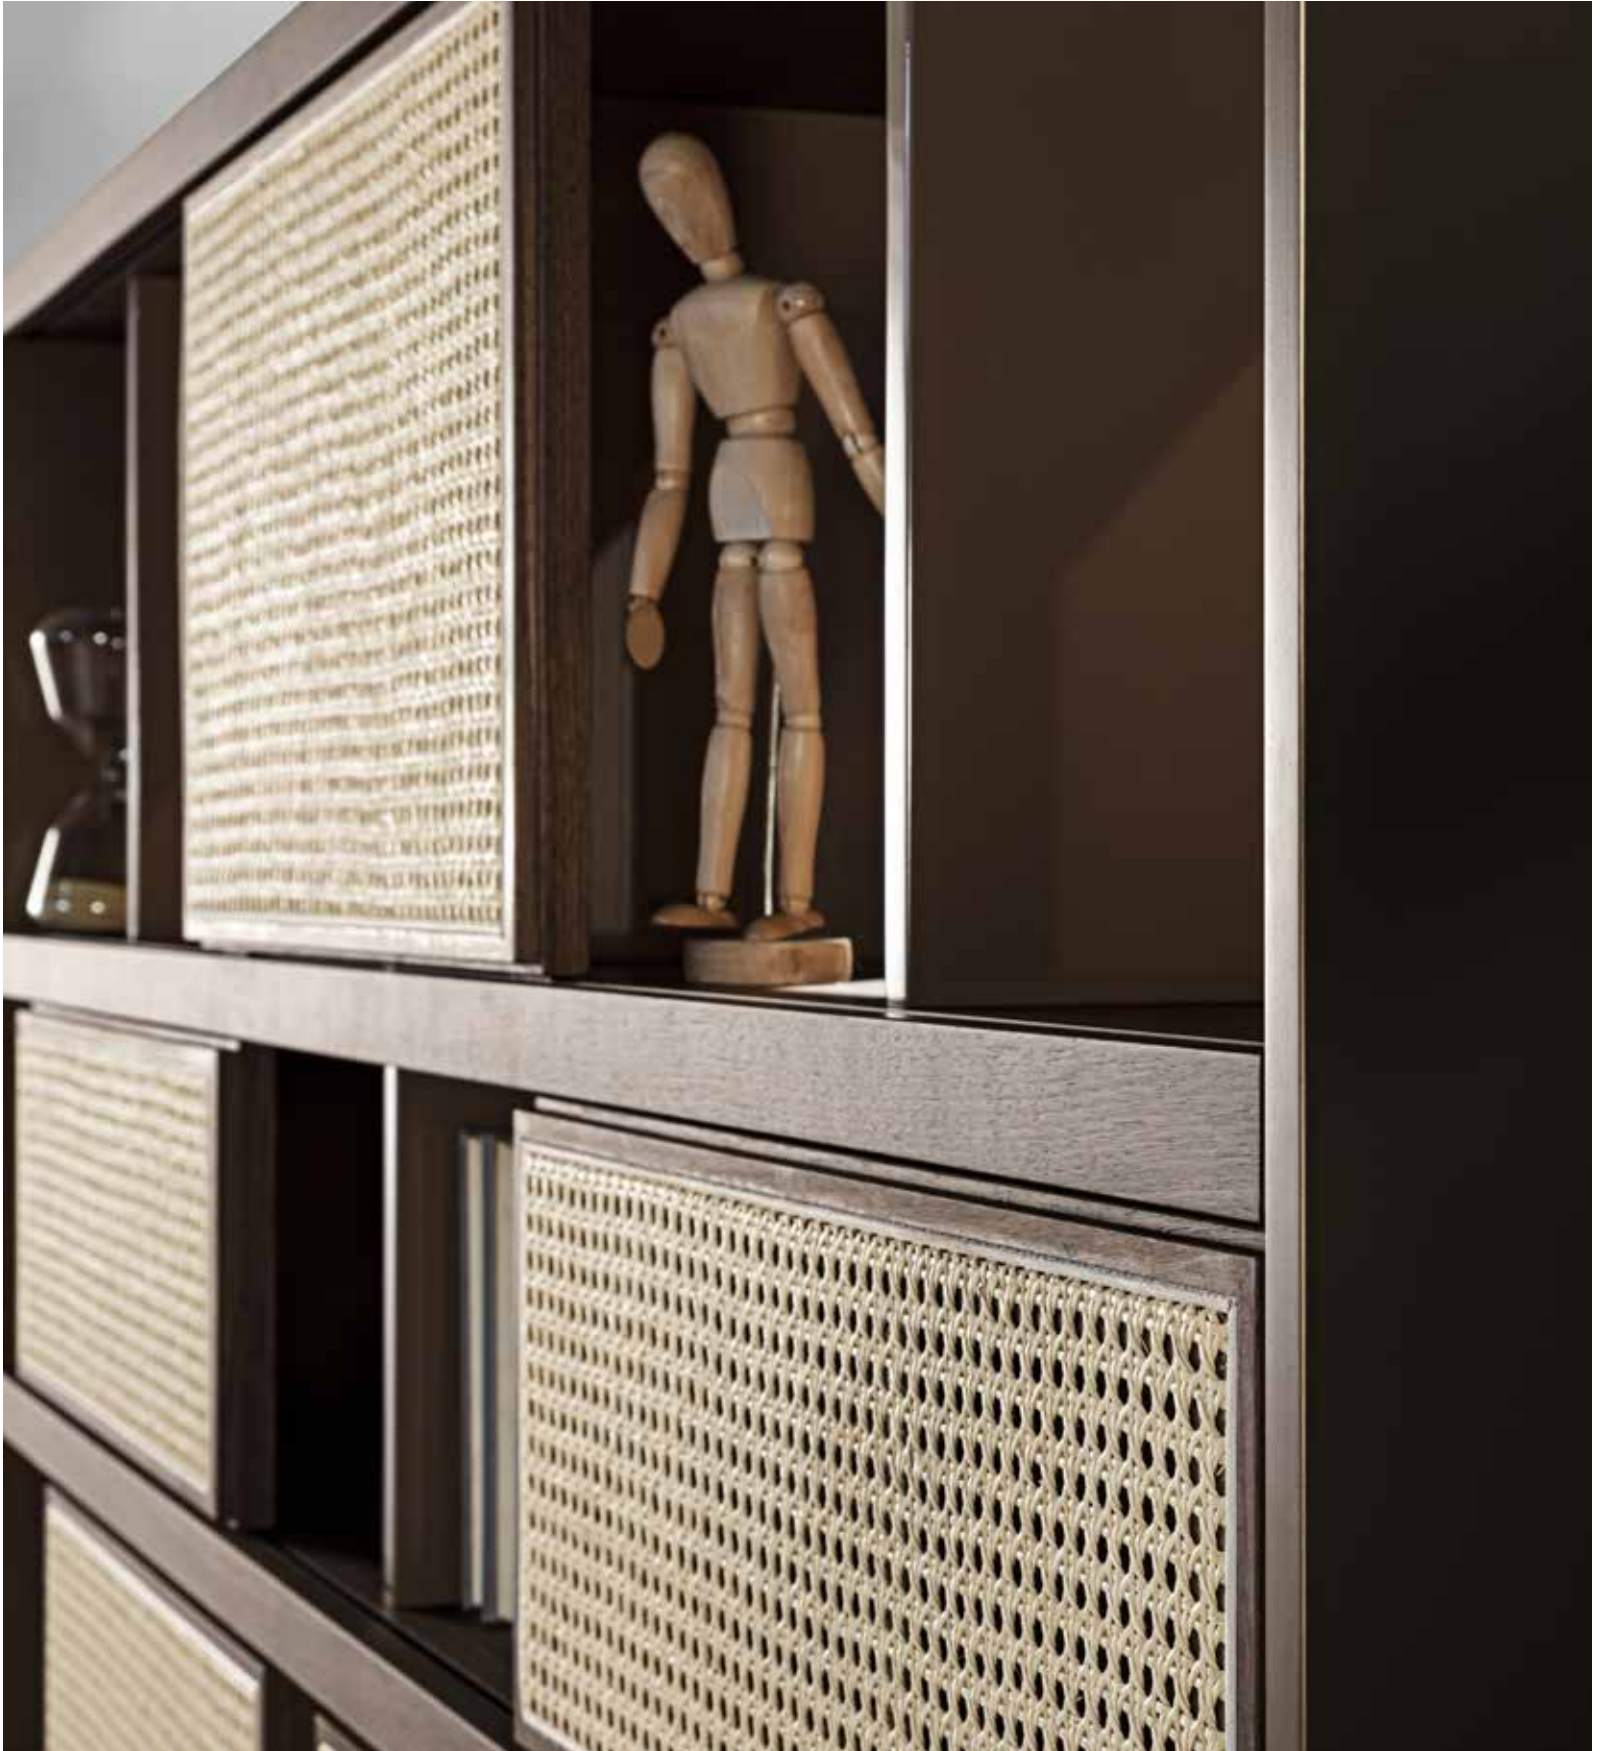

— **Viareggio Bookcase**

Design: MC Lab

Shelves: matt canaletto walnut

Sides: bronze finish

Internal partitions: glossy lacquered col. caramel

Sliding doors: vienna straw with matt canaletto walnut frame

— **Viareggio Bookcase**