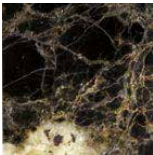

CALACATTA

cat. 1
matt | glossy

SAHARA NOIR

cat. 1
matt | glossy

SILVER ROOTS

cat. 1
matt | glossy

EMPERADOR DARK

cat. 2
matt | glossy

CARRARA

cat. 2
matt | glossy

STARDUST

cat. 2
matt | glossy

NERO MARQUINA

cat. 2
matt | glossy

TOP - BACK-PAINTED GLASS | TOP - VETRO RETROVERNICIATO

WHITE back-painted