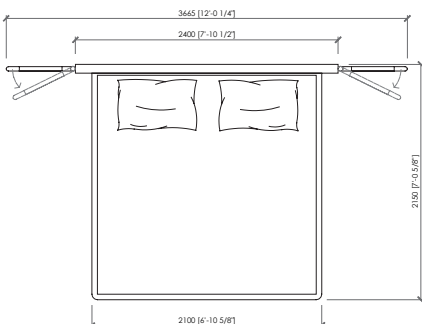

Rivestimento

Rivestimento testata e giroletto in tessuto o pelle, non sfoderabile.

Dimensioni materassi

*cm 160x200
queen size cm 152x203
cm 180x200
cm 200x200
king size cm 193x203*

Optional

Accessorio in cuoio

Note

Disponibile con box contenitore

ANZIO BED
 MC Lab - 2023

GENERAL DRAWING | DISEGNO GENERALE

saddle accessory | accessori cuoio

cm 367x215x100h (31h)
in 144"1/2x84"2/3x39"3/8h (12"1/5h)
 rete | slatted cm 160x200 | in 63"x78"3/4

US MARKET - QUEEN SIZE
cm 367x218x100h (31h)
in 144"1/2x85"5/6x39"3/8h (12"1/5h)
 rete | slatted cm 152x203 | in 60"x80"

cm 367x215x100h (31h)
in 144"1/2x84"2/3x39"3/8h (12"1/5h)
 rete | slatted cm 180x200 | in 70"6/7x78"3/4

cm 367x215x100h (31h)
in 144"1/2x84"2/3x39"3/8h (12"1/5h)
 rete | slatted cm 200x200 | in 63"x78"3/4

US MARKET - KING SIZE
cm 367x218x100h (31h)
in 144"1/2x85"5/6x39"3/8h (12"1/5h)
 rete | slatted cm 192x203 | in 76"x80"