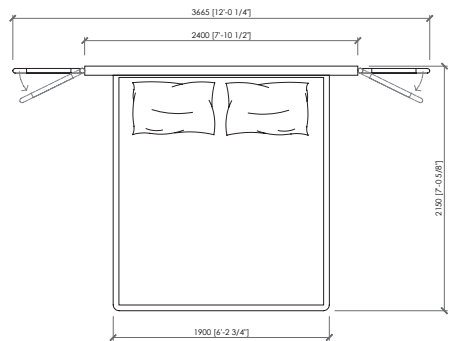

Rivestimento

Rivestimento testata e giroletto in tessuto o pelle, non sfoderabile.

Dimensioni materassi

*cm 160x200
queen size cm 152x203
cm 180x200
cm 200x200
king size cm 193x203*

Optional

Accessorio in cuoio

Note

Disponibile con box contenitore

ANZIO BED
 MC Lab - 2023

GENERAL DRAWING | DISEGNO GENERALE

saddle accessory | accessori cuoio

cm 367x215x100h (31h)
in 144"1/2x84"2/3x39"3/8h (12"1/5h)
 rete | slatted cm 160x200 | in 63"x78"3/4

US MARKET - QUEEN SIZE
cm 367x218x100h (31h)
in 144"1/2x85"5/6x39"3/8h (12"1/5h)
 rete | slatted cm 152x203 | in 60"x80"

cm 367x215x100h (31h)
in 144"1/2x84"2/3x39"3/8h (12"1/5h)
 rete | slatted cm 180x200 | in 70"6/7x78"3/4

cm 367x215x100h (31h)
in 144"1/2x84"2/3x39"3/8h (12"1/5h)
 rete | slatted cm 200x200 | in 63"x78"3/4

US MARKET - KING SIZE
cm 367x218x100h (31h)
in 144"1/2x85"5/6x39"3/8h (12"1/5h)
 rete | slatted cm 192x203 | in 76"x80"