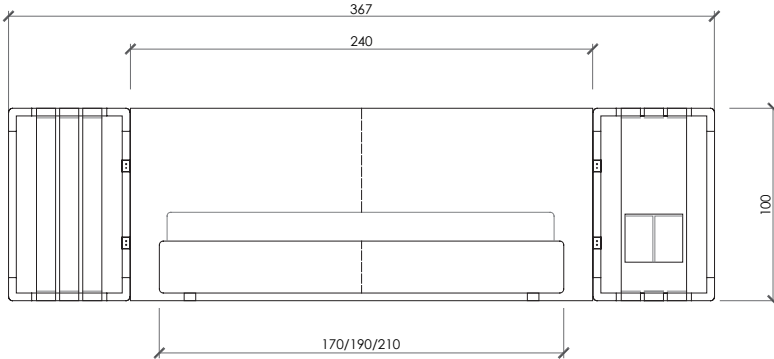

Rivestimento

Rivestimento testata e giroletto in tessuto o pelle, non sfoderabile.

Dimensioni materassi

*cm 160x200
queen size cm 152x203
cm 180x200
cm 200x200
king size cm 193x203*

Optional

Accessorio in cuoio

Note

Disponibile con box contenitore

ANZIO BED
 MC Lab - 2023

GENERAL DRAWING | DISEGNO GENERALE

saddle accessory | accessori cuoio

cm 367x215x100h (31h)
in 144"1/2x84"2/3x39"3/8h (12"1/5h)
 rete | slatted cm 160x200 | in 63"x78"3/4

US MARKET - QUEEN SIZE
cm 367x218x100h (31h)
in 144"1/2x85"5/6x39"3/8h (12"1/5h)
 rete | slatted cm 152x203 | in 60"x80"

cm 367x215x100h (31h)
in 144"1/2x84"2/3x39"3/8h (12"1/5h)
 rete | slatted cm 180x200 | in 70"6/7x78"3/4

cm 367x215x100h (31h)
in 144"1/2x84"2/3x39"3/8h (12"1/5h)
 rete | slatted cm 200x200 | in 63"x78"3/4

US MARKET - KING SIZE
cm 367x218x100h (31h)
in 144"1/2x85"5/6x39"3/8h (12"1/5h)
 rete | slatted cm 192x203 | in 76"x80"