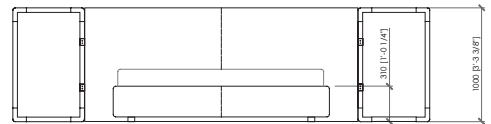

Rivestimento

Rivestimento testata e giroletto in tessuto o pelle, non sfoderabile.

Dimensioni materassi

*cm 160x200
queen size cm 152x203
cm 180x200
cm 200x200
king size cm 193x203*

Optional

Accessorio in cuoio

Note

Disponibile con box contenitore

ANZIO BED
 MC Lab - 2023

GENERAL DRAWING | DISEGNO GENERALE

saddle accessory | accessori cuoio

cm 367x215x100h (31h)
in 144"1/2x84"2/3x39"3/8h (12"1/5h)
 rete | slatted cm 160x200 | in 63"x78"3/4

US MARKET - QUEEN SIZE
cm 367x218x100h (31h)
in 144"1/2x85"5/6x39"3/8h (12"1/5h)
 rete | slatted cm 152x203 | in 60"x80"

cm 367x215x100h (31h)
in 144"1/2x84"2/3x39"3/8h (12"1/5h)
 rete | slatted cm 180x200 | in 70"6/7x78"3/4

cm 367x215x100h (31h)
in 144"1/2x84"2/3x39"3/8h (12"1/5h)
 rete | slatted cm 200x200 | in 63"x78"3/4

US MARKET - KING SIZE
cm 367x218x100h (31h)
in 144"1/2x85"5/6x39"3/8h (12"1/5h)
 rete | slatted cm 192x203 | in 76"x80"