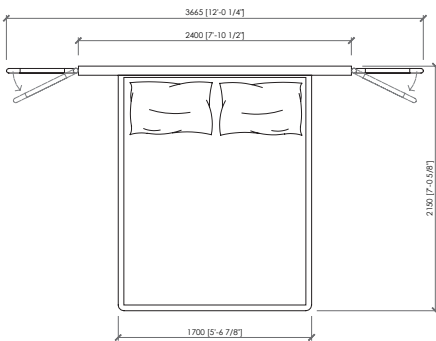

Rivestimento

Rivestimento testata e giroletto in tessuto o pelle, non sfoderabile.

Dimensioni materassi

*cm 160x200
queen size cm 152x203
cm 180x200
cm 200x200
king size cm 193x203*

Optional

Accessorio in cuoio

Note

Disponibile con box contenitore

ANZIO BED
 MC Lab - 2023

GENERAL DRAWING | DISEGNO GENERALE

saddle accessory | accessori cuoio

cm 367x215x100h (31h)
in 144"1/2x84"2/3x39"3/8h (12"1/5h)
 rete | slatted cm 160x200 | in 63"x78"3/4

US MARKET - QUEEN SIZE
cm 367x218x100h (31h)
in 144"1/2x85"5/6x39"3/8h (12"1/5h)
 rete | slatted cm 152x203 | in 60"x80"

cm 367x215x100h (31h)
in 144"1/2x84"2/3x39"3/8h (12"1/5h)
 rete | slatted cm 180x200 | in 70"6/7x78"3/4

cm 367x215x100h (31h)
in 144"1/2x84"2/3x39"3/8h (12"1/5h)
 rete | slatted cm 200x200 | in 63"x78"3/4

US MARKET - KING SIZE
cm 367x218x100h (31h)
in 144"1/2x85"5/6x39"3/8h (12"1/5h)
 rete | slatted cm 192x203 | in 76"x80"