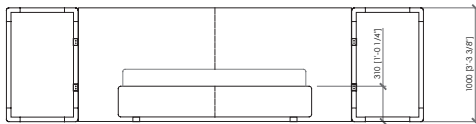

Rivestimento

Rivestimento testata e giroletto in tessuto o pelle, non sfoderabile.

Dimensioni materassi

*cm 160x200
queen size cm 152x203
cm 180x200
cm 200x200
king size cm 193x203*

Optional

Accessorio in cuoio

Note

Disponibile con box contenitore

ANZIO BED
 MC Lab - 2023

GENERAL DRAWING | DISEGNO GENERALE

saddle accessory | accessori cuoio

cm 367x215x100h (31h)
in 144"1/2x84"2/3x39"3/8h (12"1/5h)
 rete | slatted cm 160x200 | in 63"x78"3/4

US MARKET - QUEEN SIZE
cm 367x218x100h (31h)
in 144"1/2x85"5/6x39"3/8h (12"1/5h)
 rete | slatted cm 152x203 | in 60"x80"

cm 367x215x100h (31h)
in 144"1/2x84"2/3x39"3/8h (12"1/5h)
 rete | slatted cm 180x200 | in 70"6/7x78"3/4

cm 367x215x100h (31h)
in 144"1/2x84"2/3x39"3/8h (12"1/5h)
 rete | slatted cm 200x200 | in 63"x78"3/4

US MARKET - KING SIZE
cm 367x218x100h (31h)
in 144"1/2x85"5/6x39"3/8h (12"1/5h)
 rete | slatted cm 192x203 | in 76"x80"