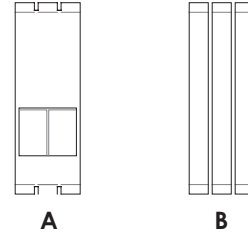

Rivestimento

Rivestimento testata e giroletto in tessuto o pelle, non sfoderabile.

Dimensioni materassi

*cm 160x200
queen size cm 152x203
cm 180x200
cm 200x200
king size cm 193x203*

Optional

Accessorio in cuoio

Note

Disponibile con box contenitore

ANZIO BED
 MC Lab - 2023

GENERAL DRAWING | DISEGNO GENERALE

saddle accessory | accessori cuoio

cm 367x215x100h (31h)
in 144"1/2x84"2/3x39"3/8h (12"1/5h)
 rete | slatted cm 160x200 | in 63"x78"3/4

US MARKET - QUEEN SIZE
cm 367x218x100h (31h)
in 144"1/2x85"5/6x39"3/8h (12"1/5h)
 rete | slatted cm 152x203 | in 60"x80"

cm 367x215x100h (31h)
in 144"1/2x84"2/3x39"3/8h (12"1/5h)
 rete | slatted cm 180x200 | in 70"6/7x78"3/4

cm 367x215x100h (31h)
in 144"1/2x84"2/3x39"3/8h (12"1/5h)
 rete | slatted cm 200x200 | in 63"x78"3/4

US MARKET - KING SIZE
cm 367x218x100h (31h)
in 144"1/2x85"5/6x39"3/8h (12"1/5h)
 rete | slatted cm 192x203 | in 76"x80"