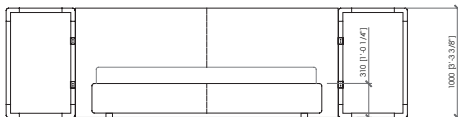

Rivestimento

Rivestimento testata e giroletto in tessuto o pelle, non sfoderabile.

Dimensioni materassi

*cm 160x200
queen size cm 152x203
cm 180x200
cm 200x200
king size cm 193x203*

Optional

Accessorio in cuoio

Note

Disponibile con box contenitore

ANZIO BED
 MC Lab - 2023

GENERAL DRAWING | DISEGNO GENERALE

saddle accessory | accessori cuoio

cm 367x215x100h (31h)
in 144"1/2x84"2/3x39"3/8h (12"1/5h)
 rete | slatted cm 160x200 | in 63"x78"3/4

US MARKET - QUEEN SIZE
cm 367x218x100h (31h)
in 144"1/2x85"5/6x39"3/8h (12"1/5h)
 rete | slatted cm 152x203 | in 60"x80"

cm 367x215x100h (31h)
in 144"1/2x84"2/3x39"3/8h (12"1/5h)
 rete | slatted cm 180x200 | in 70"6/7x78"3/4

cm 367x215x100h (31h)
in 144"1/2x84"2/3x39"3/8h (12"1/5h)
 rete | slatted cm 200x200 | in 63"x78"3/4

US MARKET - KING SIZE
cm 367x218x100h (31h)
in 144"1/2x85"5/6x39"3/8h (12"1/5h)
 rete | slatted cm 192x203 | in 76"x80"