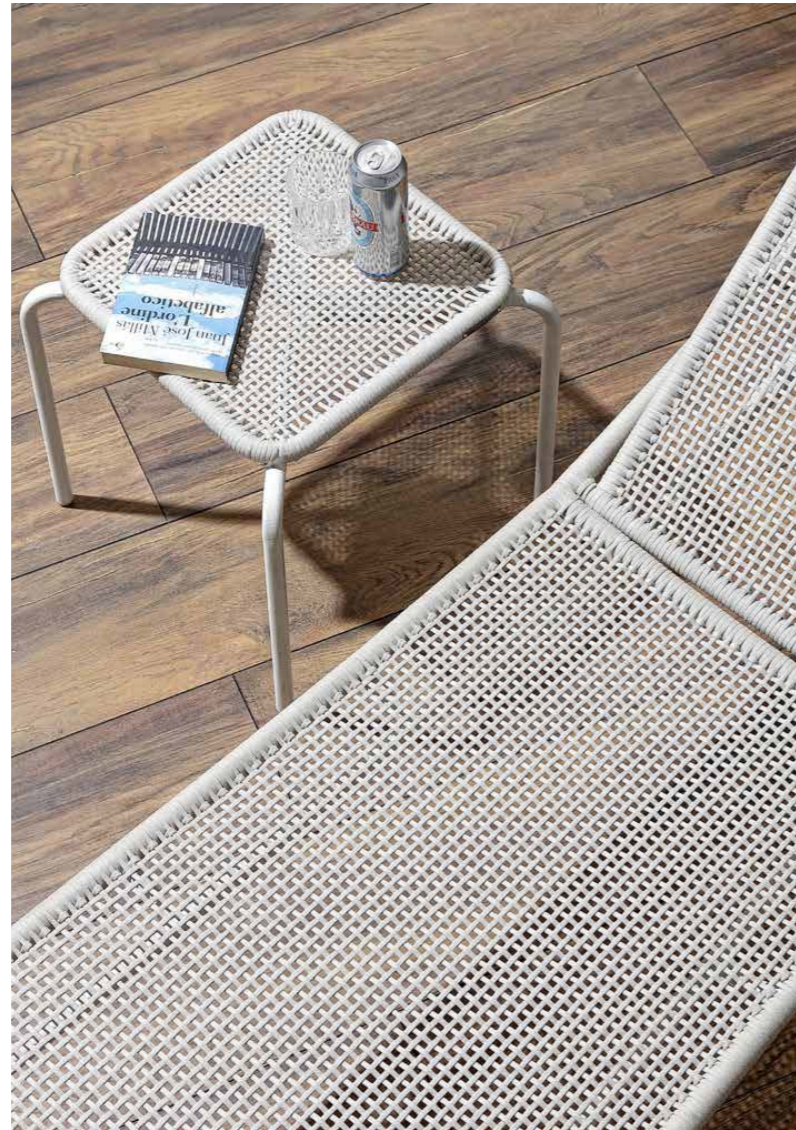

Design: MC Lab

Structure and tray: metal white

— **Argentario Table**

Design: MC Lab

Structure and top: metal dark brown

— **Salento Chair and Arm Chair**

Design: MC Lab

Structure and top: metal dark brown  
with antracite interlacings