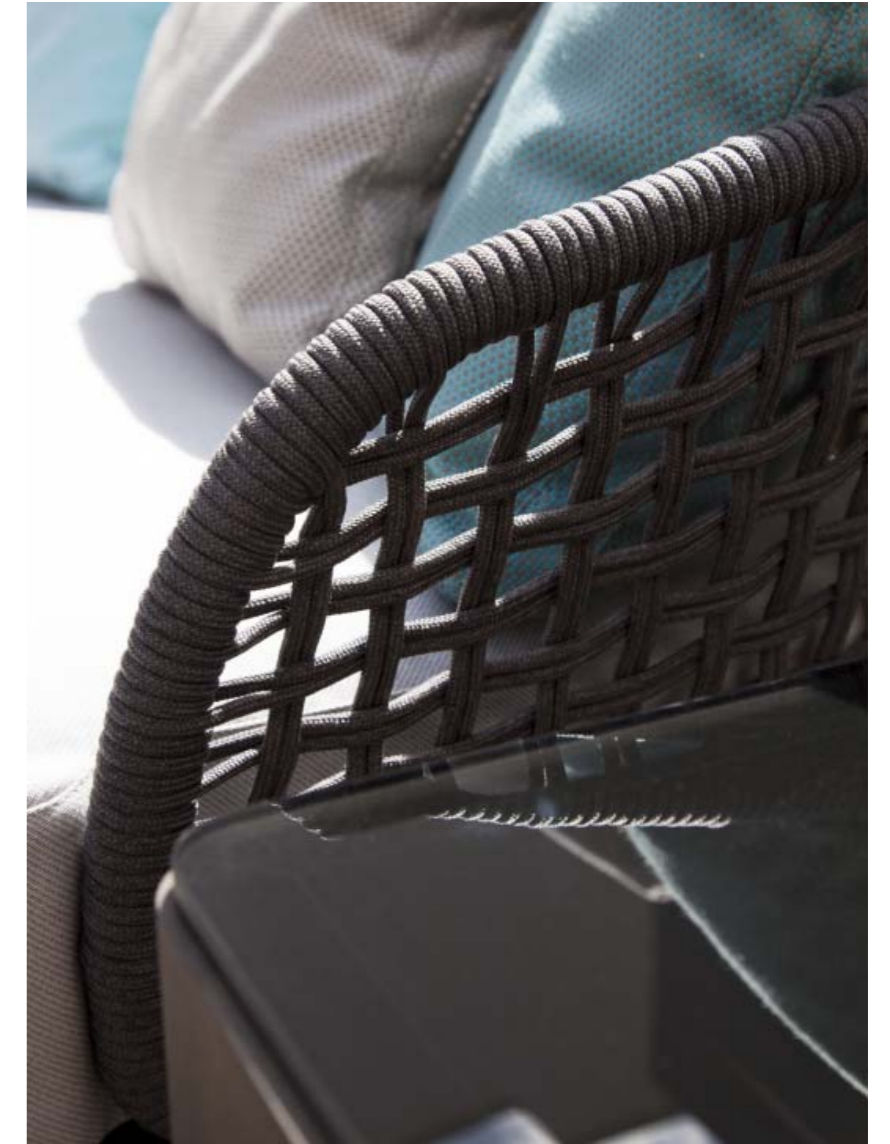

— **Lungotevere Sofa and Armchair**

Design: MC Lab

Legs: Iroko col. grey

Back: grey interlacings

Seat cushion cover: cat. Life art. FL Break col. 1

Back cushion cover 1: fabric cat. Style art. FL Twilight col. 312

Back cushion cover 2: fabric cat. Style art. GL Lampedusa col. 9

— **Doge Side table**

Design: MC Lab

Legs: Iroko col. grey

Top: back-painted glass black