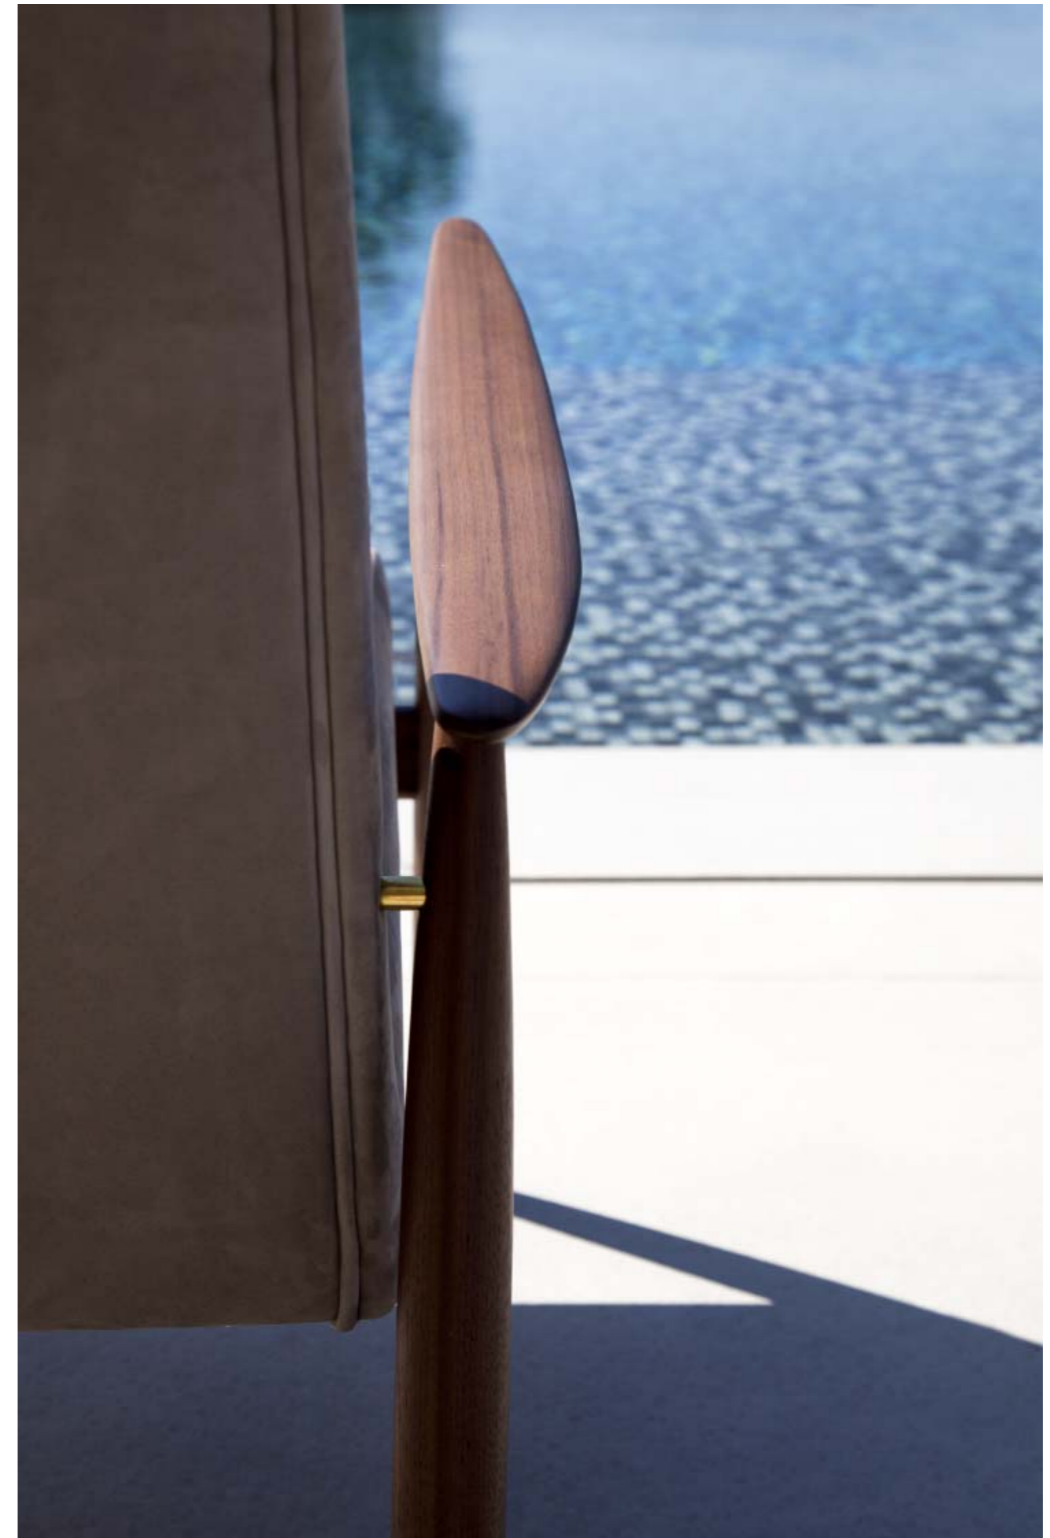

Top: smoked glass

**Biancamano Chair —**

Design: MC Lab

Cover: eco leather cat. Life art. FL Platinum FR col. 12

Legs: Iroko col. natural

— **Axum Side Table**

Design: MC Lab

Structure: metal col. Riviera sand