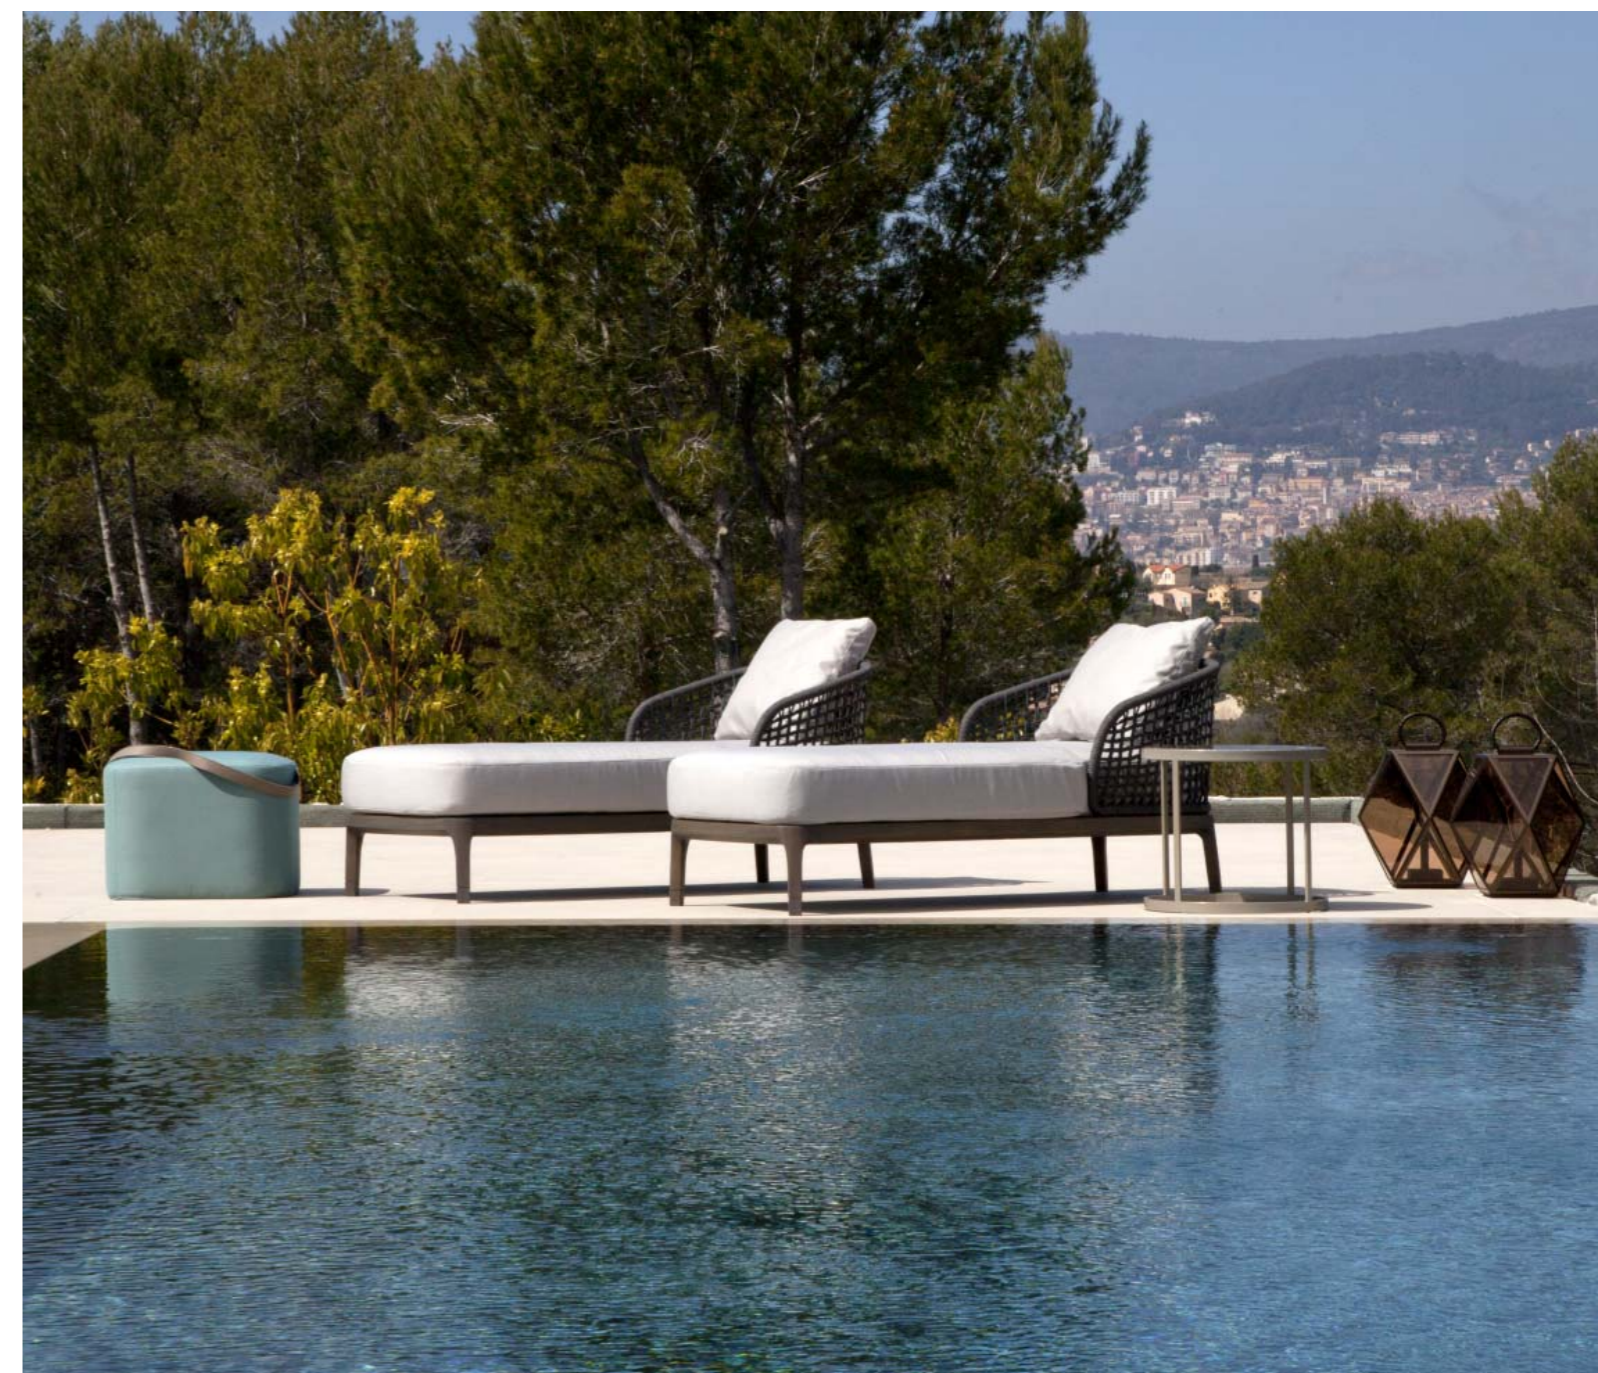

— **Grantorino Pouf**

Design: MC Lab

Structure: fabric cat. Style art. FL Twilight col. 312

Belt: eco leather cat. Life art. FL Platinum FR col. 14

— **Axum Side Table**

Design: MC Lab

Structure: metal col. Riviera sand

Top: Cardoso stone

— **Lungotevere Chaise Longue**

Design: MC Lab

Legs: Iroko col. grey

Back: grey interlacings

Seat cushion cover: cat. Life art. FL Break col. 1

Back cushion cover: fabric cat. Style art. GL Lampedusa col. 9