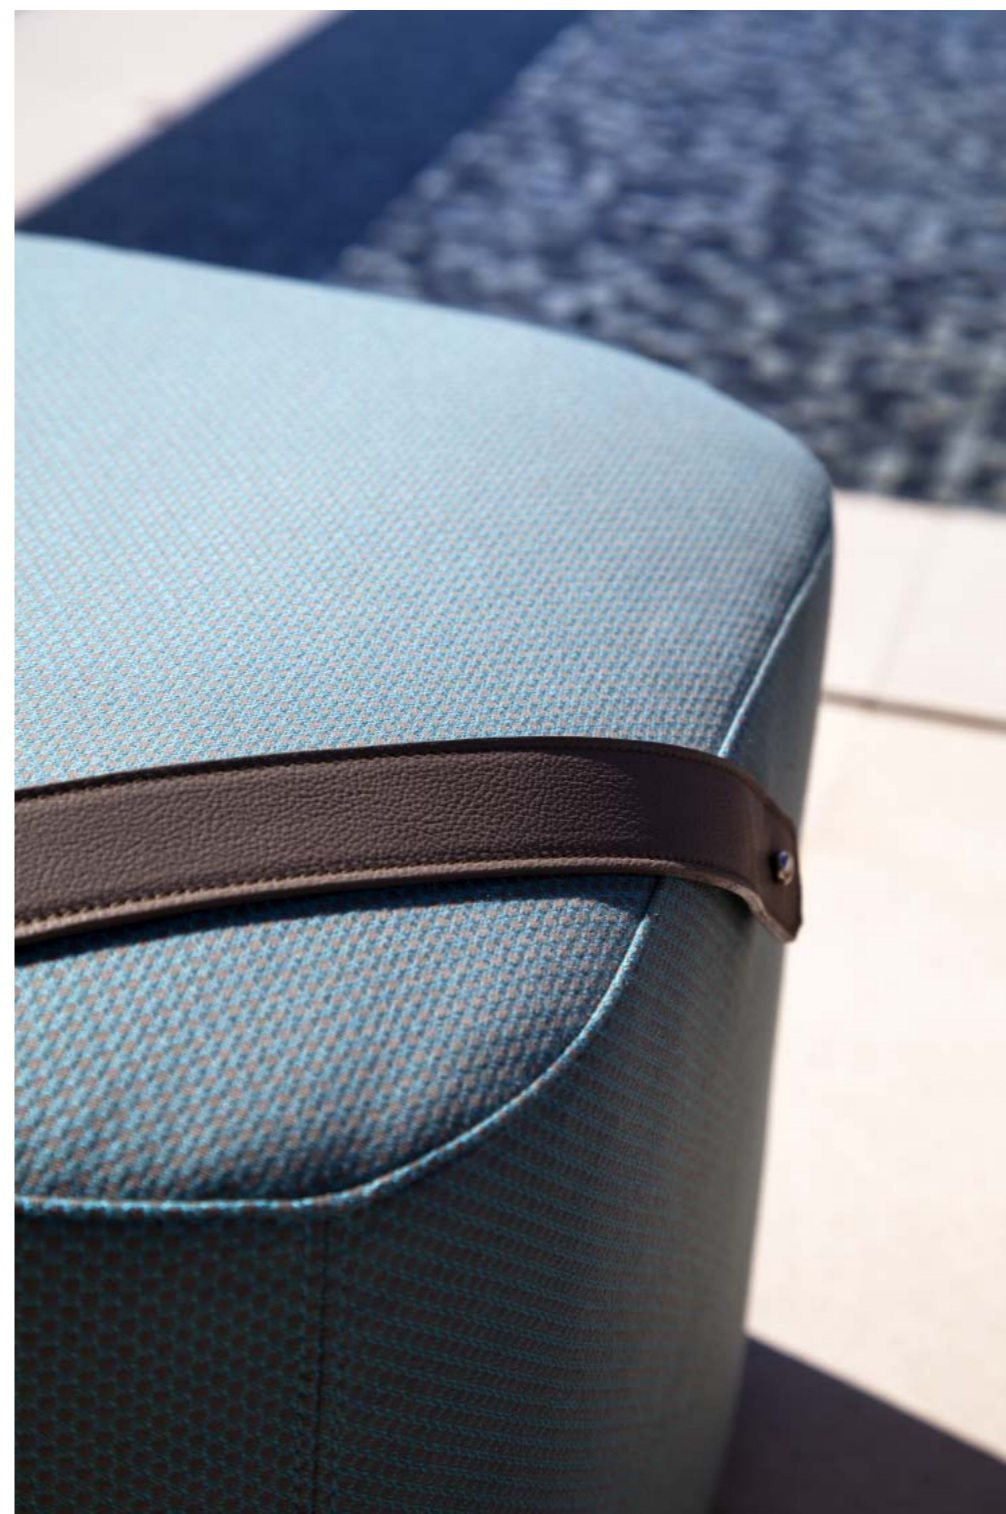

— **Grantorino Pouf**

Design: MC Lab

Cover: fabric cat. Style art. GL Lampedusa col. 31
Belt: eco leather cat. Life art. FL Platinum FR col. 14