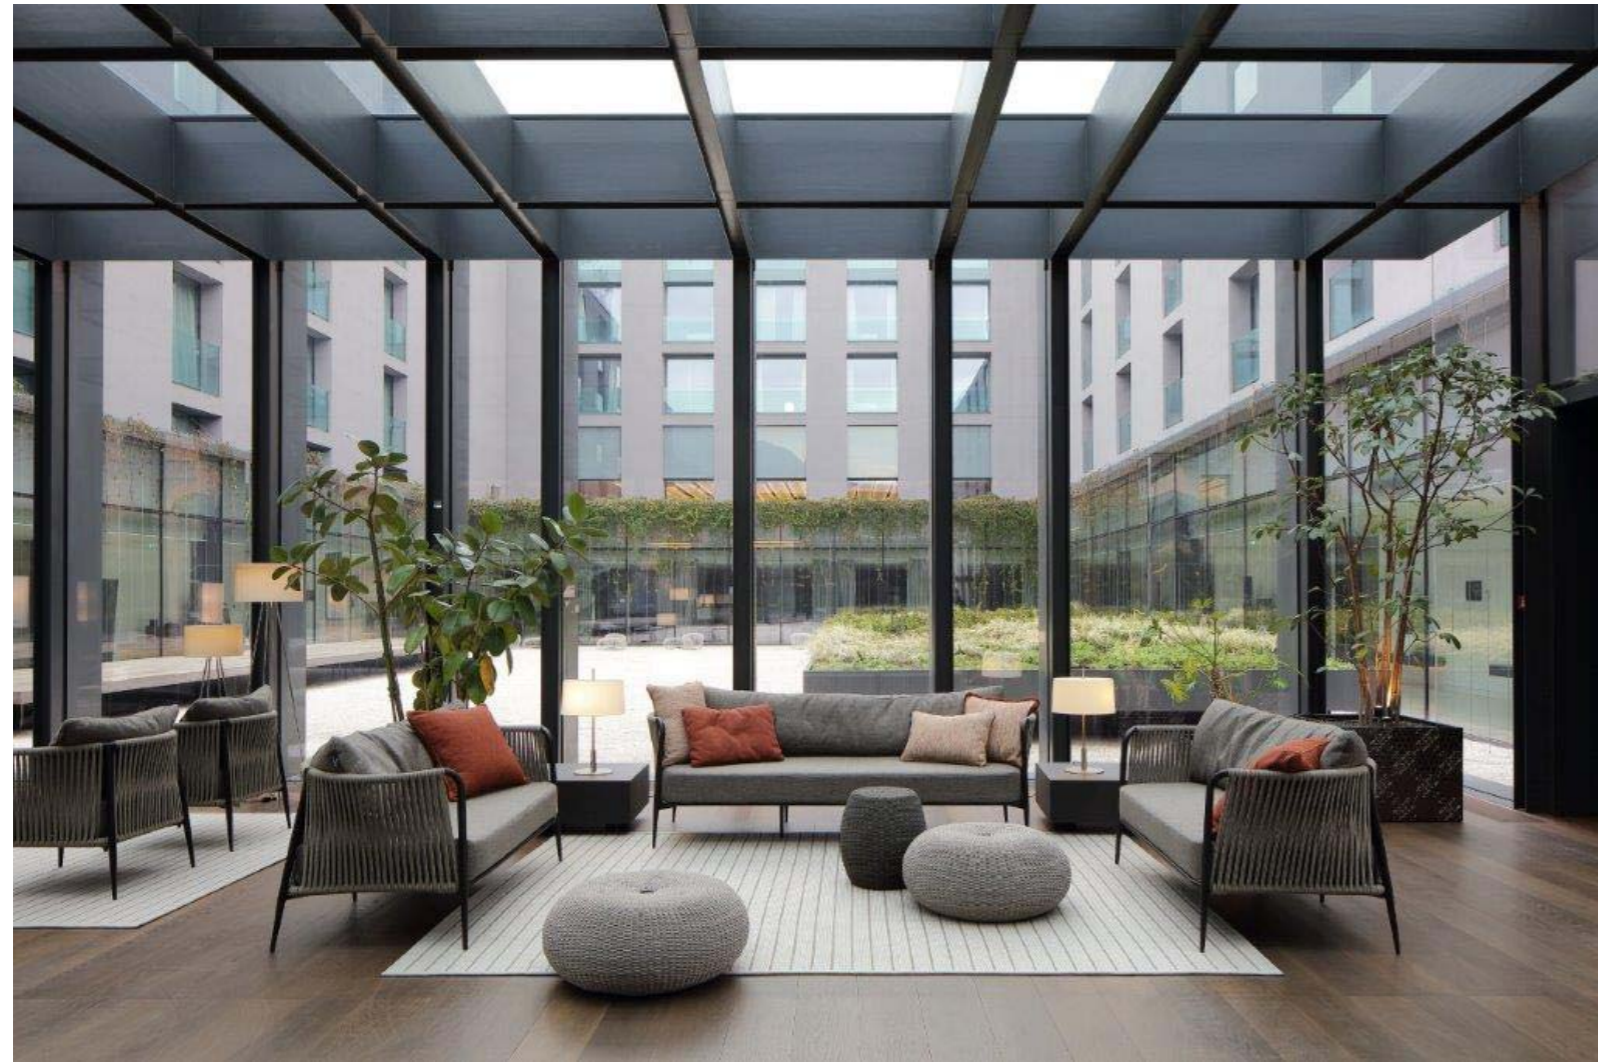

Versilia Sofa and Armchair —

Design: MC Lab

Structure: dark brown with dark brown interlacings
Seat and back cover: fabric cat. Style art. GL Ponza col. 2

Otranto Pouf —

Design: MC Lab

Interlacings: col. chiku beige

Sorrento Pouf —

Design: MC Lab

Interlacings: col. dark grey

Adriatico Rug —

Design: MC Lab

Colors: col. tortora / ecru