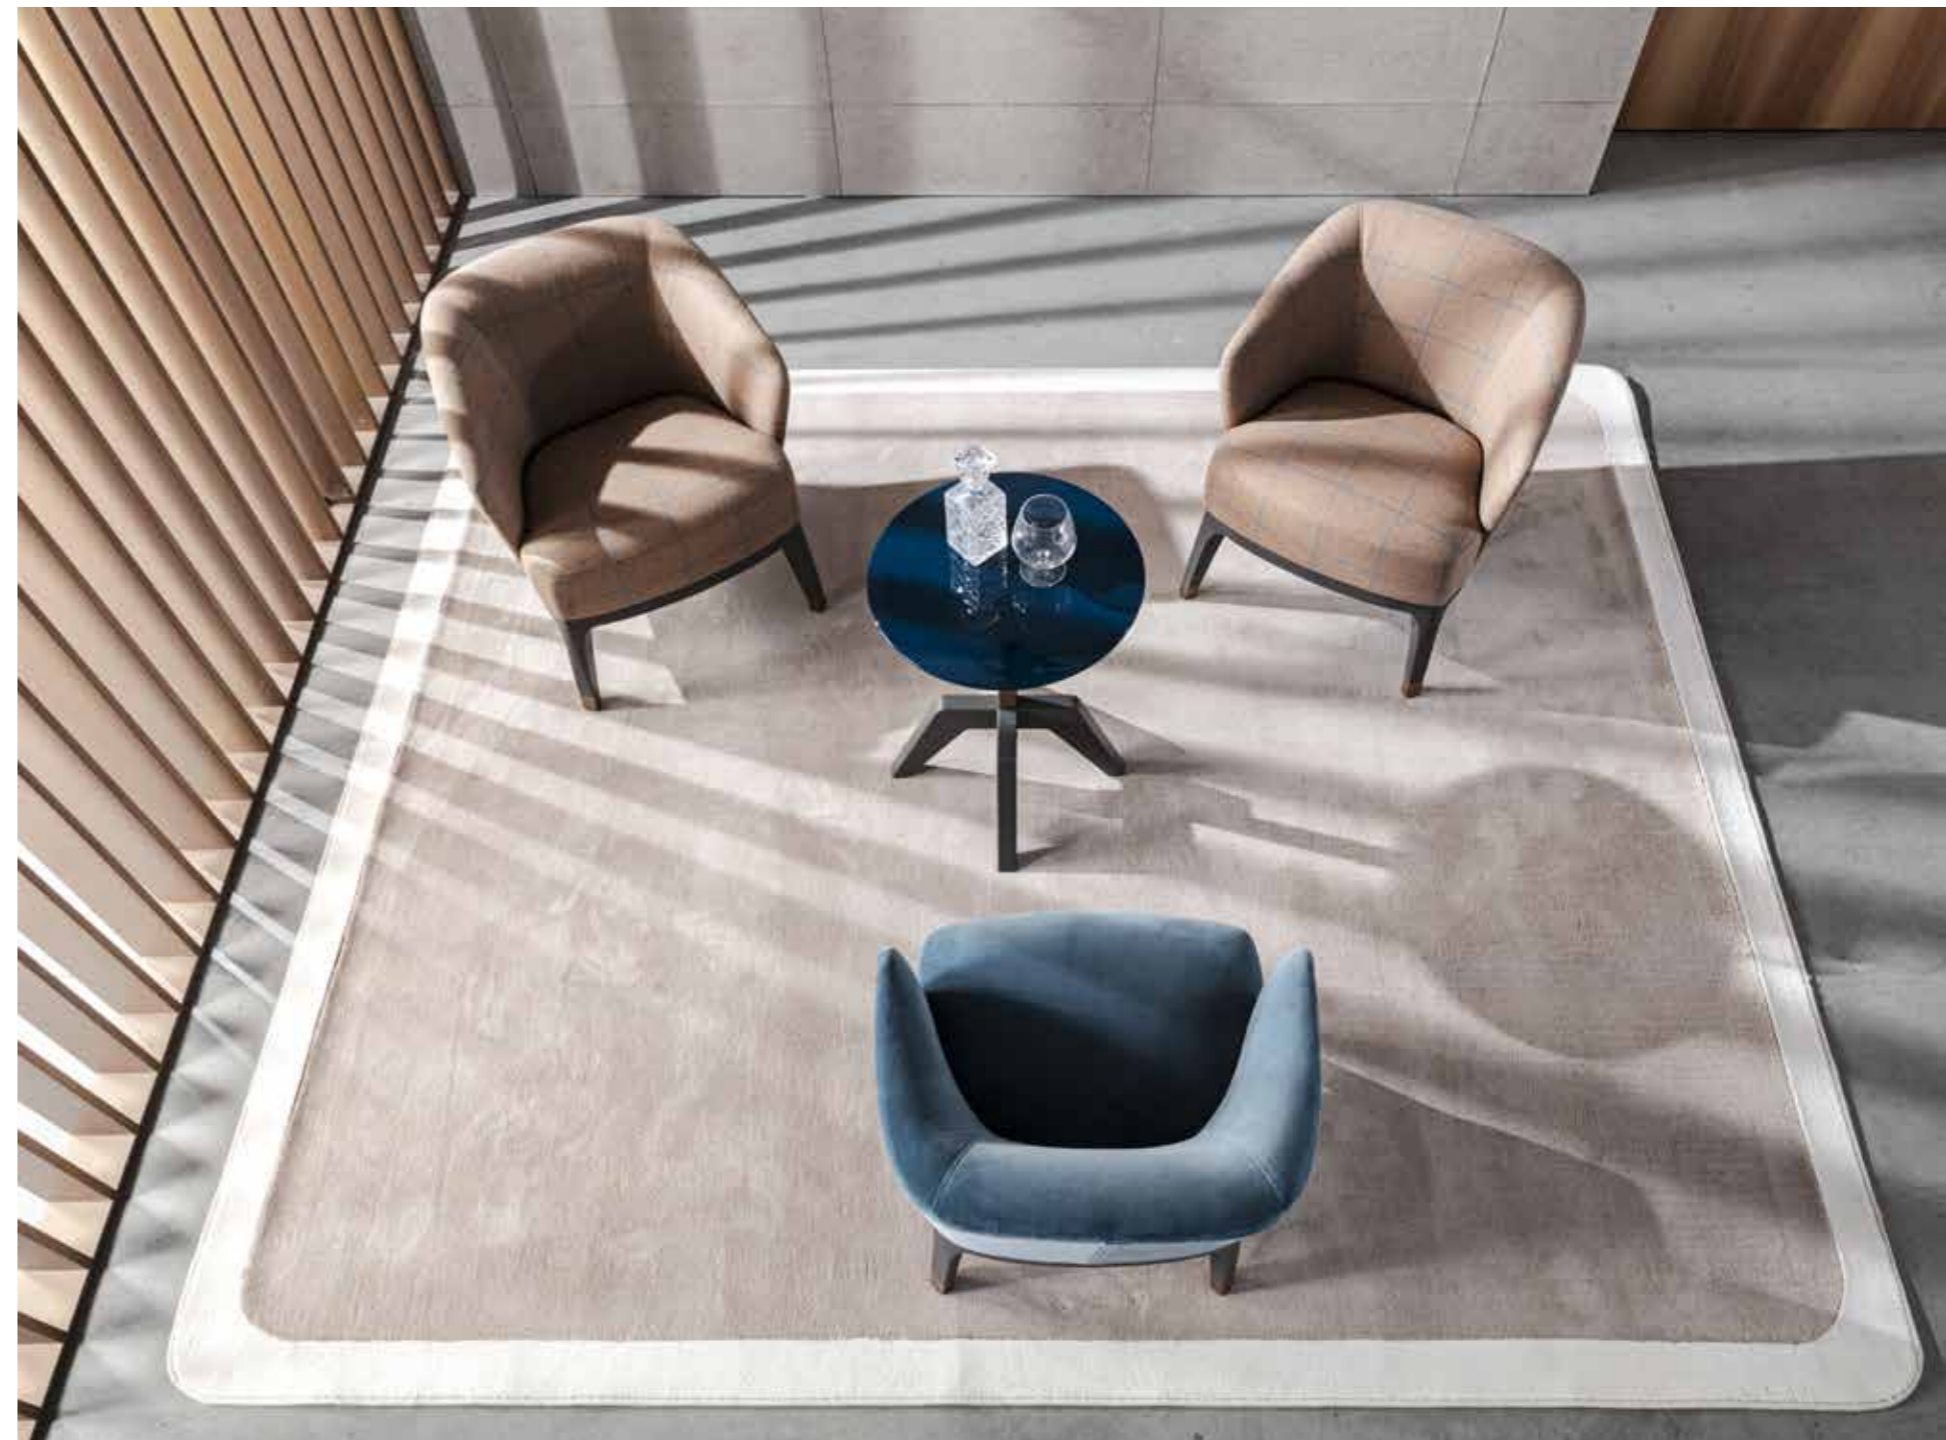

— **Sirmione Frame Rug**

Design: MC Lab

Main color: 43 ecrù

Frame color: 03 bianco

— **Bigli Side table**

Design: MC Lab

Legs: ash open pore col. anthracite

Tube: bronze

Top: glossy lacquered col. teal

— **Lungotevere Lounge Armchair**

Design: MC Lab

Cover: fabric cat. Style art. SI Lario col. 1406

Legs: ash open pore col. anthracite

Metal feet: bronze