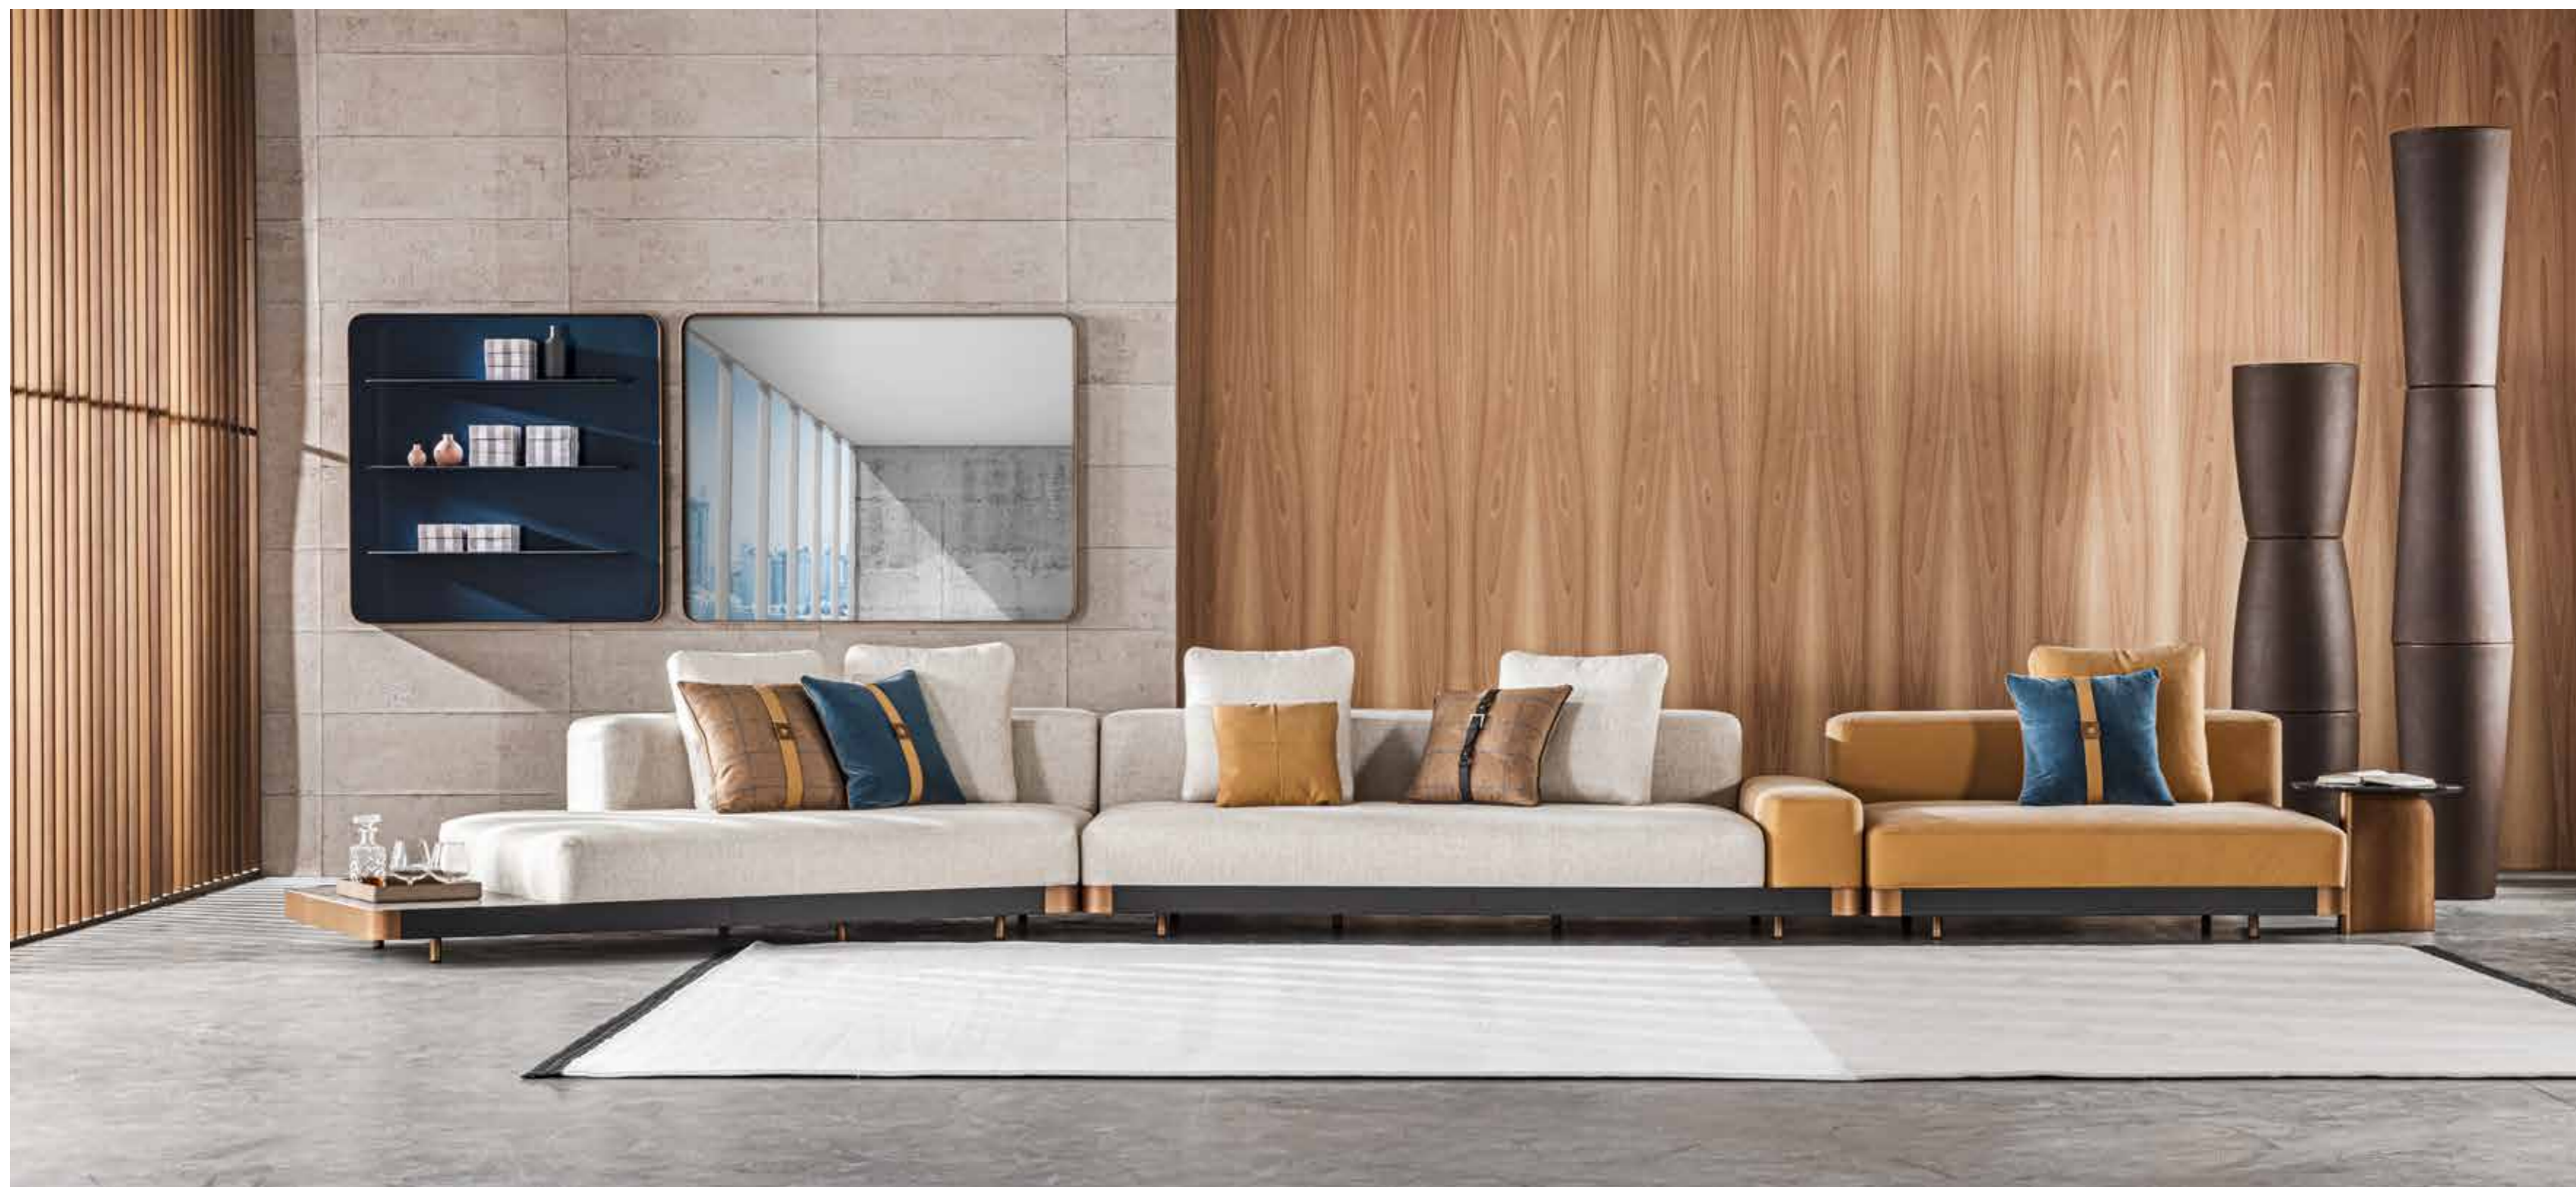

Levante Sofa —

Design: Bonura design

Cover 1: fabric cat. Style art. LI Jurga col. 02
Cover 2: leather cat. Elegance art. Fard col. 2342
Metal base: bronze

Saddle cover base: col. 26 grigio scuro
Integrated table: marble Silver Roots matt

Levante Wall System with shelves —

Design: Bonura design

Frame: bronze
Panel: matt lacquered col. teal
Shelves: saddle col. 26 grigio scuro

Levante Wall System —

Design: Bonura design

Frame: bronze
Panel: mirror bronze

— Twenty Rug

Design: MC Lab

Colors: 03 bianco / 05 latte
Saddle band: col. 26 grigio scuro

— Bolgheri side table

Design: Bonura design

Top: glossy lacquered col. anthracite
Metal base: bronze