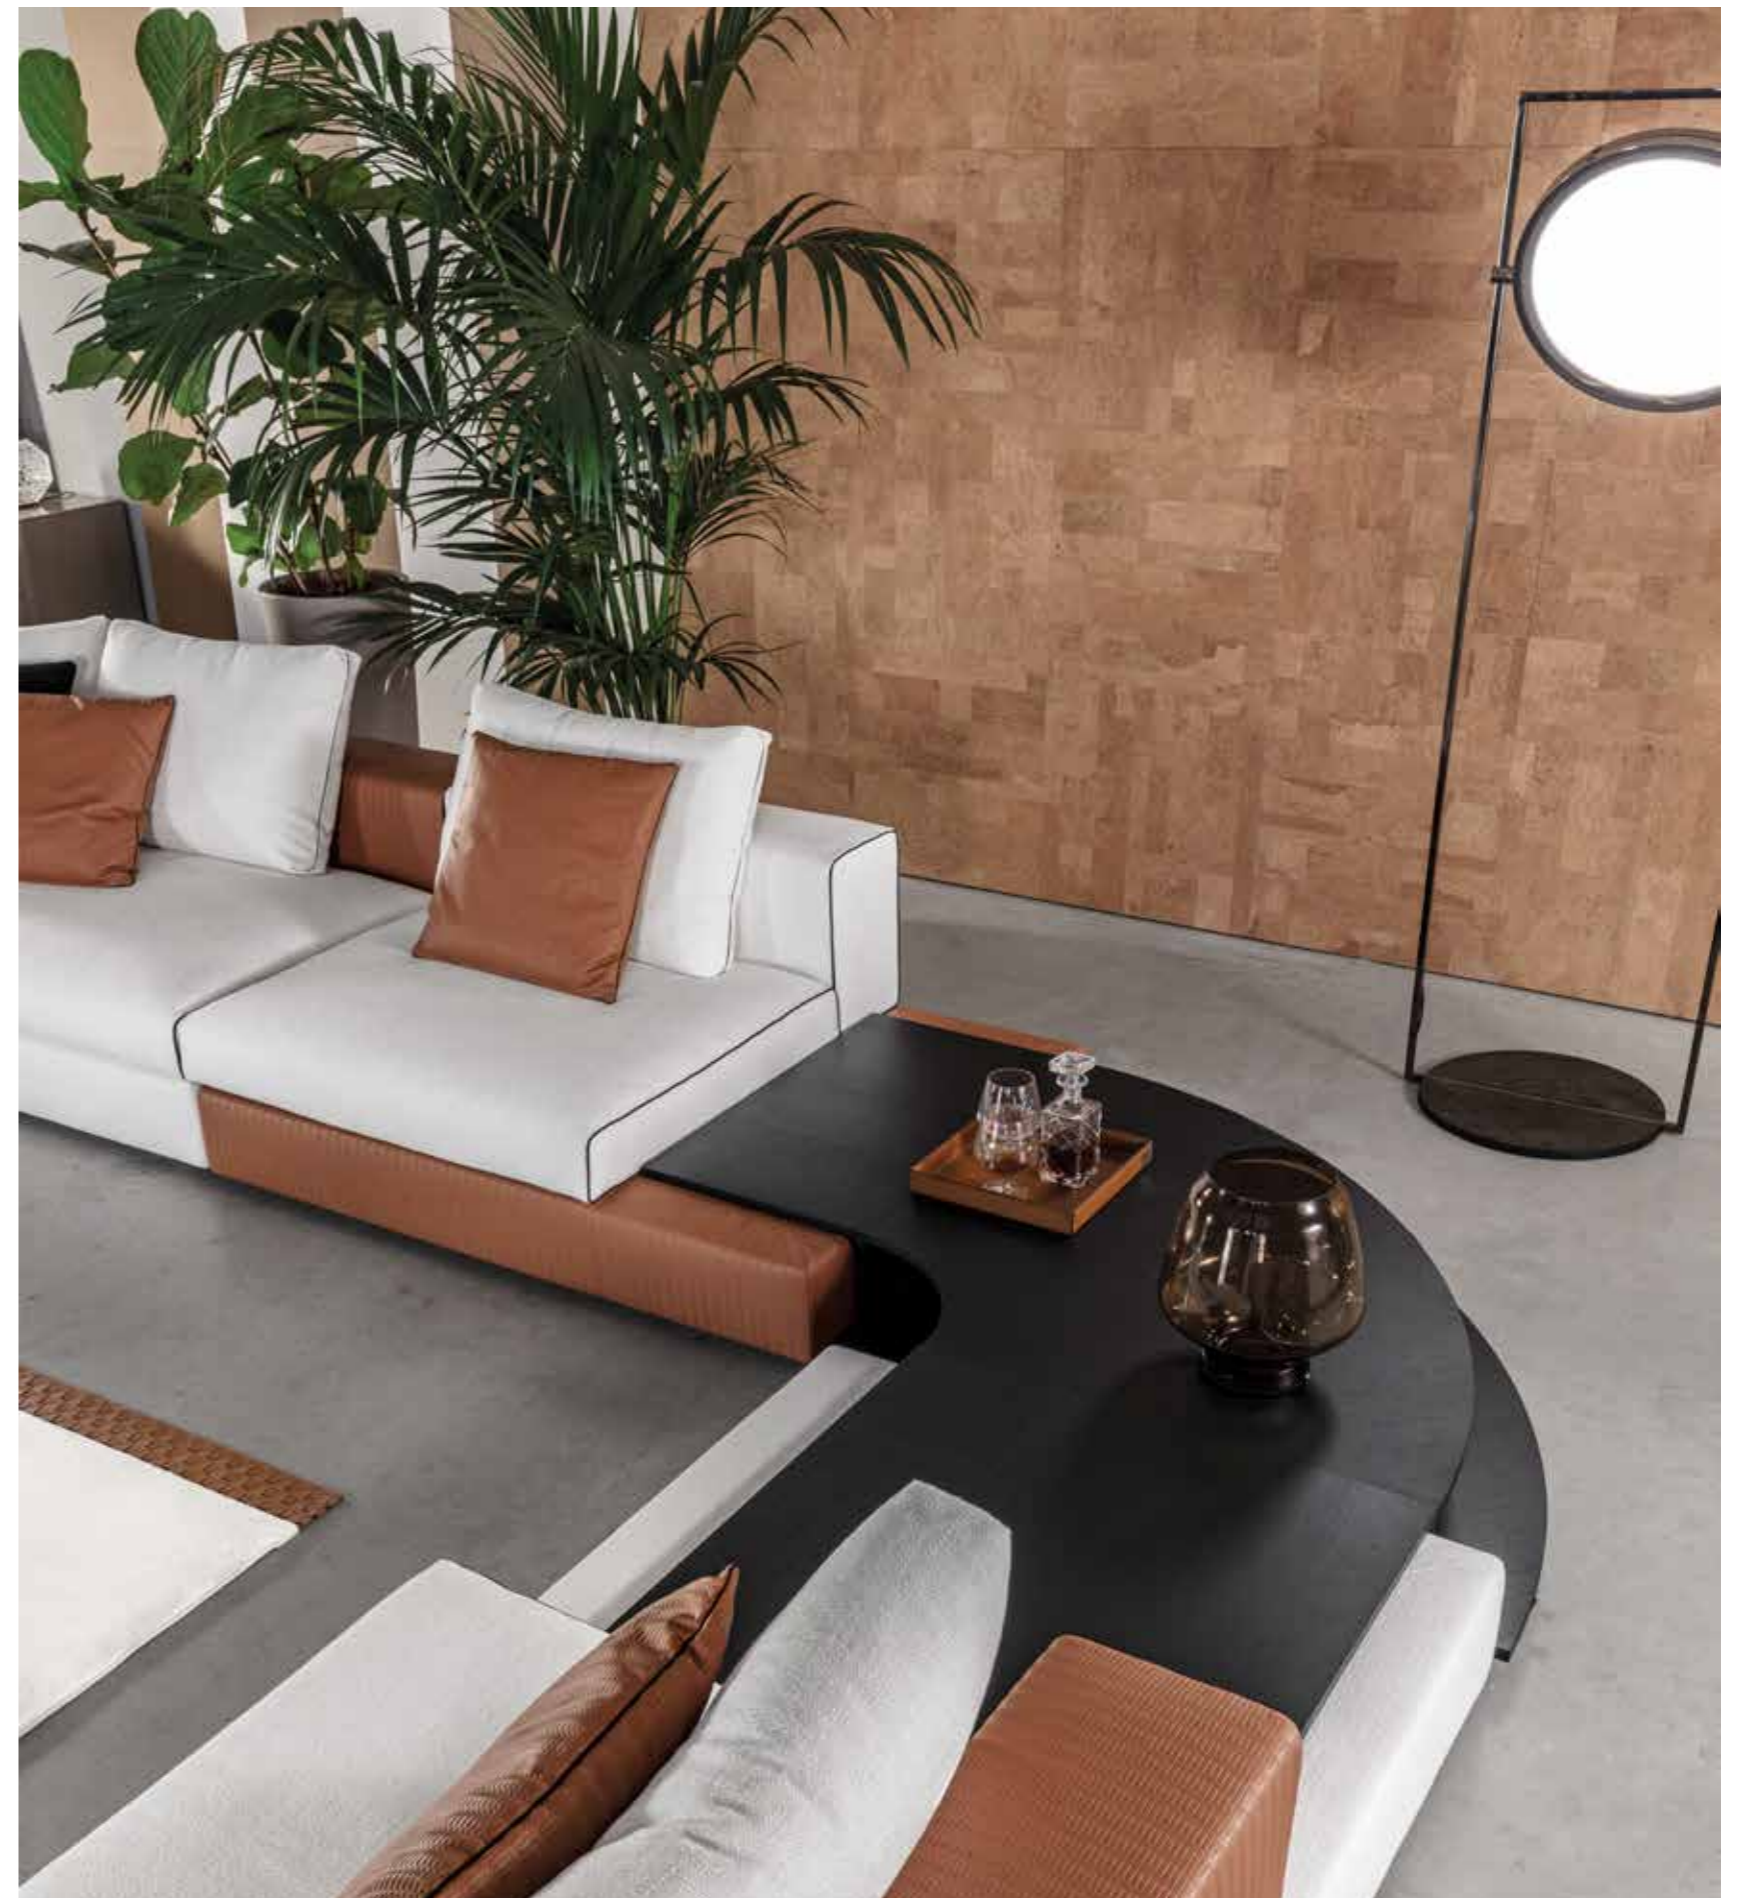

Laglio Sofa —

Design: Cesare Arosio

Fabric cover: cat. Style art. FA L1534 col. 1

Leather cover: cat. Luxury art. Braided col. 5103 Tobacco

Piping: col. 41