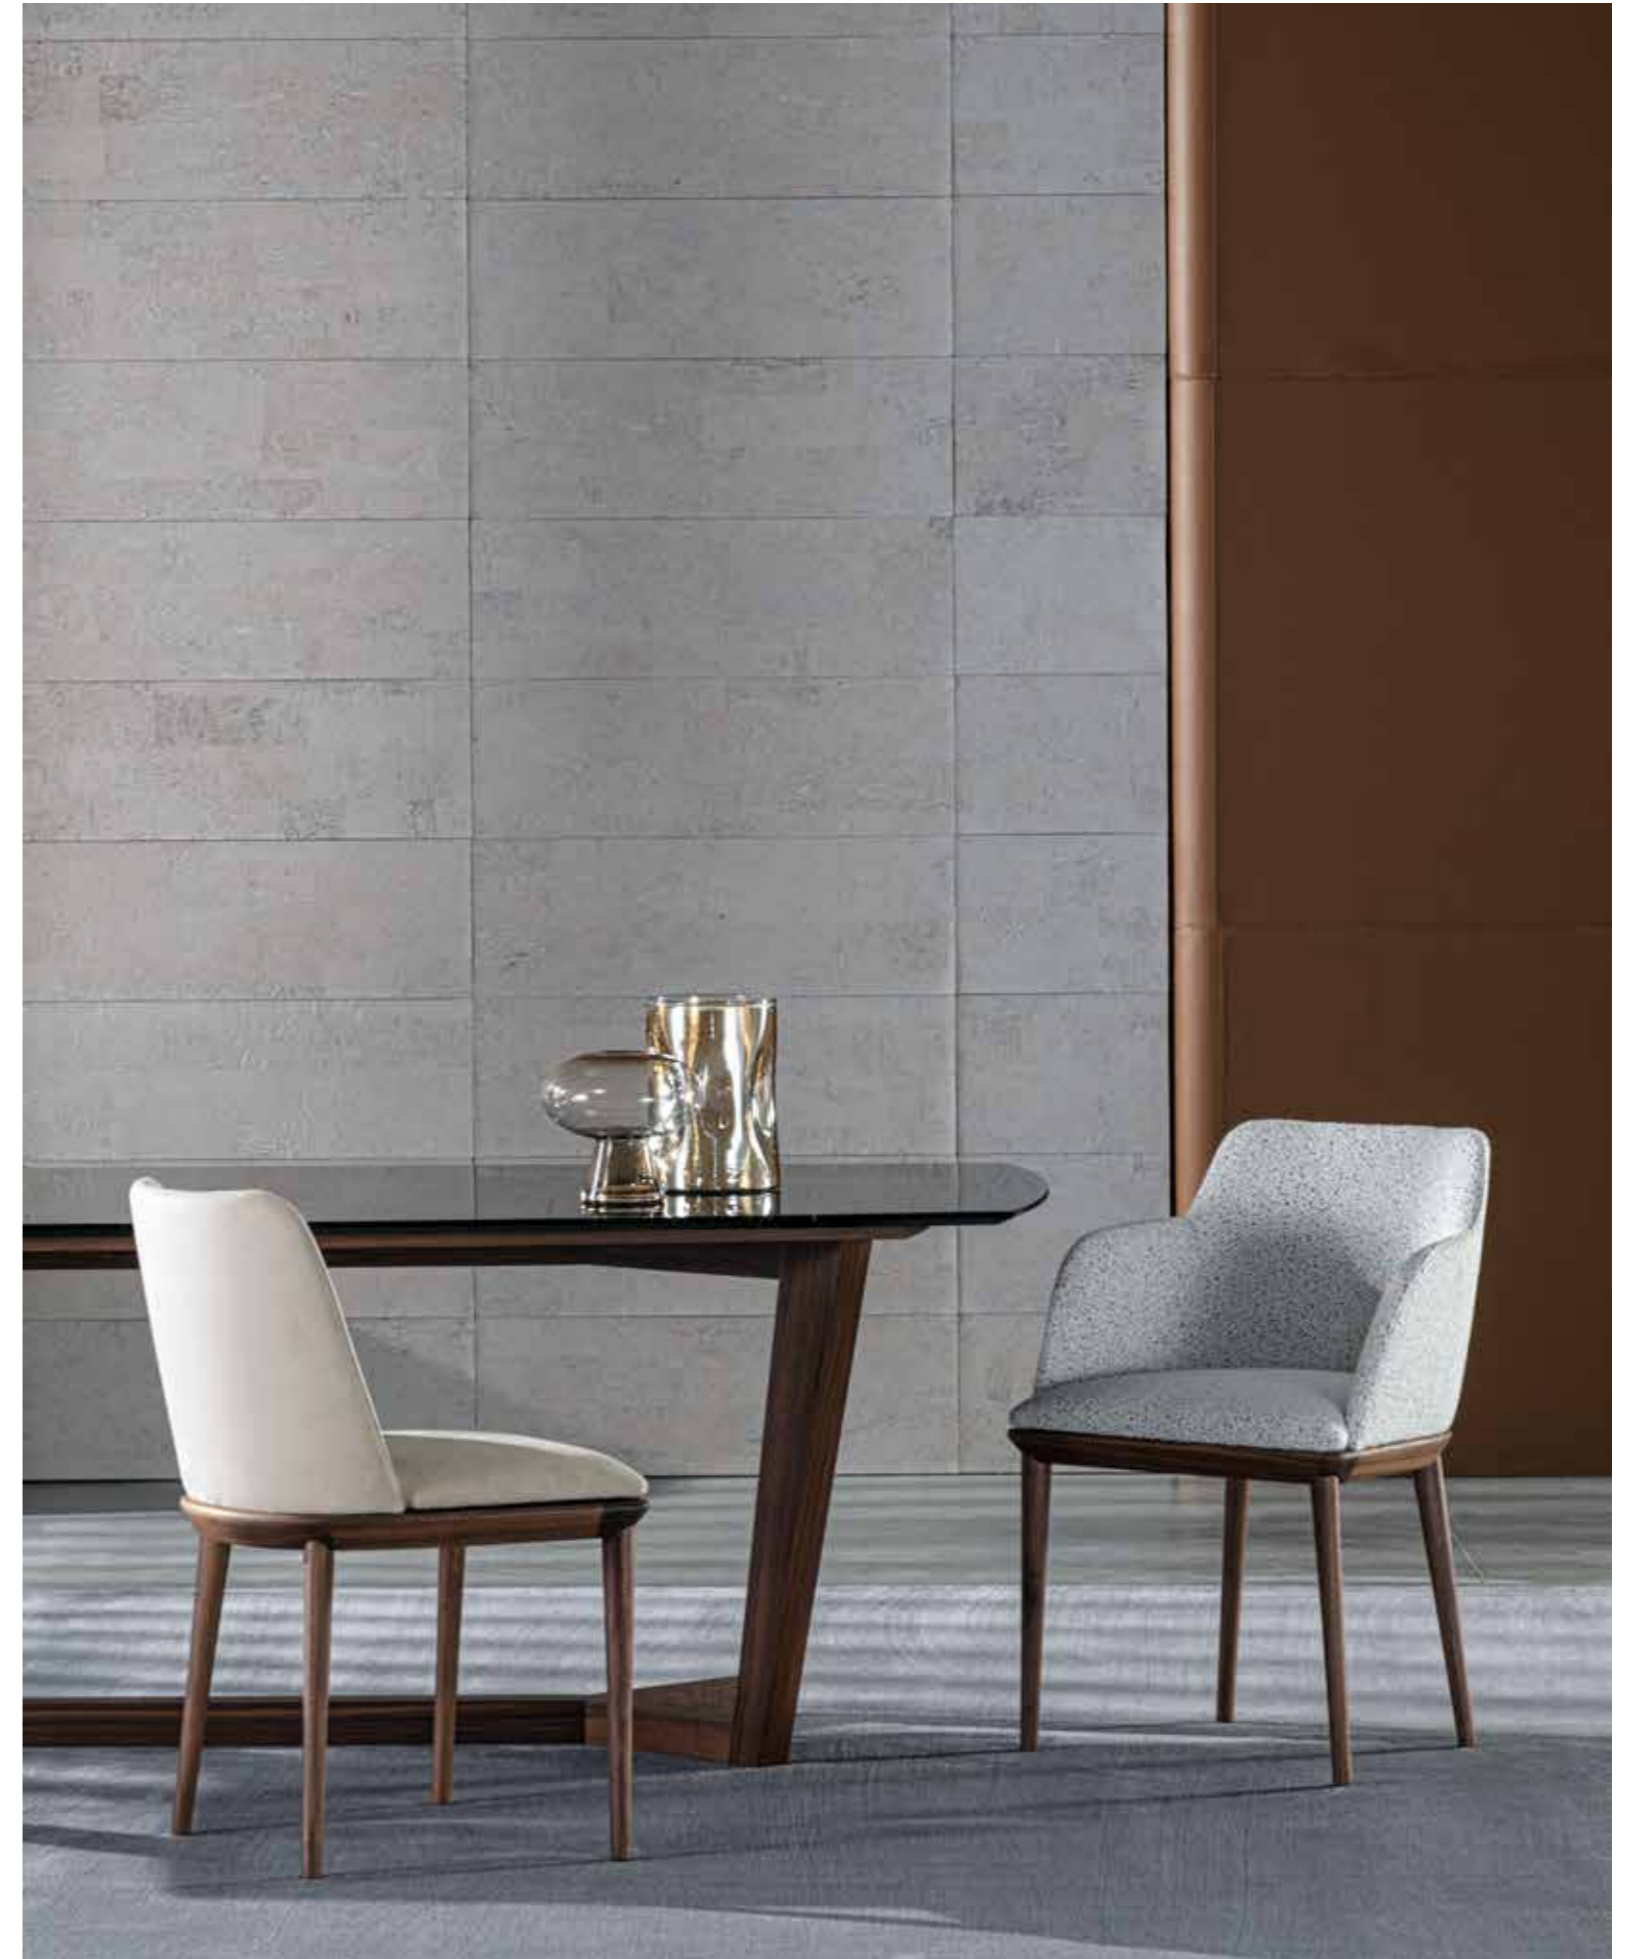

Siracusa Chair —

Design: MC Lab

Cover: leather cat. Comfort art. Tecnonubuk col. 11

Legs: matt canaletto walnut

Siracusa Arm Chair —

Design: MC Lab

Cover: fabric cat. Comfort art. SI Carnival col. 01/1

Legs: matt canaletto walnut