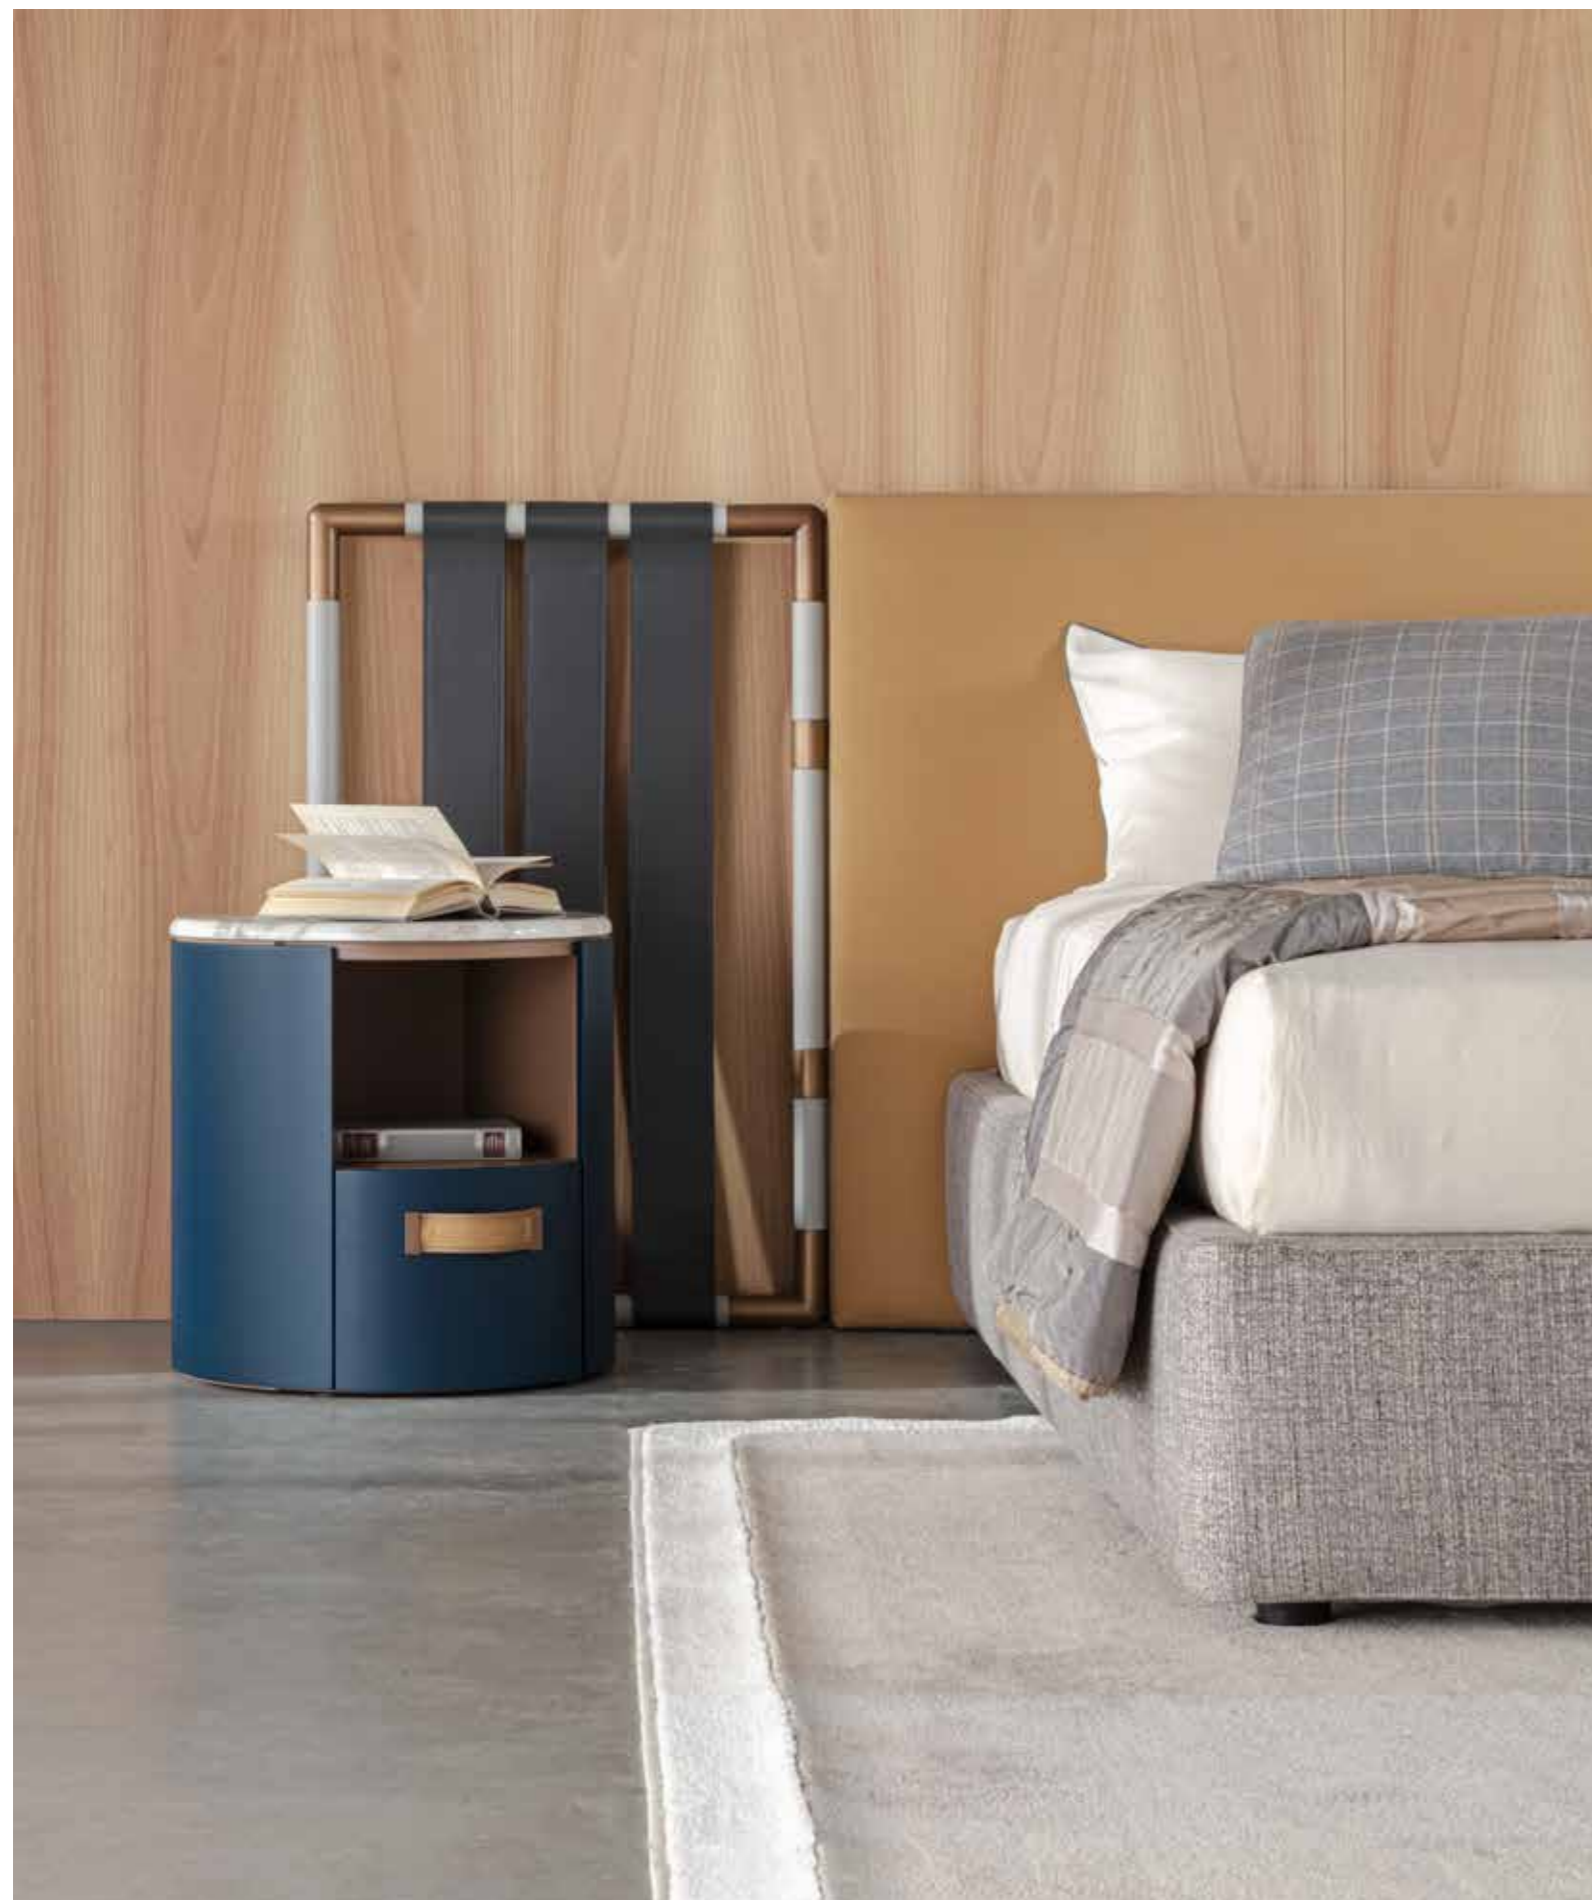

#### — Alassio Night-table

Design: Cesare Arosio

Structure: matt lacquered col. teal

Open unit and profile: matt lacquered col. caramel

Top: marble Calacatta Gold shine

Handle: metal bronze with leather cat. Elegance art. Fard col. 2342 and piping col. 142