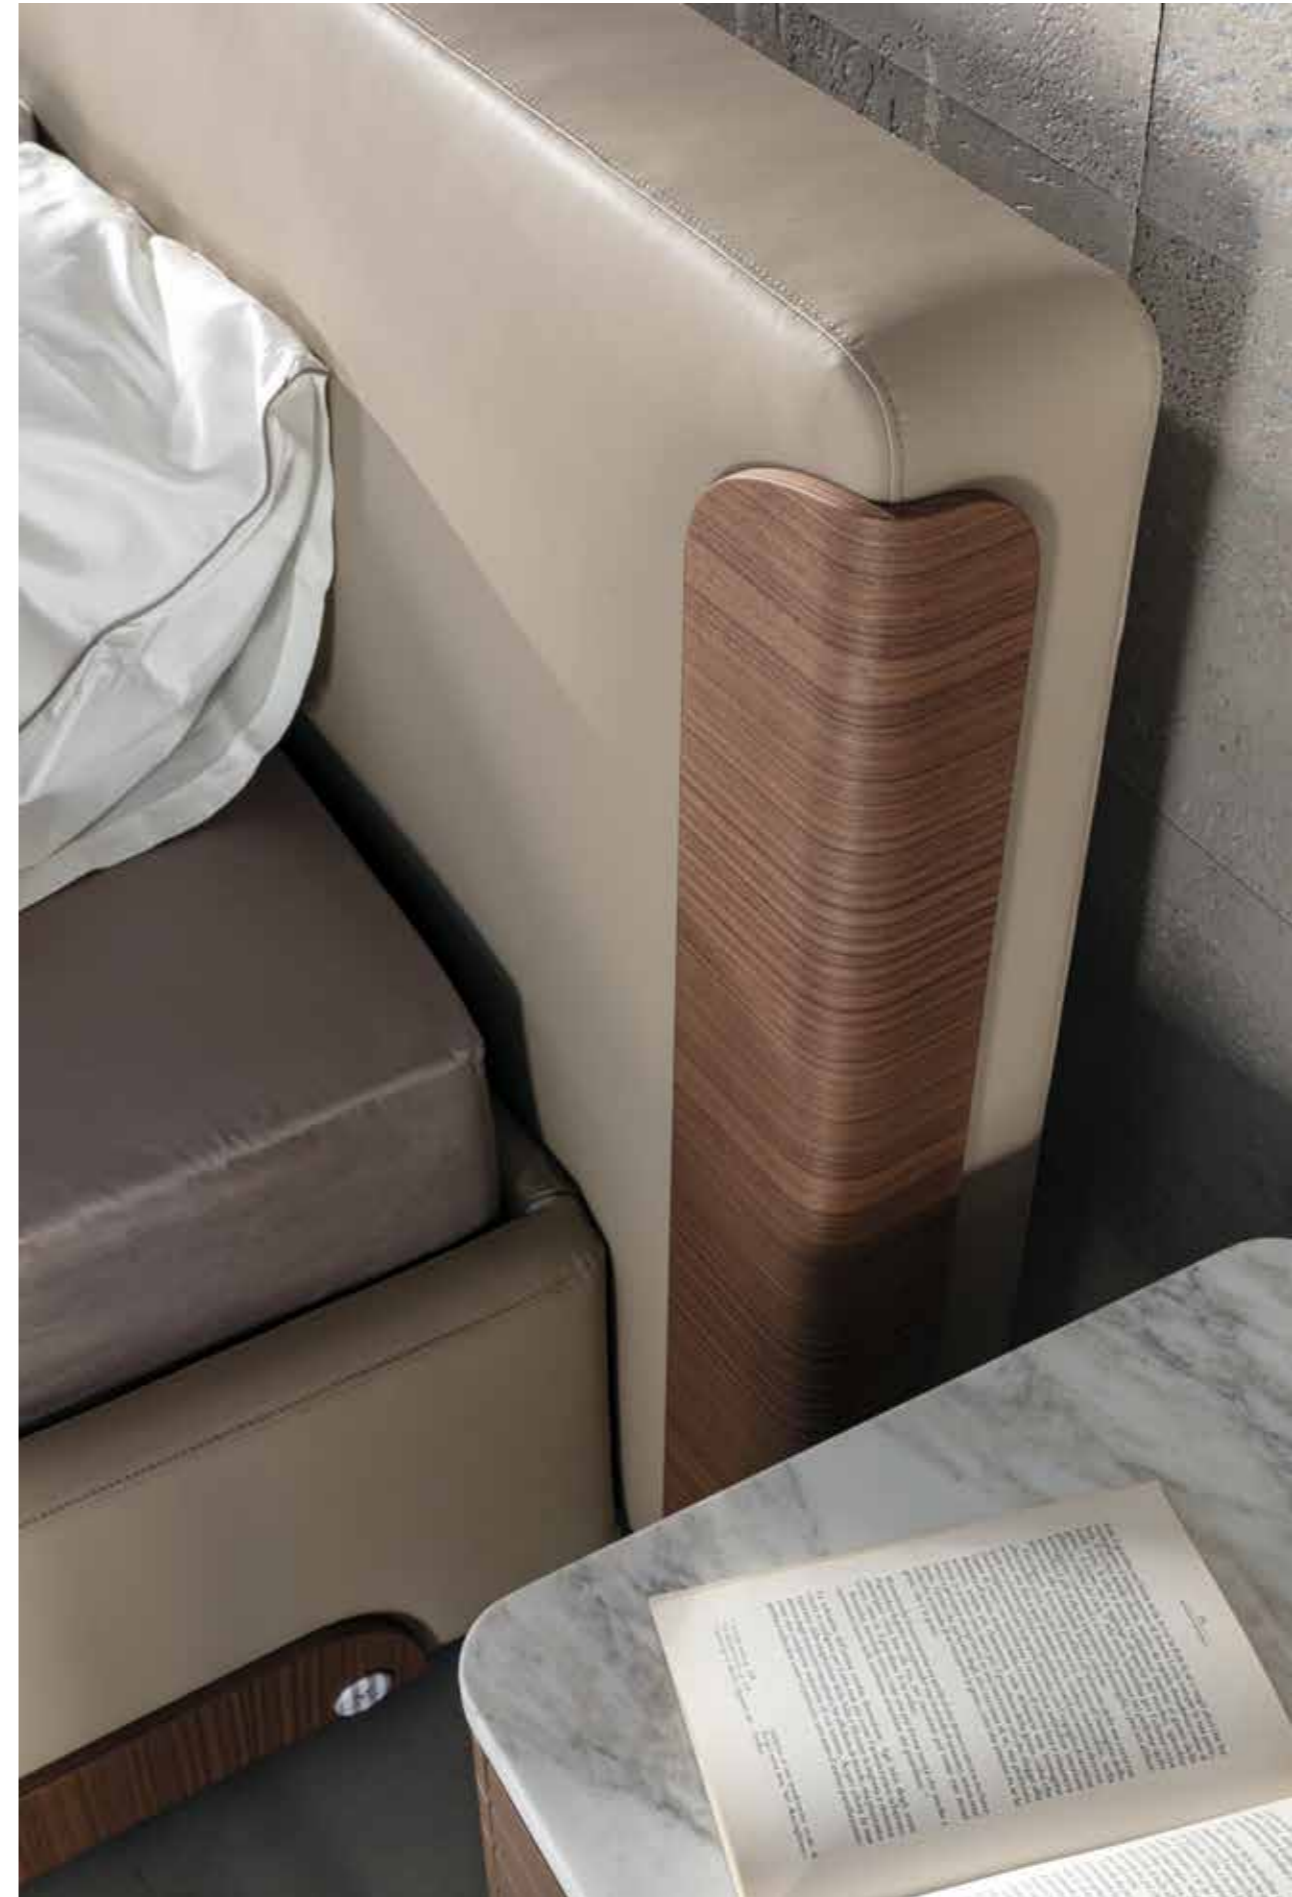

**Monterosso Bed** —

Design: MC Lab

Cover: leather cat. Elegance art. Firo col. 1226  
Wooden elements: matt canaletto walnut

**Levanzo Night-table** —

Design: Cesare Arosio

Structure: matt lacquered col. caramel  
Profile: matt lacquered col. white  
Top: marble matt Calacatta Gold  
Legs: matt canaletto walnut  
Handles: bronze with leather cat. Elegance art. Firo col. 1226