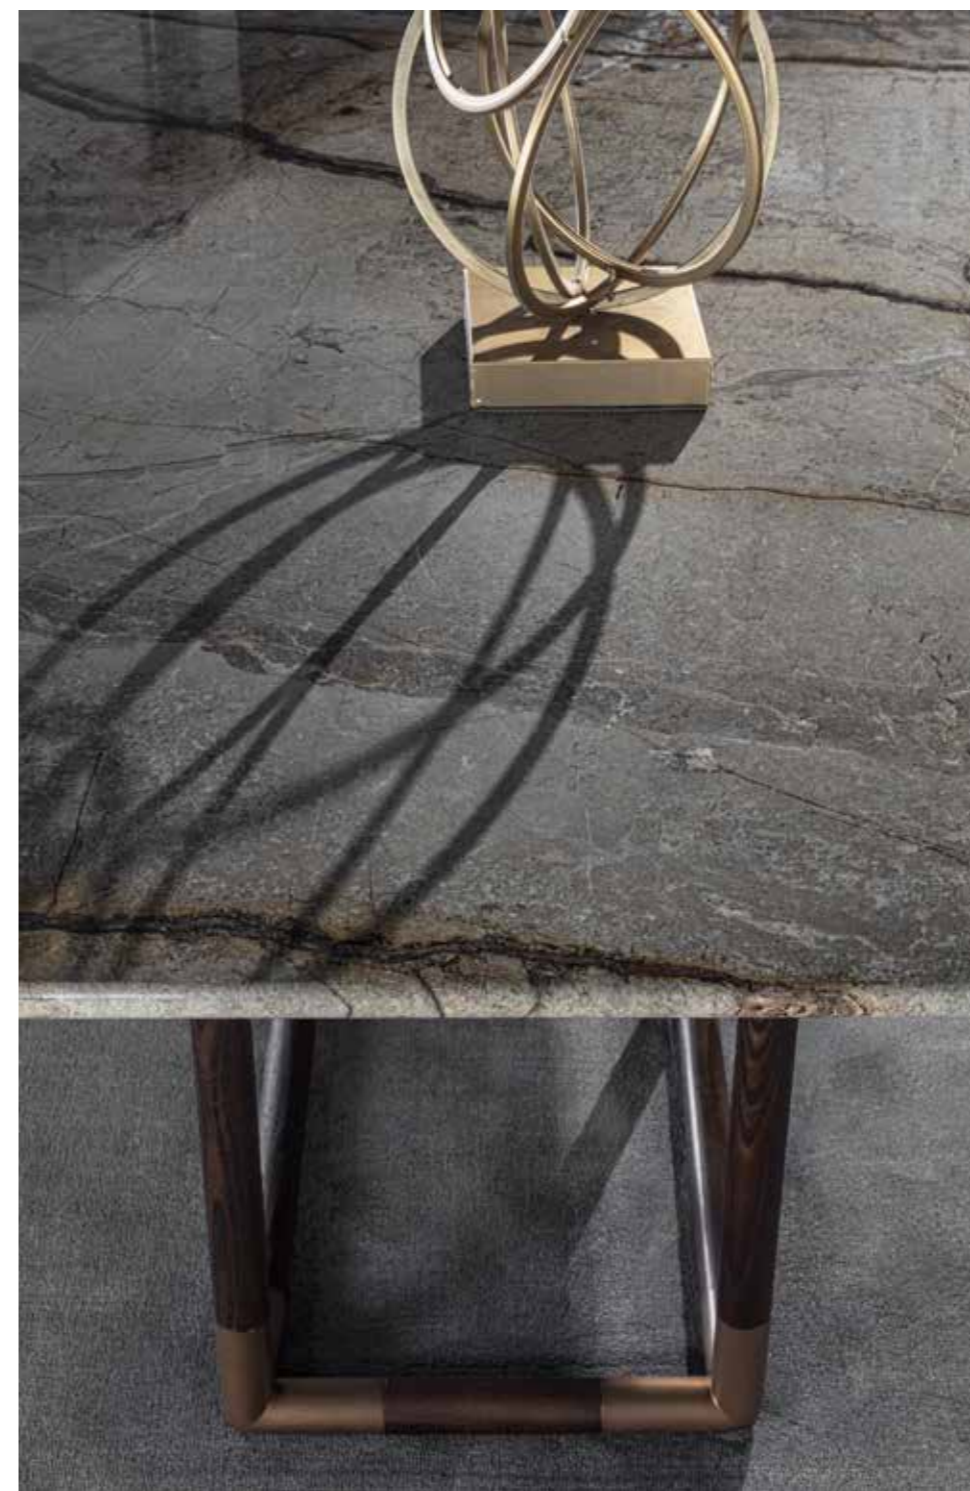

Structure: glossy lacquered col. light grey with bronze details
Base: wild ash with metal bronze connections
Handles: leather cat. Elegance art. Firo col. 1159 and piping col. 56
Internal partitions: wild ash

Cover: leather cat. Luxury art. Nubuk col. 2136
Belt: leather cat. Elite art. Dilu col. 95421
Piping: col. 94