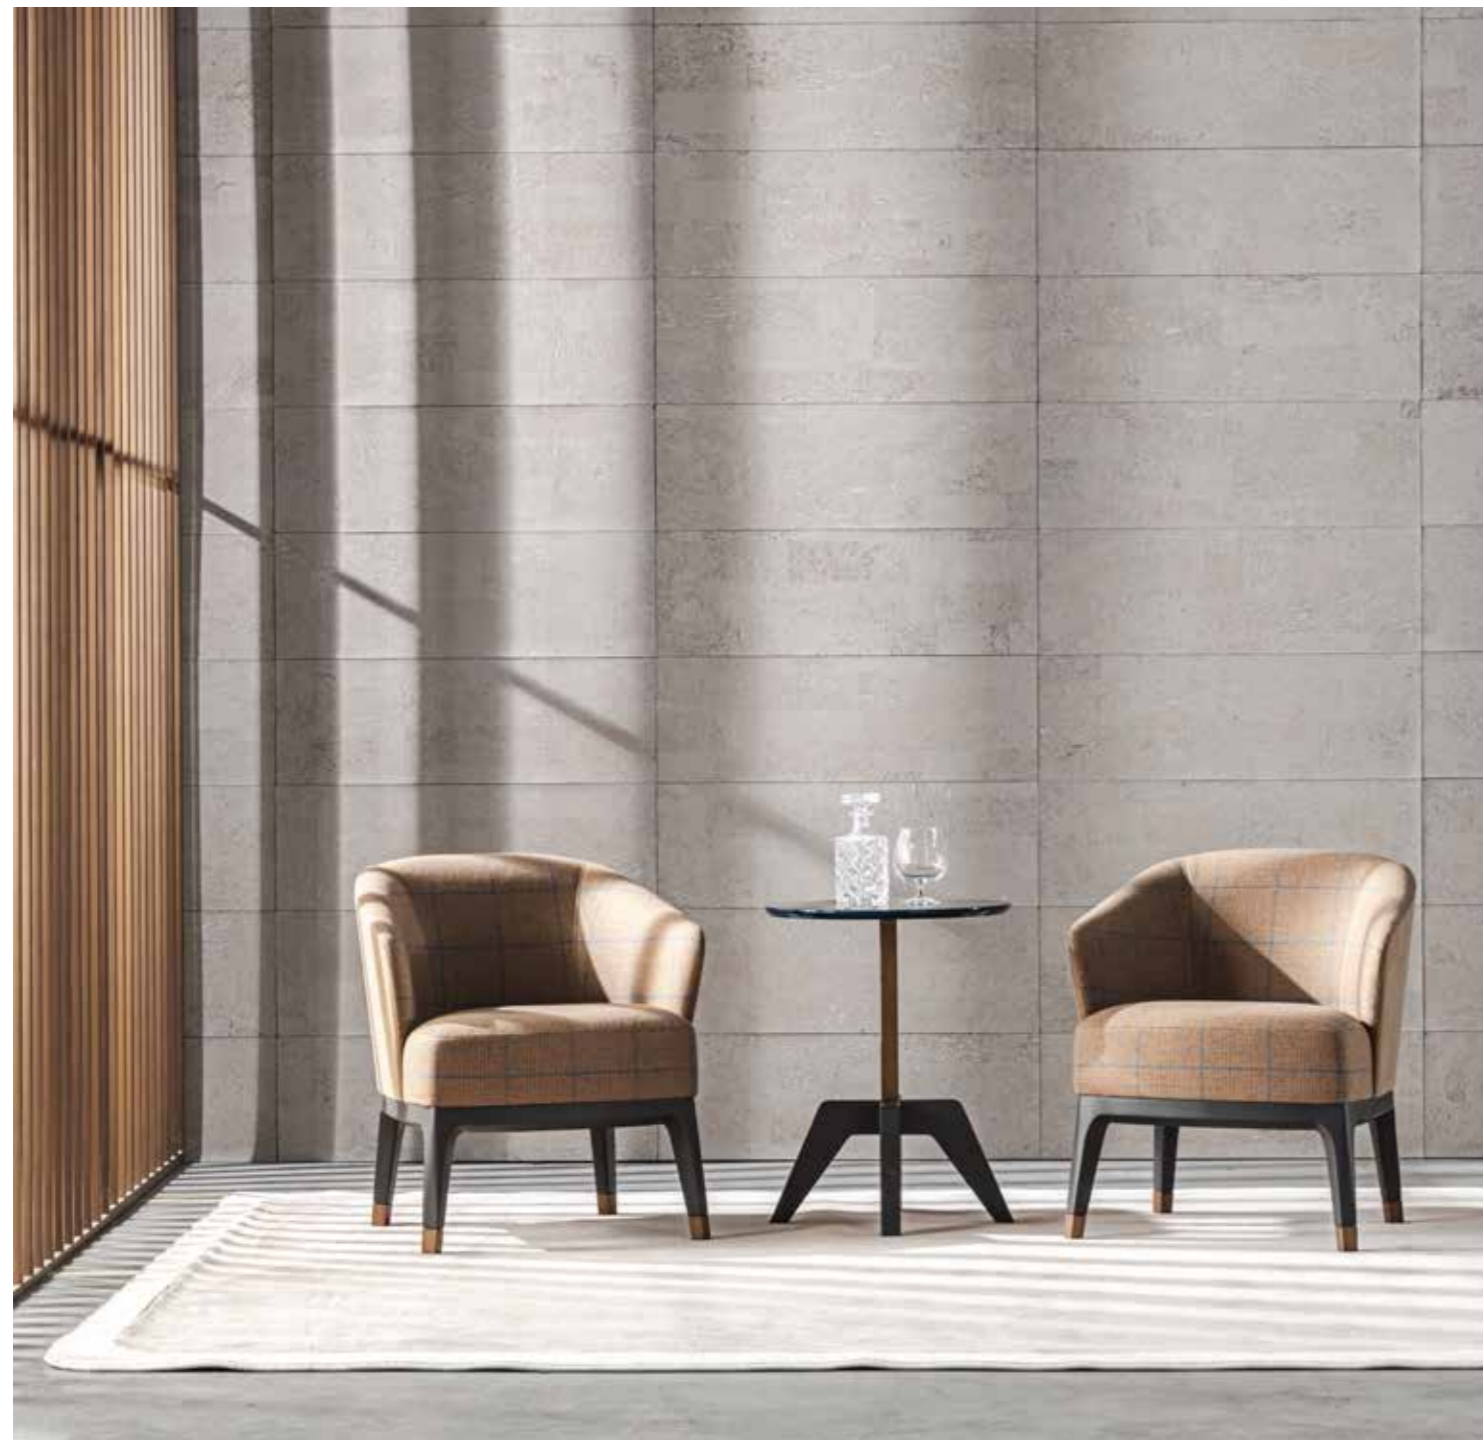

Lungotevere Lounge Armchair —

Design: MC Lab

Internal cover: fabric cat. Glamour art. BK Carpazi 300 DIS1 col. 03

External cover: leather cat. Elegance art. Fard col. 2342

Legs: ash open pore col. anthracite

Metal feet: bronze