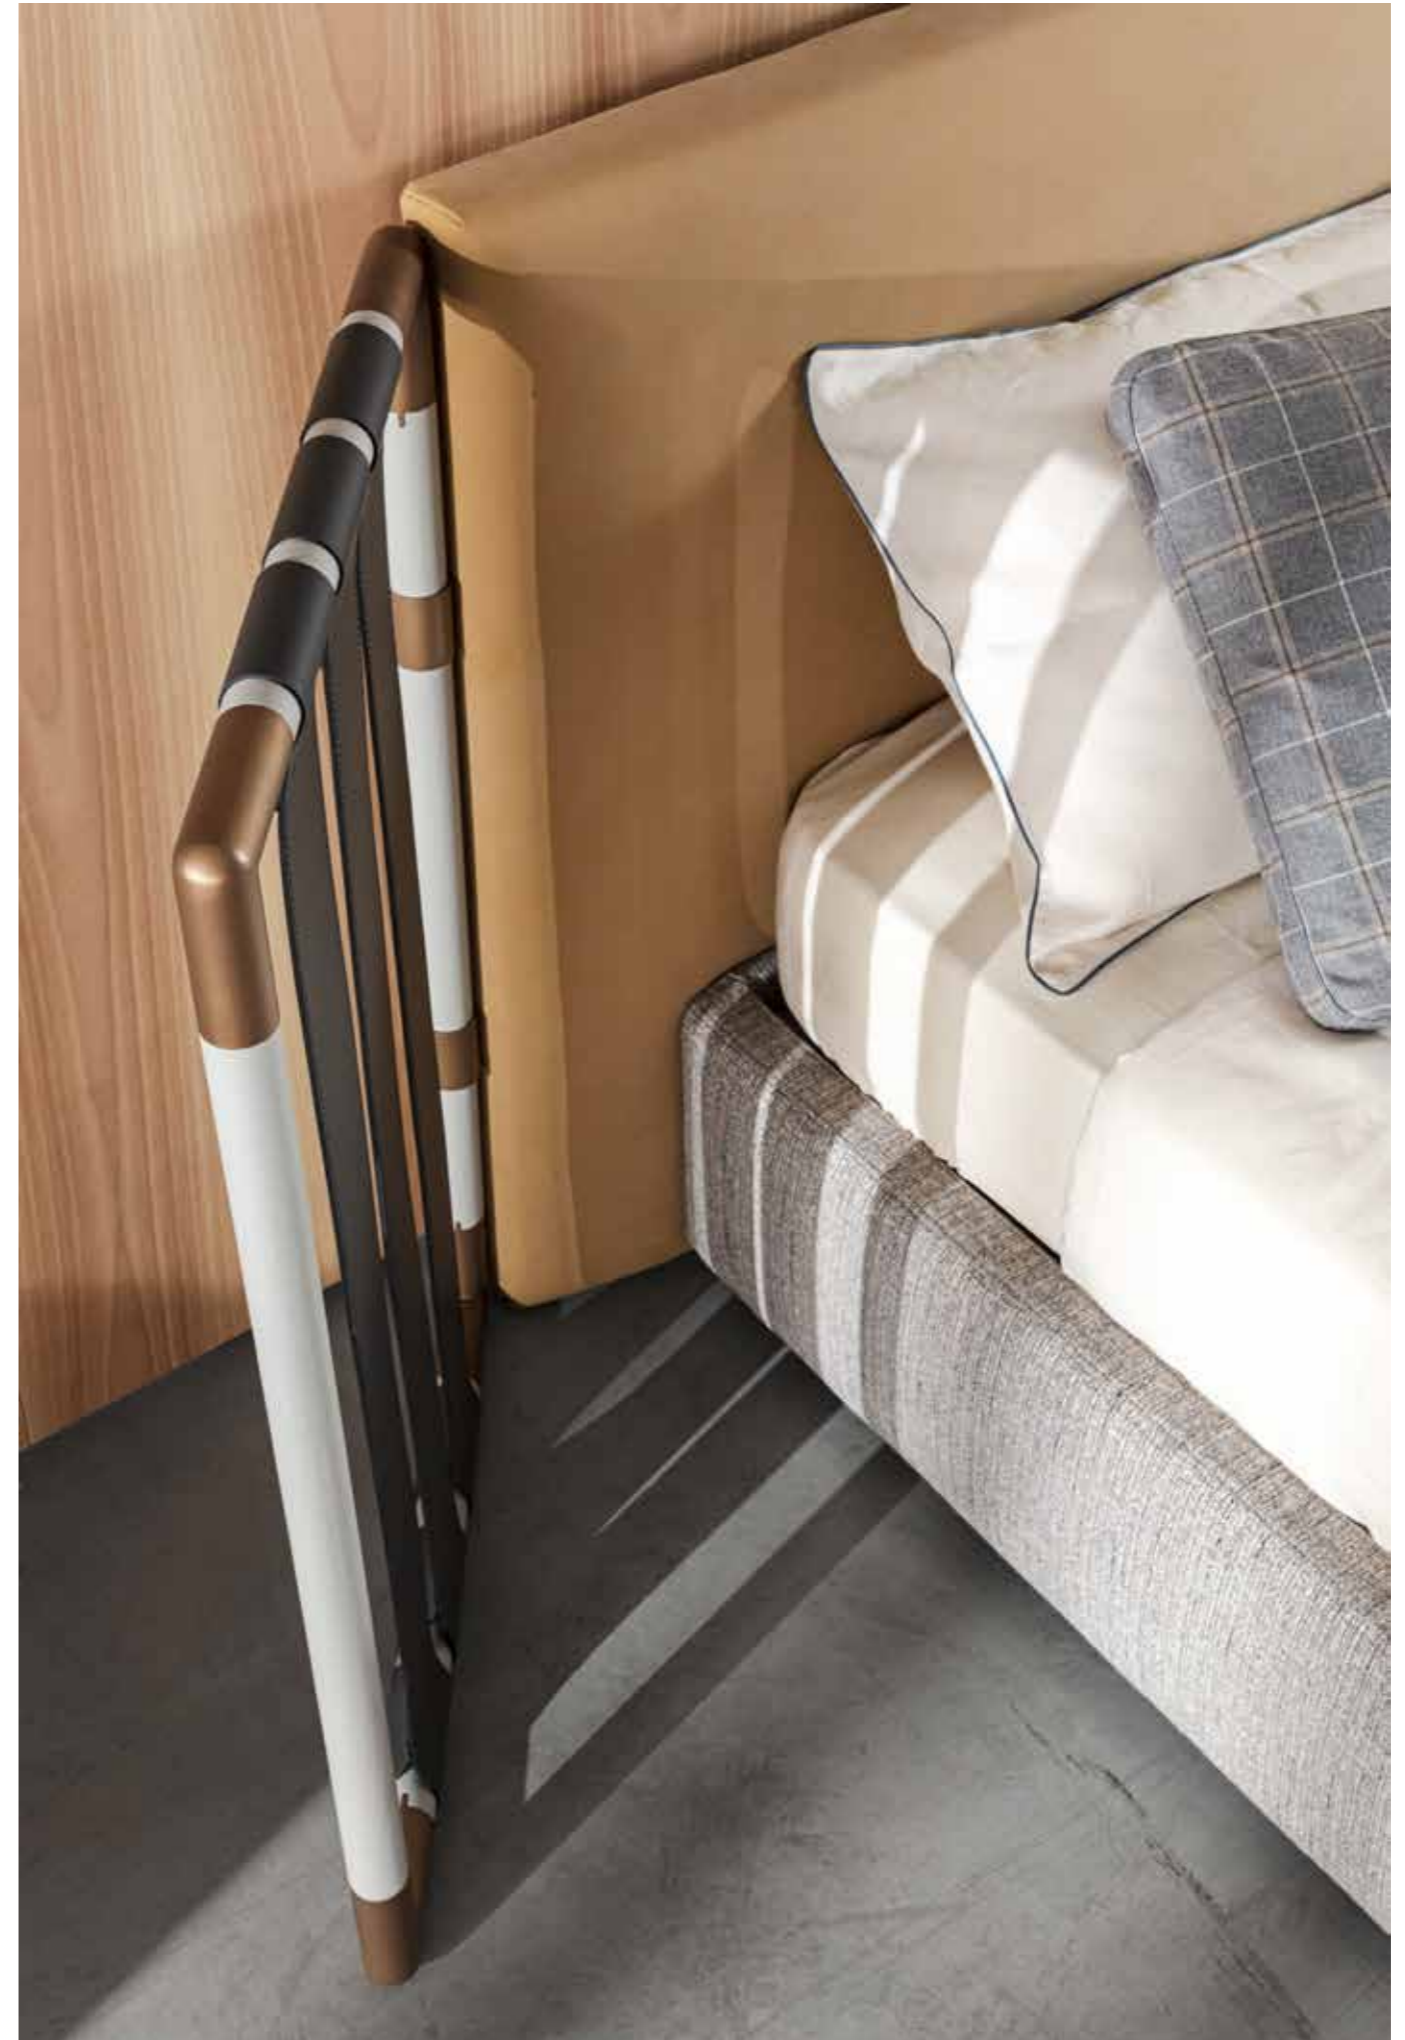

#### — Alassio Night-table

Design: Cesare Arosio

Structure: matt lacquered col. teal

Open unit and profile: matt lacquered col. caramel

Top: marble Calacatta Gold shine

Handle: metal bronze with leather cat. Elegance art. Fard col. 2342 and piping col. 142