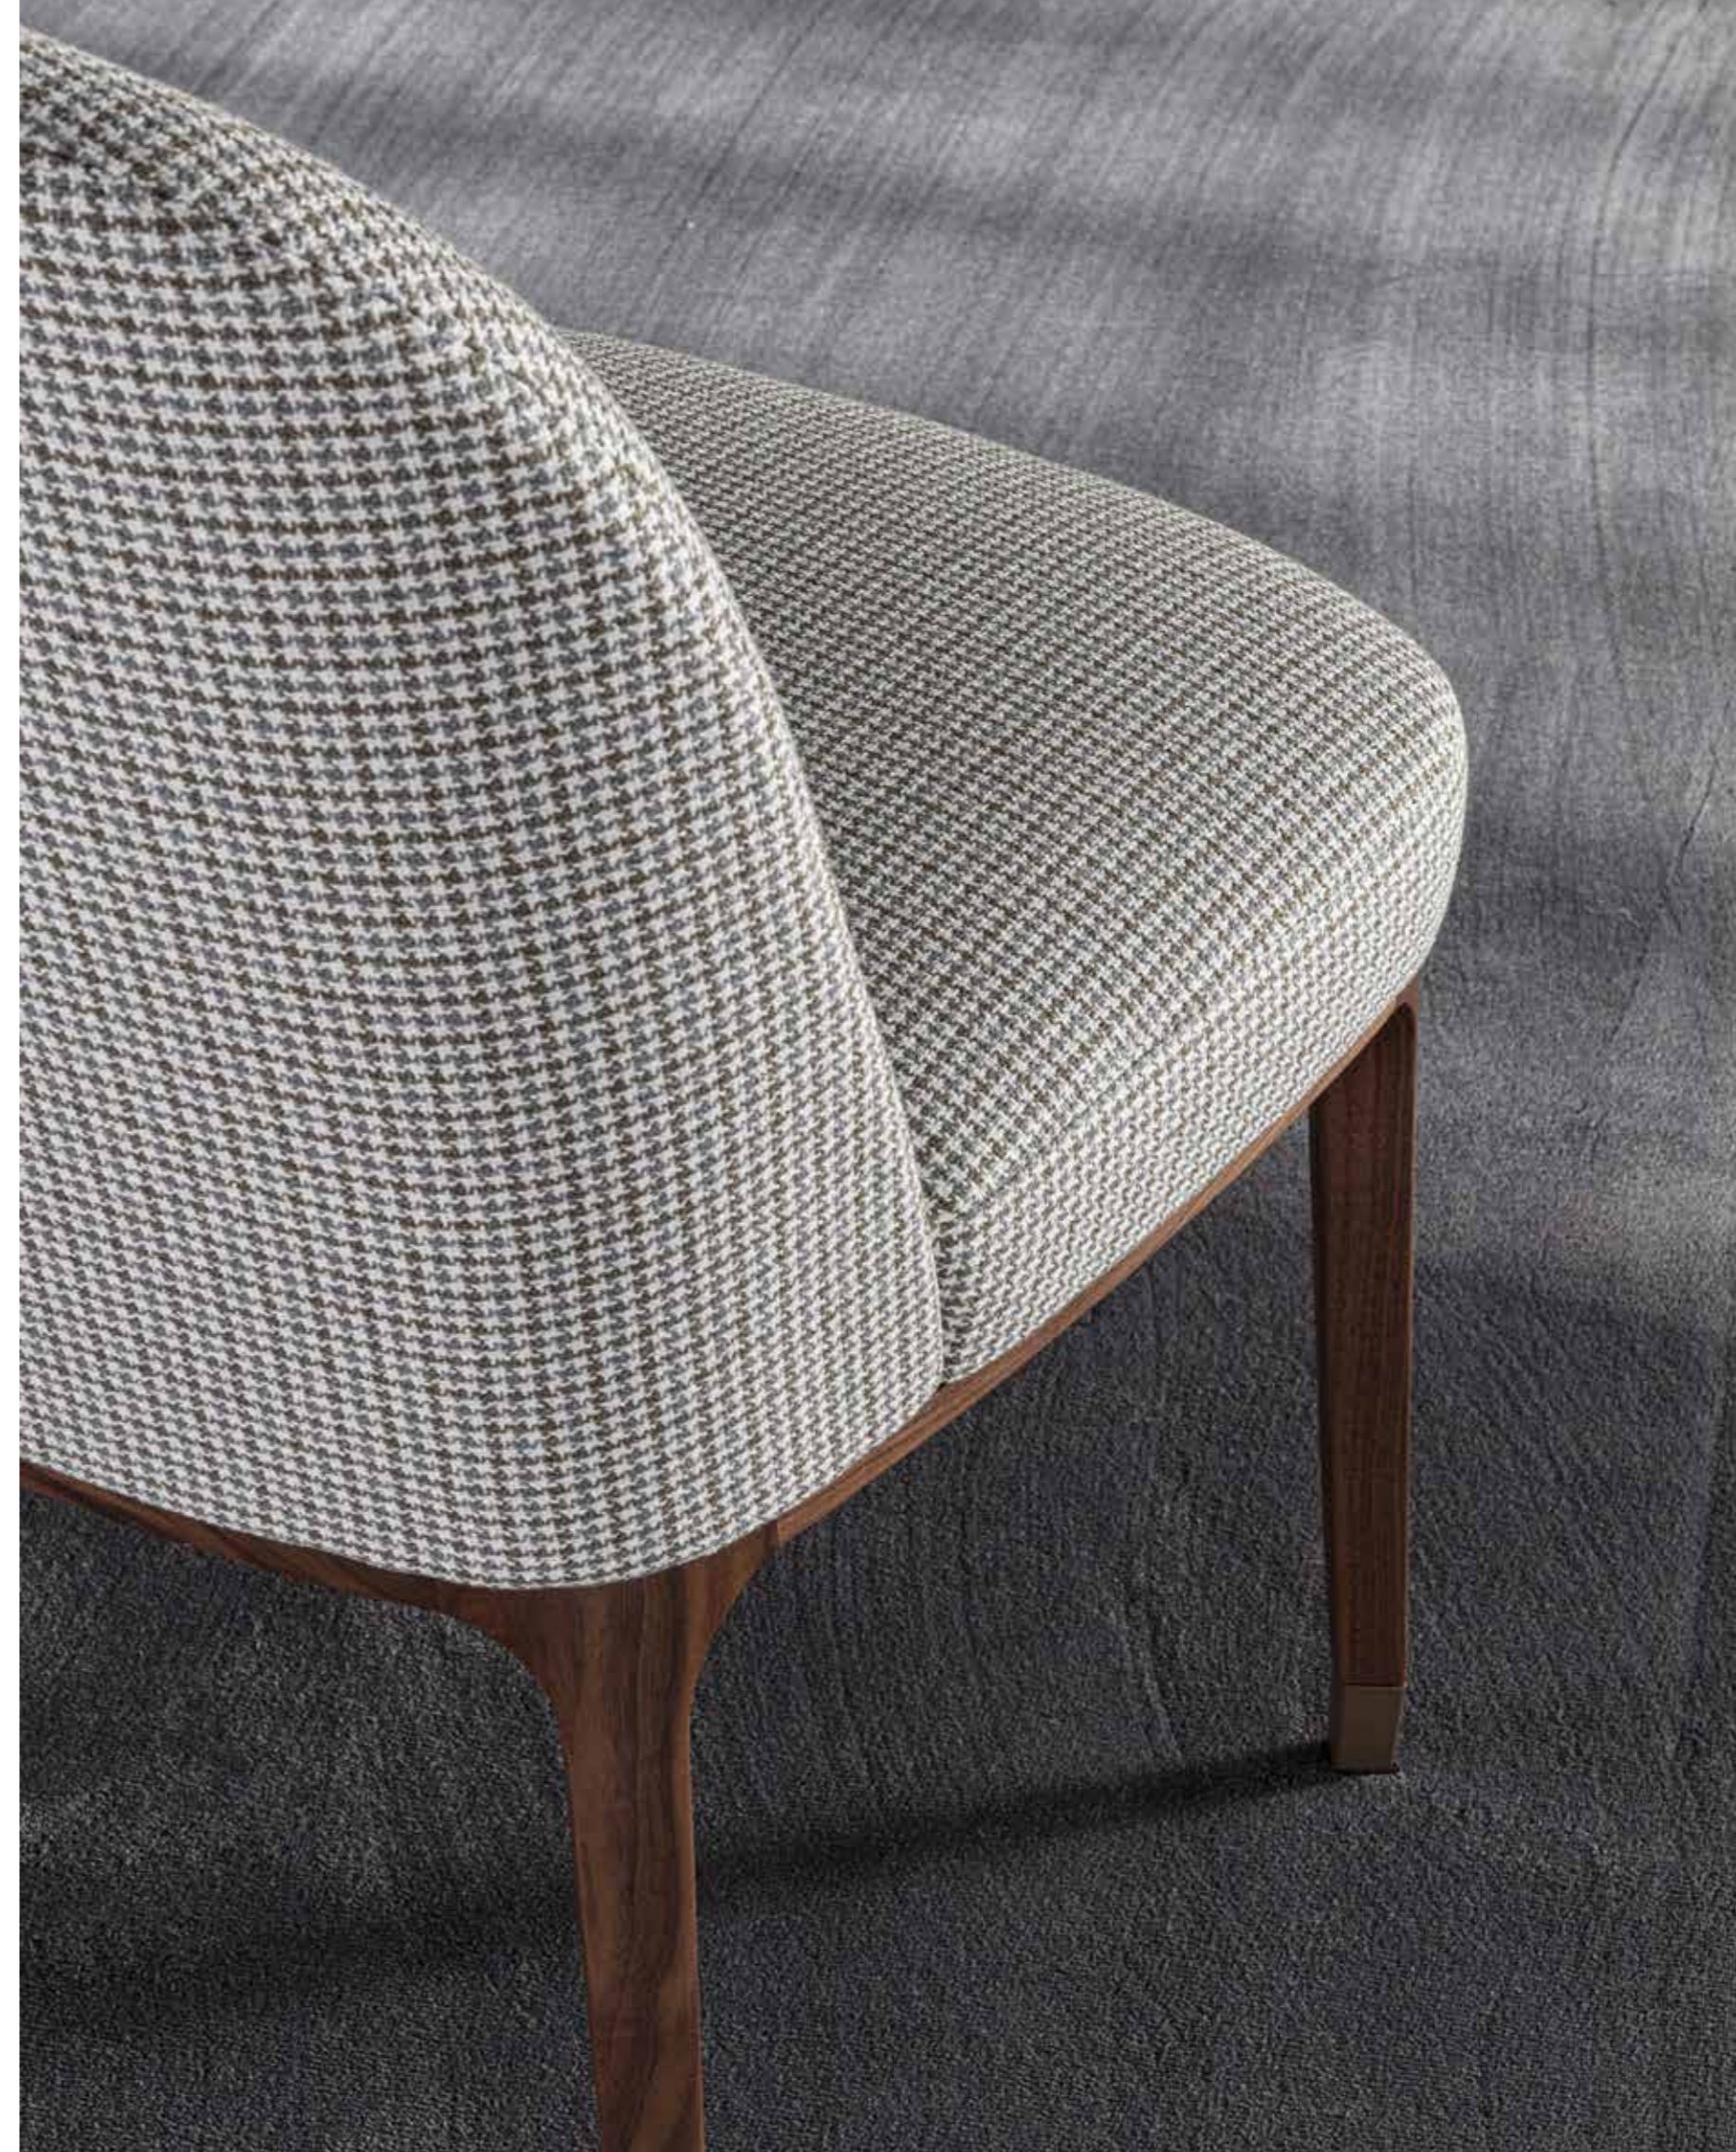

Lungotevere Chair —

Design: MC Lab

Cover: fabric cat. Style art. TL Trio 423 col. 080

Legs: matt canaletto walnut

Feet: metal bronze