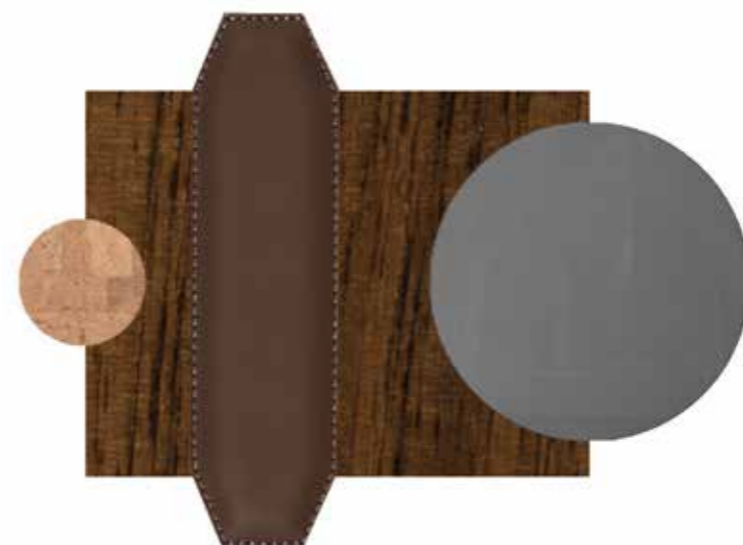

— **Parioli Console**

Design: MC Lab

Legs: matt canaletto walnut

Top: glossy lacquered col. anthracite

— **Quaranta Pouf**

Design: MC Lab

Cover: leather cat. Elite art. Gant col. 2404

octagon quilted

Piping: col.91