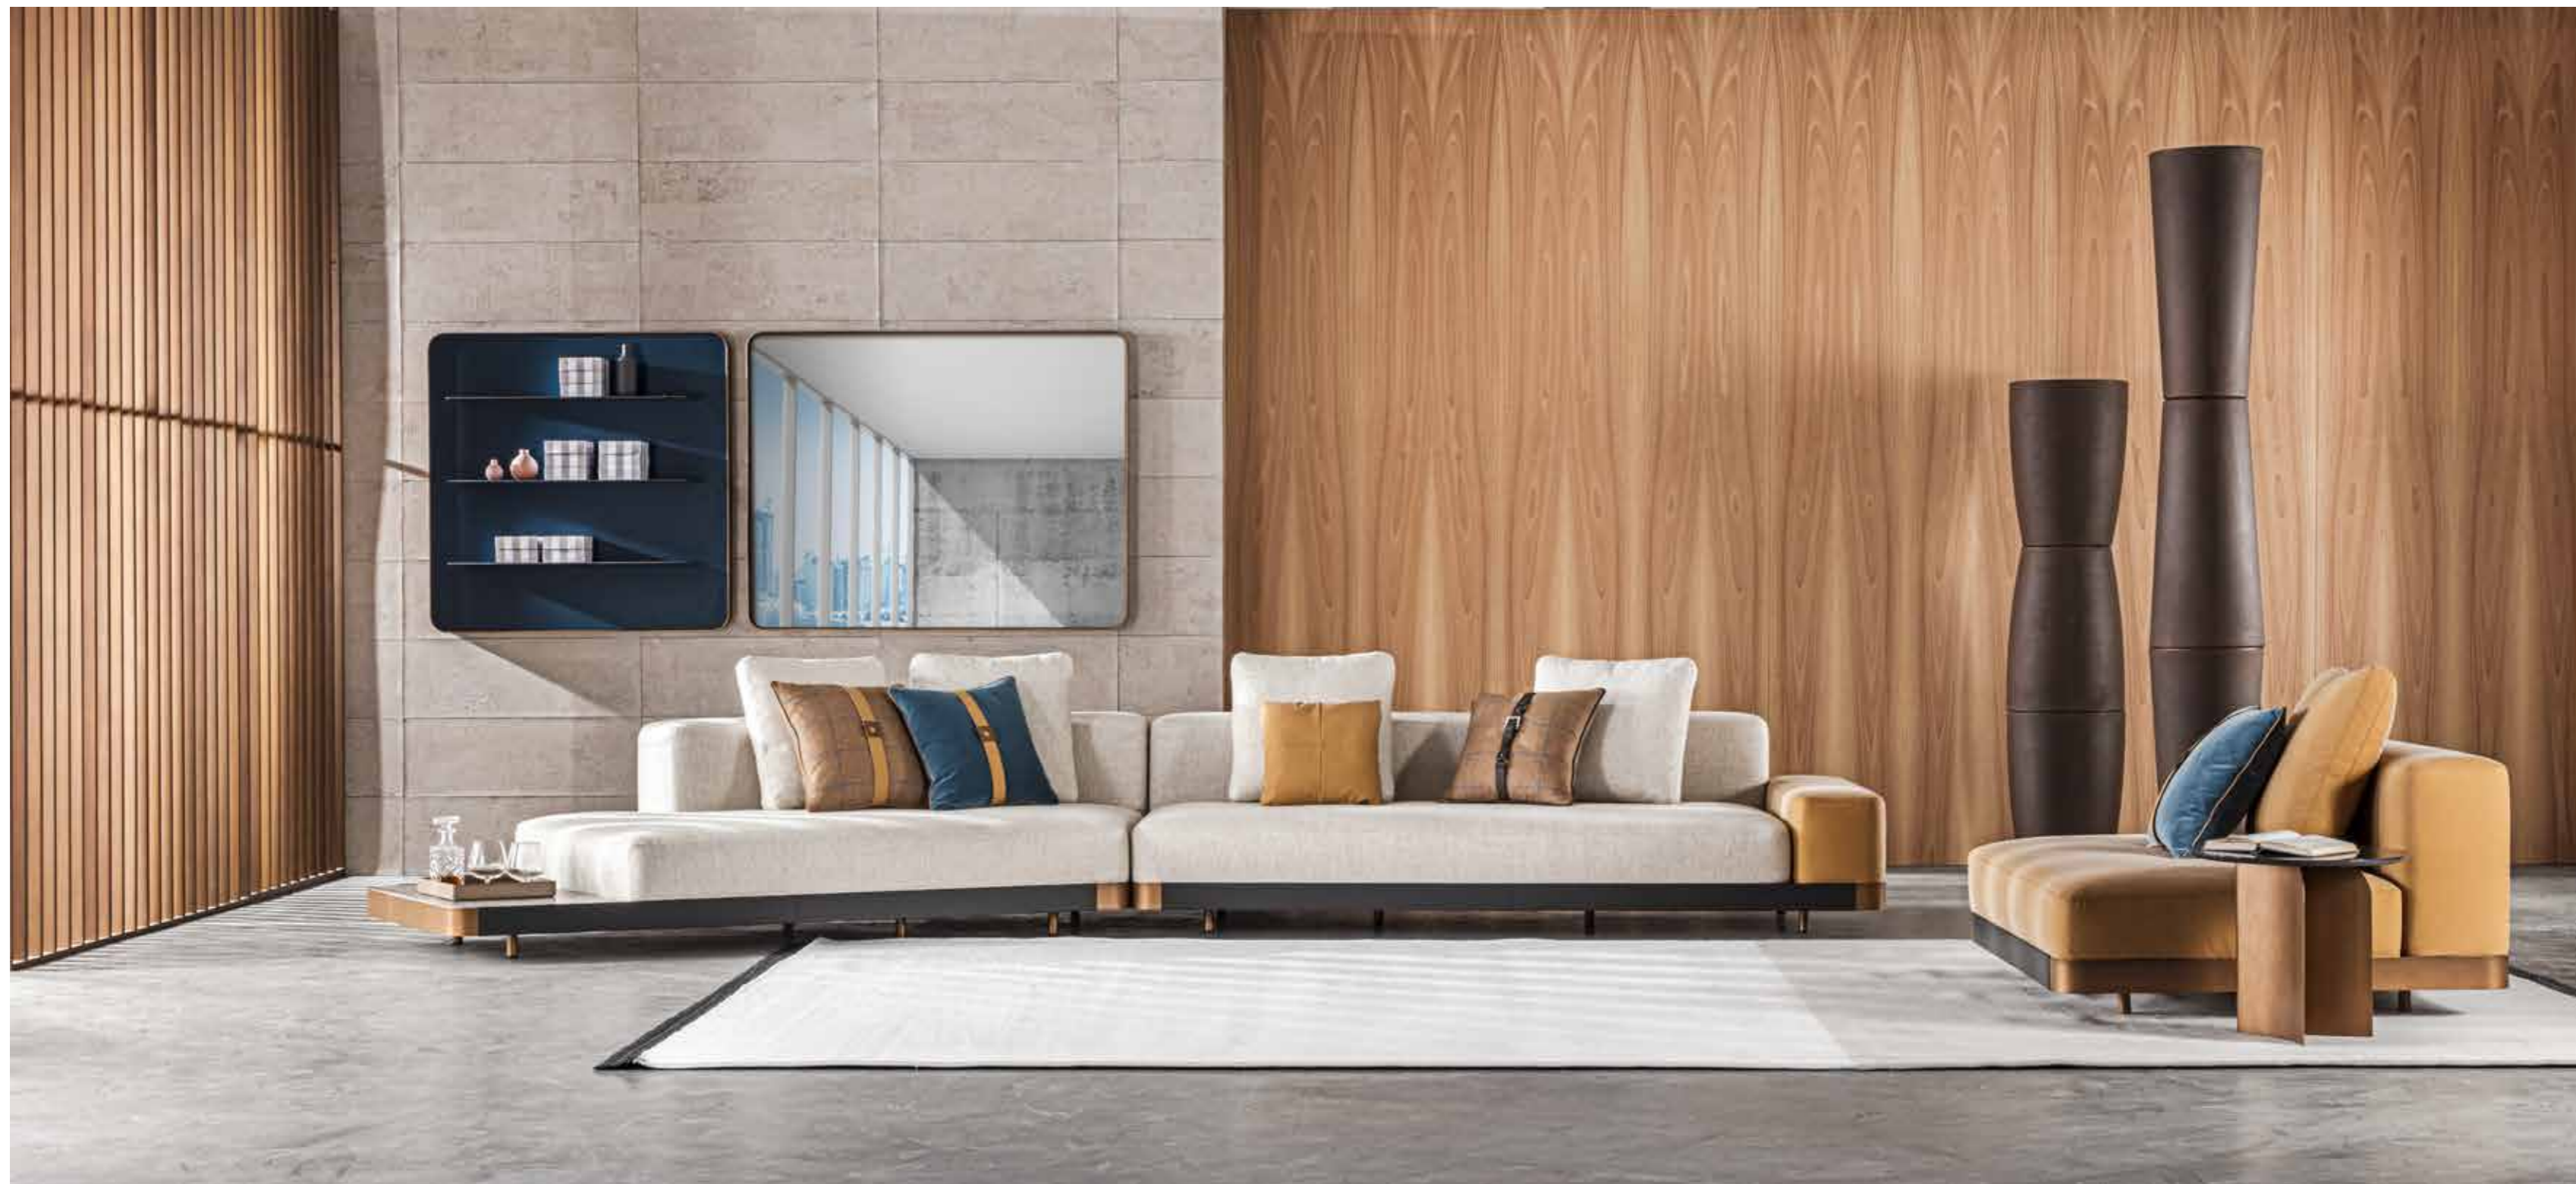

Levante Sofa —

Design: Bonura design

Cover 1: fabric cat. Style art. LI Jurga col. 02
Cover 2: leather cat. Elegance art. Fard col. 2342
Metal base: bronze

Saddle cover base: col. 26 grigio scuro
Integrated table: marble Silver Roots matt

Levante Wall System with shelves —

Design: Bonura design

Frame: bronze
Panel: matt lacquered col. teal
Shelves: saddle col. 26 grigio scuro

Levante Wall System —

Design: Bonura design

Frame: bronze
Panel: mirror bronze

— Twenty Rug

Design: MC Lab

Colors: 03 bianco / 05 latte
Saddle band: col. 26 grigio scuro

— Bolgheri side table

Design: Bonura design

Top: glossy lacquered col. anthracite
Metal base: bronze