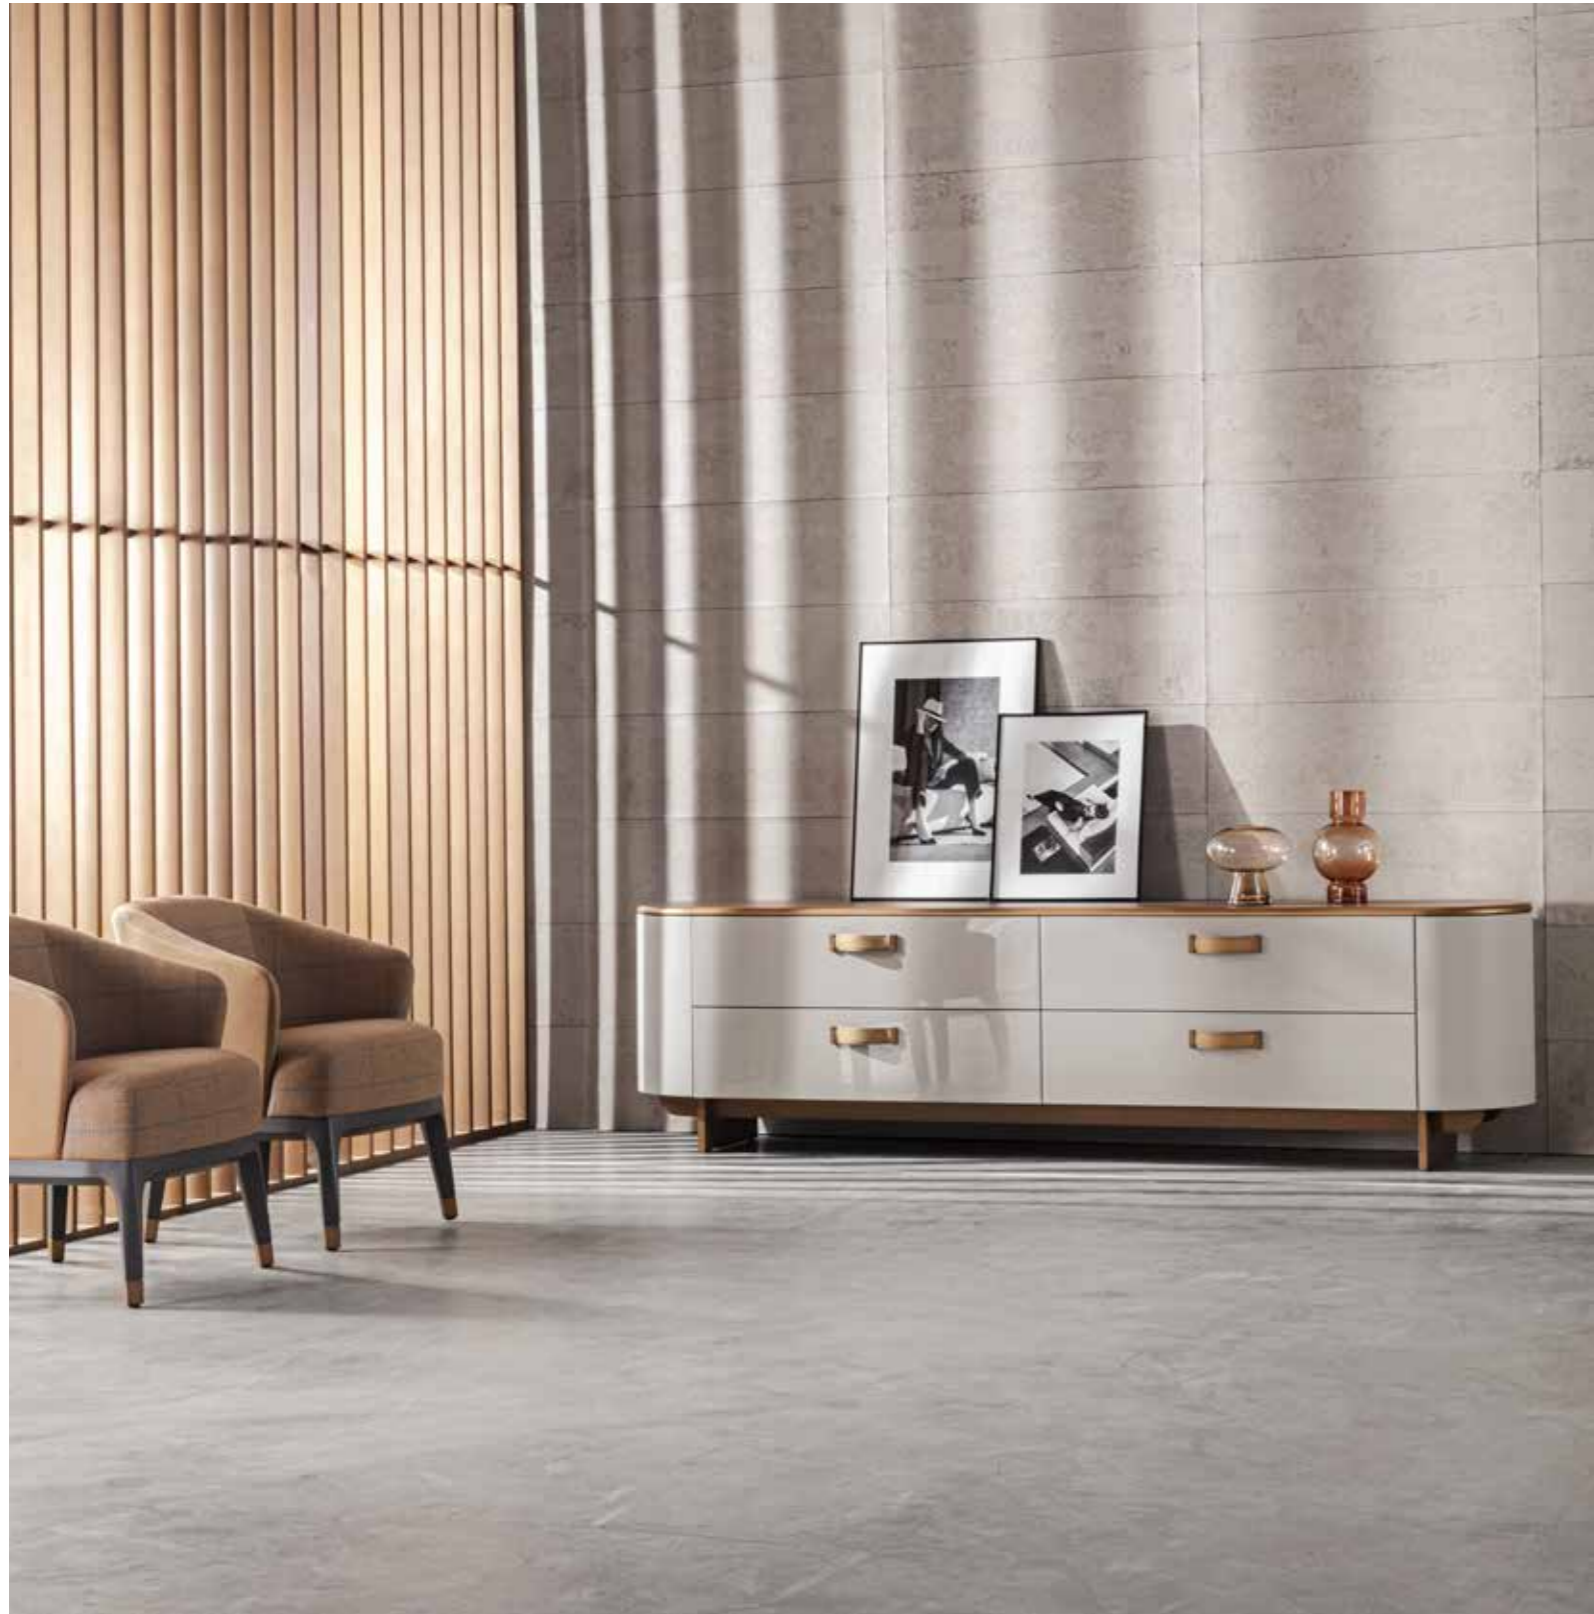

Alassio Sideboard —

Design: Cesare Arosio

Structure: matt lacquered col. light grey

Frontal drawers: glossy lacquered col. light grey

Top: bronze

Base: bronze

Handles: metal bronze with leather cat. Elegance
art. Fard col. 2342 and piping col. 142