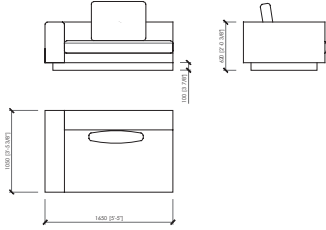

## MILANO

MCLab - 2021

Laterale dx/sx (1 seduta cm 80)  
Side L/R (1 seat cm 80 | in 31"1/2)  
**cm 105x105**  
in 41"1/3x41"1/3

Laterale dx/sx (1 seduta cm 100)  
Side L/R (1 seat cm 100 | in 39"3/8)  
**cm 125x105**  
in 49"1/5x41"1/3

Laterale dx/sx (1 seduta cm 120)  
Side L/R (1 seat cm 120 | in 47"1/4)  
**cm 145x105**  
in 57"x41"1/3

Laterale dx/sx (1 seduta cm 140)  
Side L/R (1 seat cm 140 | in 55"1/8)  
**cm 165x105**  
in 65"x41"1/3