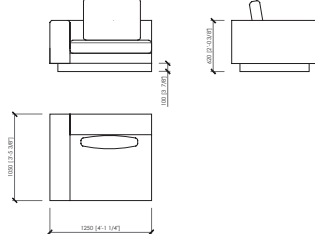

## MILANO

MCLab - 2021

Laterale dx/sx (1 seduta cm 80)  
Side L/R (1 seat cm 80 | in 31"1/2)  
**cm 105x105**  
in 41"1/3x41"1/3

Laterale dx/sx (1 seduta cm 100)  
Side L/R (1 seat cm 100 | in 39"3/8)  
**cm 125x105**  
in 49"1/5x41"1/3