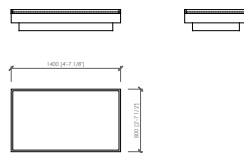

Centrale  
Central  
**cm 120x105**  
in 47"1/4x41"1/3

Centrale  
Central  
**cm 140x105**  
in 55"1/8x41"1/3

Chaise longue  
Chaise longue  
**cm 125x180**  
in 49"1/5x70"6/7

Chaise longue con bracciolo dx/sx  
Chaise longue with armrest L/R  
**cm 125x180**  
in 49"1/5x70"6/7

Angolo dx/sx  
Corner L/R  
**cm 105x105**  
in 41"1/3x41"1/3

**MILANO**  
MCLab - 2021

Pouf  
Pouf  
cm 140x80  
in 55"1/8x31"1/2

Tavolino integrato  
Integrated table  
cm 140x80  
in 55"1/8x31"1/2

**MILANO**