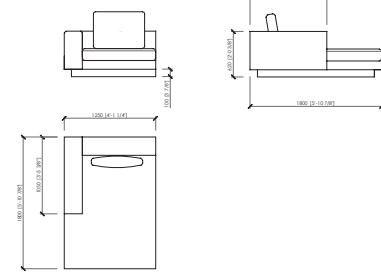

Laterale dx/sx (1 seduta cm 120)  
Side L/R (1 seat cm 120 | in 47"1/4)  
**cm 145x105**  
in 57"x41"1/3

Laterale dx/sx (1 seduta cm 140)  
Side L/R (1 seat cm 140 | in 55"1/8)  
**cm 165x105**  
in 65"x41"1/3

Laterale dx/sx (2 sedute cm 100)  
Side L/R (2 seats cm 100 | in 39"3/8)  
**cm 225x105**  
in 88"4/7x41"1/3

Centrale  
Central  
**cm 80x105**  
in 31"1/2x41"1/3

Centrale  
Central  
**cm 100x105**  
in 39"3/8x41"1/3

Centrale  
Central  
**cm 120x105**  
in 47"1/4x41"1/3

Centrale  
Central  
**cm 140x105**  
in 55"1/8x41"1/3

Chaise longue  
Chaise longue  
**cm 125x180**  
in 49"1/5x70"6/7

Chaise longue con bracciolo dx/sx  
Chaise longue with armrest L/R  
**cm 125x180**  
in 49"1/5x70"6/7

Angolo dx/sx  
Corner L/R  
**cm 105x105**  
in 41"1/3x41"1/3

**MILANO**  
MCLab - 2021

Pouf  
Pouf  
cm 140x80  
in 55"1/8x31"1/2

Tavolino integrato  
Integrated table  
cm 140x80  
in 55"1/8x31"1/2

**MILANO**