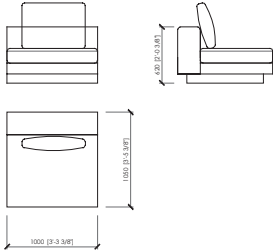

## MILANO

MCLab - 2021

Laterale dx/sx (1 seduta cm 80)  
Side L/R (1 seat cm 80 | in 31"1/2)  
**cm 105x105**  
in 41"1/3x41"1/3

Laterale dx/sx (1 seduta cm 100)  
Side L/R (1 seat cm 100 | in 39"3/8)  
**cm 125x105**  
in 49"1/5x41"1/3

Laterale dx/sx (1 seduta cm 120)  
Side L/R (1 seat cm 120 | in 47"1/4)  
**cm 145x105**  
in 57"x41"1/3

Laterale dx/sx (1 seduta cm 140)  
Side L/R (1 seat cm 140 | in 55"1/8)  
**cm 165x105**  
in 65"x41"1/3

Laterale dx/sx (2 sedute cm 100)  
Side L/R (2 seats cm 100 | in 39"3/8)  
**cm 225x105**  
in 88"4/7x41"1/3

Centrale  
Central  
**cm 80x105**  
in 31"1/2x41"1/3

Centrale  
Central  
**cm 100x105**  
in 39"3/8x41"1/3

Centrale  
Central  
**cm 120x105**  
in 47"1/4x41"1/3

Centrale  
Central  
**cm 140x105**  
in 55"1/8x41"1/3

Chaise longue  
Chaise longue  
**cm 125x180**  
in 49"1/5x70"6/7

Chaise longue con bracciolo dx/sx  
Chaise longue with armrest L/R  
**cm 125x180**  
in 49"1/5x70"6/7