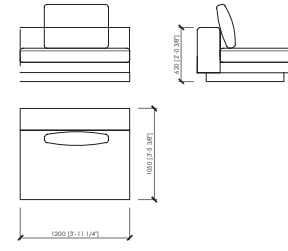

Laterale dx/sx (1 seduta cm 120)  
Side L/R (1 seat cm 120 | in 47"1/4)  
**cm 145x105**  
in 57"x41"1/3

Laterale dx/sx (1 seduta cm 140)  
Side L/R (1 seat cm 140 | in 55"1/8)  
**cm 165x105**  
in 65"x41"1/3

Laterale dx/sx (2 sedute cm 100)  
Side L/R (2 seats cm 100 | in 39"3/8)  
**cm 225x105**  
in 88"4/7x41"1/3

Centrale  
Central  
**cm 80x105**  
in 31"1/2x41"1/3

Centrale  
Central  
**cm 100x105**  
in 39"3/8x41"1/3

Centrale  
Central  
**cm 120x105**  
in 47"1/4x41"1/3

Centrale  
Central  
**cm 140x105**  
in 55"1/8x41"1/3

Chaise longue  
Chaise longue  
**cm 125x180**  
in 49"1/5x70"6/7

Chaise longue con bracciolo dx/sx  
Chaise longue with armrest L/R  
**cm 125x180**  
in 49"1/5x70"6/7