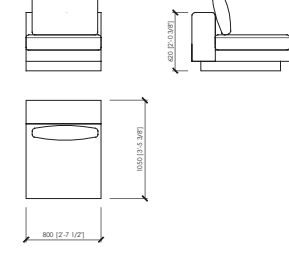

## MILANO

MCLab - 2021

Laterale dx/sx (1 seduta cm 80)  
Side L/R (1 seat cm 80 | in 31"1/2)  
**cm 105x105**  
in 41"1/3x41"1/3

Laterale dx/sx (1 seduta cm 100)  
Side L/R (1 seat cm 100 | in 39"3/8)  
**cm 125x105**  
in 49"1/5x41"1/3

Laterale dx/sx (1 seduta cm 120)  
Side L/R (1 seat cm 120 | in 47"1/4)  
**cm 145x105**  
in 57"x41"1/3

Laterale dx/sx (1 seduta cm 140)  
Side L/R (1 seat cm 140 | in 55"1/8)  
**cm 165x105**  
in 65"x41"1/3

Laterale dx/sx (2 sedute cm 100)  
Side L/R (2 seats cm 100 | in 39"3/8)  
**cm 225x105**  
in 88"4/7x41"1/3

Centrale  
Central  
**cm 80x105**  
in 31"1/2x41"1/3

Centrale  
Central  
**cm 100x105**  
in 39"3/8x41"1/3

Centrale  
Central  
**cm 120x105**  
in 47"1/4x41"1/3

Centrale  
Central  
**cm 140x105**  
in 55"1/8x41"1/3

Chaise longue  
Chaise longue  
**cm 125x180**  
in 49"1/5x70"6/7

Chaise longue con bracciolo dx/sx  
Chaise longue with armrest L/R  
**cm 125x180**  
in 49"1/5x70"6/7