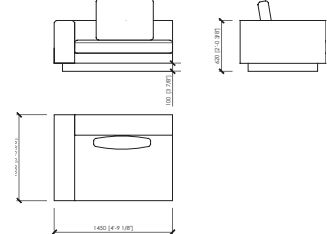

## MILANO

MCLab - 2021

Laterale dx/sx (1 seduta cm 80)  
Side L/R (1 seat cm 80 | in 31"1/2)  
**cm 105x105**  
in 41"1/3x41"1/3

Laterale dx/sx (1 seduta cm 100)  
Side L/R (1 seat cm 100 | in 39"3/8)  
**cm 125x105**  
in 49"1/5x41"1/3

Laterale dx/sx (1 seduta cm 120)  
Side L/R (1 seat cm 120 | in 47"1/4)  
**cm 145x105**  
in 57"x41"1/3

Laterale dx/sx (1 seduta cm 140)  
Side L/R (1 seat cm 140 | in 55"1/8)  
**cm 165x105**  
in 65"x41"1/3