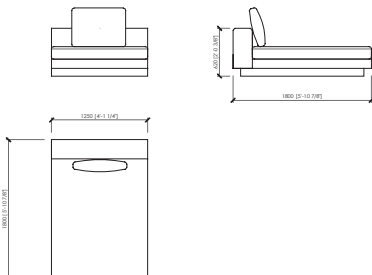

Laterale dx/sx (1 seduta cm 120)  
Side L/R (1 seat cm 120 | in 47"1/4)  
**cm 145x105**  
in 57"x41"1/3

Laterale dx/sx (1 seduta cm 140)  
Side L/R (1 seat cm 140 | in 55"1/8)  
**cm 165x105**  
in 65"x41"1/3

Laterale dx/sx (2 sedute cm 100)  
Side L/R (2 seats cm 100 | in 39"3/8)  
**cm 225x105**  
in 88"4/7x41"1/3

Centrale  
Central  
**cm 80x105**  
in 31"1/2x41"1/3

Centrale  
Central  
**cm 100x105**  
in 39"3/8x41"1/3

Centrale  
Central  
**cm 120x105**  
in 47"1/4x41"1/3

Centrale  
Central  
**cm 140x105**  
in 55"1/8x41"1/3

Chaise longue  
Chaise longue  
**cm 125x180**  
in 49"1/5x70"6/7

Chaise longue con bracciolo dx/sx  
Chaise longue with armrest L/R  
**cm 125x180**  
in 49"1/5x70"6/7