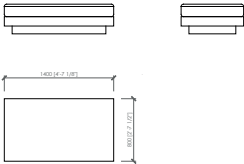

Laterale dx/sx (2 sedute cm 100)  
Side L/R (2 seats cm 100 | in 39"3/8)  
**cm 225x105**  
in 88"4/7x41"1/3

Centrale  
Central  
**cm 80x105**  
in 31"1/2x41"1/3

Centrale  
Central  
**cm 100x105**  
in 39"3/8x41"1/3

Centrale  
Central  
**cm 120x105**  
in 47"1/4x41"1/3

Centrale  
Central  
**cm 140x105**  
in 55"1/8x41"1/3

Chaise longue  
Chaise longue  
**cm 125x180**  
in 49"1/5x70"6/7

Chaise longue con bracciolo dx/sx  
Chaise longue with armrest L/R  
**cm 125x180**  
in 49"1/5x70"6/7

Angolo dx/sx  
Corner L/R  
**cm 105x105**  
in 41"1/3x41"1/3

**MILANO**  
MCLab - 2021

Pouf  
Pouf  
cm 140x80  
in 55"1/8x31"1/2

Tavolino integrato  
Integrated table  
cm 140x80  
in 55"1/8x31"1/2

**MILANO**