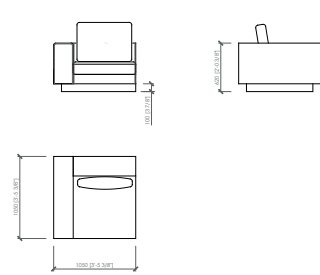

Laterale dx/sx (2 sedute cm 100)  
Side L/R (2 seats cm 100 | in 39"3/8)  
**cm 225x105**  
in 88"4/7x41"1/3

Centrale  
Central  
**cm 80x105**  
in 31"1/2x41"1/3

Centrale  
Central  
**cm 100x105**  
in 39"3/8x41"1/3

Centrale  
Central  
**cm 120x105**  
in 47"1/4x41"1/3

Centrale  
Central  
**cm 140x105**  
in 55"1/8x41"1/3

Chaise longue  
Chaise longue  
**cm 125x180**  
in 49"1/5x70"6/7

Chaise longue con bracciolo dx/sx  
Chaise longue with armrest L/R  
**cm 125x180**  
in 49"1/5x70"6/7

Angolo dx/sx  
Corner L/R  
**cm 105x105**  
in 41"1/3x41"1/3

**MILANO**  
MCLab - 2021

Pouf  
Pouf  
cm 140x80  
in 55"1/8x31"1/2

Tavolino integrato  
Integrated table  
cm 140x80  
in 55"1/8x31"1/2

**MILANO**