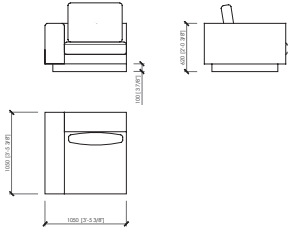

## MILANO

MCLab - 2021

Laterale dx/sx (1 seduta cm 80)  
Side L/R (1 seat cm 80 | in 31"1/2)  
**cm 105x105**  
in 41"1/3x41"1/3

Laterale dx/sx (1 seduta cm 100)  
Side L/R (1 seat cm 100 | in 39"3/8)  
**cm 125x105**  
in 49"1/5x41"1/3