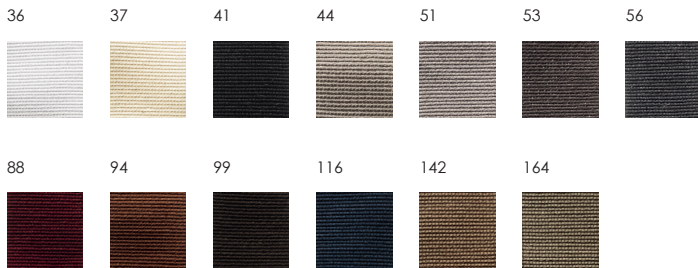

MILANO

MCLab - 2021

COVER - FABRIC o LEATHER | RIVESTIMENTO - TESSUTO o PELLE

refer to .pdf file MC_FABRICS and MC_LEATHER | fare riferimento al file .pdf MC_FABRICS and MC_LEATHER

- cat. LIFE
- cat. GLAMOUR
- cat. FASHION
- cat. STYLE
- cat. COMFORT
- cat. ELEGANCE
- cat. ELITE
- cat. LUXURY

PIPING | PROFILO