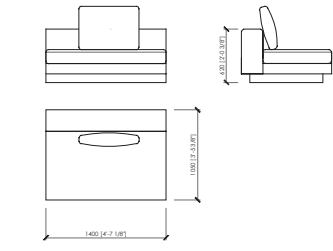

## MILANO

MCLab - 2021

Laterale dx/sx (1 seduta cm 80)  
Side L/R (1 seat cm 80 | in 31"1/2)  
**cm 105x105**  
in 41"1/3x41"1/3

Laterale dx/sx (1 seduta cm 100)  
Side L/R (1 seat cm 100 | in 39"3/8)  
**cm 125x105**  
in 49"1/5x41"1/3

Laterale dx/sx (1 seduta cm 120)  
Side L/R (1 seat cm 120 | in 47"1/4)  
**cm 145x105**  
in 57"x41"1/3

Laterale dx/sx (1 seduta cm 140)  
Side L/R (1 seat cm 140 | in 55"1/8)  
**cm 165x105**  
in 65"x41"1/3

Laterale dx/sx (2 sedute cm 100)  
Side L/R (2 seats cm 100 | in 39"3/8)  
**cm 225x105**  
in 88"4/7x41"1/3

Centrale  
Central  
**cm 80x105**  
in 31"1/2x41"1/3

Centrale  
Central  
**cm 100x105**  
in 39"3/8x41"1/3

Centrale  
Central  
**cm 120x105**  
in 47"1/4x41"1/3

Centrale  
Central  
**cm 140x105**  
in 55"1/8x41"1/3

Chaise longue  
Chaise longue  
**cm 125x180**  
in 49"1/5x70"6/7

Chaise longue con bracciolo dx/sx  
Chaise longue with armrest L/R  
**cm 125x180**  
in 49"1/5x70"6/7