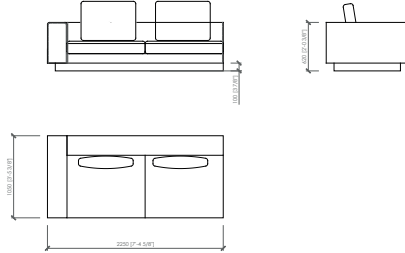

Laterale dx/sx (2 sedute cm 100)
Side L/R (2 seats cm 100 | in 39"3/8)
cm 225x105
in 88"4/7x41"1/3