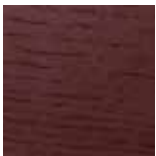

WILD ASH

matt

OPTICAL WHITE ash

WHITE ash

PEARL ash

CARAMEL ash

GREIGE ash

TOBACCO ash

LIGHT GREY ash

MUD ash

ANTHRACITE ash

BLACK ash

DARK BROWN ash

RED ash

YELLOW ash

GREEN ash

TEAL ash

DARK BLUE ash

Printed colors are to be considered as indicative | I colori stampati sono da considerarsi indicativi

DOGE console
MC Lab - 2018

TOP FINISHES - MARBLE | FINITURA TOP - MARMO

<p>CALACATTA</p>  <p>cat. 1 matt glossy</p>	<p>SAHARA NOIR</p>  <p>cat. 1 matt glossy</p>	<p>SILVER ROOTS</p>  <p>cat. 1 matt glossy</p>	<p>DOVER WHITE</p>  <p>cat. 1 matt glossy</p>
<p>EMPERADOR DARK</p>  <p>cat. 2 matt glossy</p>	<p>CARRARA</p>  <p>cat. 2 matt glossy</p>	<p>STARDUST</p>  <p>cat. 2 matt glossy</p>	<p>NERO MARQUINA</p>  <p>cat. 2 matt glossy</p>

TOP FINISHES - BACK PAINTED GLASS | FINITURA TOP - VETRO RETROVERNICIATO

<p>WHITE</p> 	<p>BLACK</p> 	<p>PEARL</p> 	<p>GREIGE</p> 	<p>CARAMEL</p> 	<p>LIGHT GEY</p> 
<p>MUD</p> 	<p>ANTHRACITE</p> 	<p>DARK BROWN</p> 	<p>TOBACCO</p> 	<p>RED</p> 	<p>YELLOW</p> 
<p>GREEN</p> 	<p>TEAL</p> 	<p>DARK BLUE</p> 			