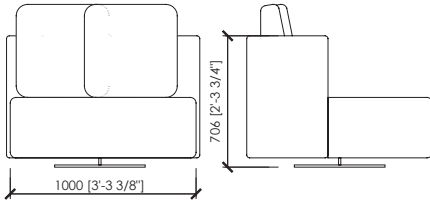

Sewing

Stitchings

Dimensions

cm Ø100x70h | in Ø39"3/8

cm Ø130x70h | in Ø51"1/6

Dimensions in mm. MC Meroni & Colzani reserved the right to make change is reserved. This informations are based on the last price list.

Cuciture

Impunture a punto cavallo

Dimensioni

cm Ø100x70h

cm Ø130x70h

CORSOCOMO armchair
MC Lab - 2016

POLTRONA GIREVOLE SCHIENALE CUIOIO DIAM.100
SWIVELLING ARMCHAIR SADDLE BACK DIA. 100

POLTRONA GIREVOLE SCHIENALE CUIOIO DIAM.130
SWIVELLING ARMCHAIR SADDLE BACK DIA. 130