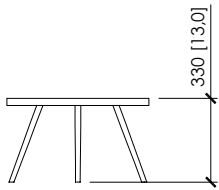

TECHNICAL INFORMATION

Typology

Round side table with removable tray

Structure and top

Alluminium with polyester based thermosetting coating for outdoor

Dimensions

cm Ø 56 x 33h | in Ø 22"x1'11"

DESCRIZIONE TECNICA

Tipologia

Tavolino rotondo con vassoio removibile

Gambe e top

Alluminio verniciato con polveri termoindurenti a base poliestere per esterno

Dimensioni

cm Ø 56 x 33h

CIRCEO

MC Lab - 2020

STRUCTURE AND TOP FINISHES - METAL | *FINITURA STRUTTURA E TOP - METALLO*

WHITE

DARK BROWN

Printed colors are to be considered as indicative | *I colori stampati sono da considerarsi indicativi*