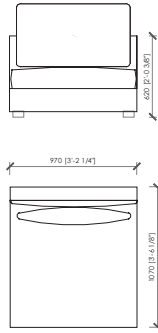

**ACCADEMIA LOW**  
MC Lab - 2016

LATERALE DX/SX / SIDE L/R \_ 97x107

LATERALE DX/SX / SIDE L/R \_ 107x107L

ATERALE DX/SX / SIDE L/R \_ 117x107

LATERALE DX/SX / SIDE L/R \_ 127x107

LATERALE DX/SX / SIDE L/R \_ 184x107L

ATERALE DX/SX / SIDE L/R \_ 204x107

LATERALE DX/SX / SIDE L/R \_ 224x107

LATERALE DX/SX / SIDE L/R \_ 244x107L

ATERALE DX/SX / SIDE L/R \_ 271x107

POUF CON CUSCINO \_ 87x87

POUF CON CUSCINO \_ 107x107

**ACCADEMIA LOW**  
MC Lab - 2016

CENTRALE\_107x107

Schienale cuoio A.  
saddle back A.  
cm 95x95x49h  
in 37"2/5x37"2/5x19"2/7h

CENTRALE\_117x107

Schienale cuoio B.  
Saddle back B.  
cm 95x95x49h  
in 37"2/5x37"2/5x19"2/7h

CENTRALE\_97x107C

Schienale cuoio C.  
saddle back c.  
cm 95x95x49h  
in 37"2/5x37"2/5x19"2/7h

ENTRALE\_87x107

**COVER - FABRIC and LEATHER | RIVESTIMENTO - TESSUTO o PELLE**

refer to .pdf file MC\_FABRICS and MC\_LEATHER | fare riferimento al file .pdf MC\_FABRICS and MC\_LEATHER