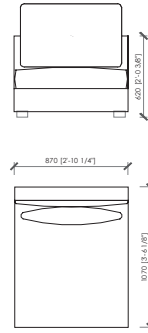

**ACCADEMIA LOW**  
MC Lab - 2016

LATERALE DX/SX / SIDE L/R \_ 97x107

LATERALE DX/SX / SIDE L/R \_ 107x107L

ATERALE DX/SX / SIDE L/R \_ 117x107

LATERALE DX/SX / SIDE L/R \_ 127x107

LATERALE DX/SX / SIDE L/R \_ 184x107L

ATERALE DX/SX / SIDE L/R \_ 204x107

LATERALE DX/SX / SIDE L/R \_ 224x107

LATERALE DX/SX / SIDE L/R \_ 244x107L

ATERALE DX/SX / SIDE L/R \_ 271x107

POUF CON CUSCINO \_ 87x87

POUF CON CUSCINO \_ 107x107

**ACCADEMIA LOW**  
MC Lab - 2016

CENTRALE\_107x107

Schienale cuoio A.  
saddle back A.  
cm 95x95x49h  
in 37"2/5x37"2/5x19"2/7h

CENTRALE\_117x107

Schienale cuoio B.  
Saddle back B.  
cm 95x95x49h  
in 37"2/5x37"2/5x19"2/7h

CENTRALE\_97x107C

Schienale cuoio C.  
saddle back c.  
cm 95x95x49h  
in 37"2/5x37"2/5x19"2/7h

ENTRALE\_87x107

**COVER - FABRIC and LEATHER | RIVESTIMENTO - TESSUTO o PELLE**

refer to .pdf file MC\_FABRICS and MC\_LEATHER | fare riferimento al file .pdf MC\_FABRICS and MC\_LEATHER